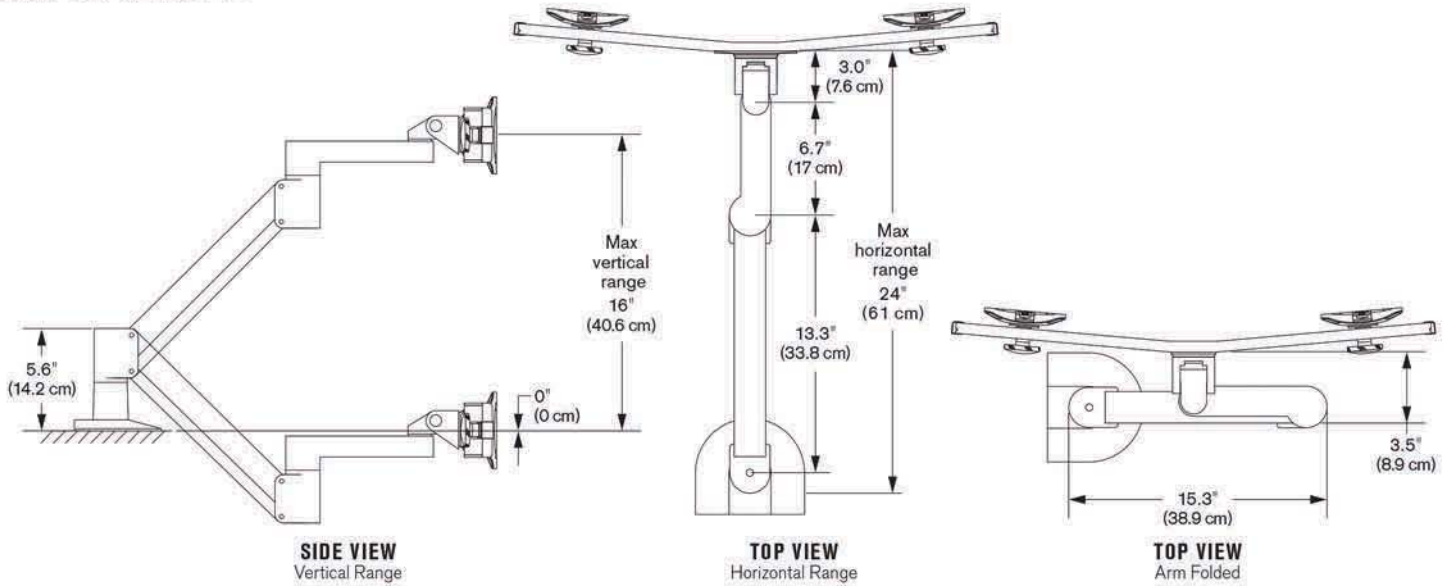

Our adjustable wing bracket allows you to adjust monitors, and also allows rotation. The 7000-Switch incorporates cable management, keeping your work space clean and organized.

FEATURES

- ▲ Gas arm "floats" monitors above desktop for instant height adjustment.
- ▲ Monitors can be positioned horizontally (side-by-side) or vertically (stacked one over another).
- ▲ Includes FLEXmount™ – six different mounting options in one kit.
- ▲ Quick-install/quick-release mechanism instantly and securely snaps monitors into position.
- ▲ Compatible with all VESA® monitors – includes 75mm and 100mm VESA® adapters.
- ▲ Includes cable management system.
- ▲ Accommodates monitors up to 24" widescreen (monitor widths may vary).

Horizontal/vertical positioning

Monitors pivot independently for landscape or portrait viewing

Touchboards

205 Westwood Ave, Long Branch, NJ 07740
Phone: 866-94 BOARDS (26273) / (732)-222-1511
Fax: (732)-222-7088 | E-mail: sales@touchboards.com

ARM CAPABILITIES

- Vertical range** +/- 8" (20.3 cm) from horizontal
- Horizontal range** 24" (61 cm)
- Rotation** 360 degrees at three joints
- Monitor tilt** 200 degrees
- Monitor pivot** Landscape to portrait
- Monitor compatibility** VESA® 75mm and 100mm
- Cable management** Cables are concealed in arm
- Monitor weight, model number** 3.5 - 13 lbs (1.6 - 5.9 kg) per monitor

WING BRACKET CAPABILITIES

Max monitor width* 23" (58.4 cm)** per monitor

* Monitor width is measured from end to end of the monitor as shown here: 
 ** This measurement is based on a monitor depth of 2.5" (6.3 cm).
 The depth of the monitor will have a slight effect on the overall max dimension.