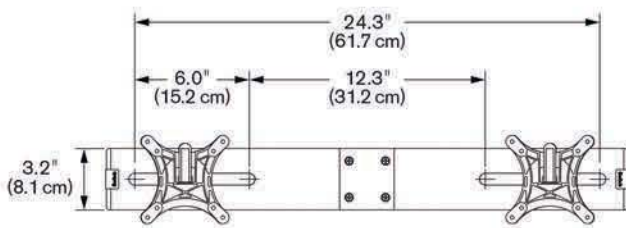

Our adjustable wing bracket allows you to adjust monitors, and also allows rotation. The 7000-Switch incorporates cable management, keeping your work space clean and organized.

FEATURES

- ▲ Gas arm "floats" monitors above desktop for instant height adjustment.
- ▲ Monitors can be positioned horizontally (side-by-side) or vertically (stacked one over another).
- ▲ Includes FLEXmount™ – six different mounting options in one kit.
- ▲ Quick-install/quick-release mechanism instantly and securely snaps monitors into position.
- ▲ Compatible with all VESA® monitors – includes 75mm and 100mm VESA® adapters.
- ▲ Includes cable management system.
- ▲ Accommodates monitors up to 24" widescreen (monitor widths may vary).

Horizontal/vertical positioning

Monitors pivot independently for landscape or portrait viewing

Touchboards

205 Westwood Ave, Long Branch, NJ 07740
Phone: 866-94 BOARDS (26273) / (732)-222-1511
Fax: (732)-222-7088 | E-mail: sales@touchboards.com

ARM CAPABILITIES

- Vertical range** +/- 8" (20.3 cm) from horizontal
- Horizontal range** 24" (61 cm)
- Rotation** 360 degrees at three joints
- Monitor tilt** 200 degrees
- Monitor pivot** Landscape to portrait
- Monitor compatibility** VESA® 75mm and 100mm
- Cable management** Cables are concealed in arm
- Monitor weight, model number** 3.5 - 13 lbs (1.6 - 5.9 kg) per monitor

WING BRACKET CAPABILITIES

Max monitor width* 23" (58.4 cm)** per monitor

* Monitor width is measured from end to end of the monitor as shown here: 
 ** This measurement is based on a monitor depth of 2.5" (6.3 cm).
 The depth of the monitor will have a slight effect on the overall max dimension.