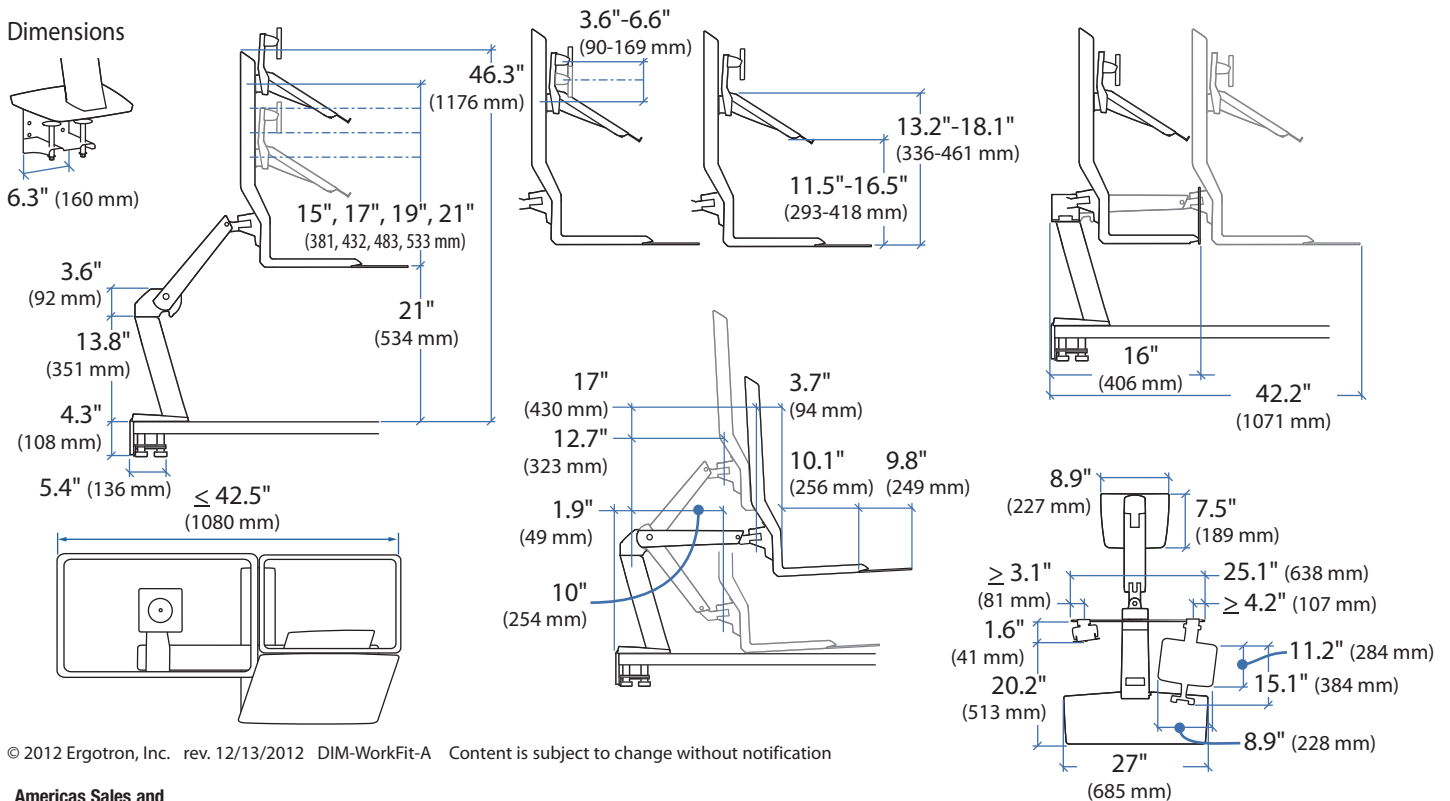

#### Dimensions

**\*Attention:** Listed allowable widths assume monitor thickness is 2" (51 mm). If monitor thickness is less, allowable width may be more. Contact Ergotron for details.

### Dimensions

© 2012 Ergotron, Inc. rev. 12/13/2012 DIM-WorkFit-A Content is subject to change without notification