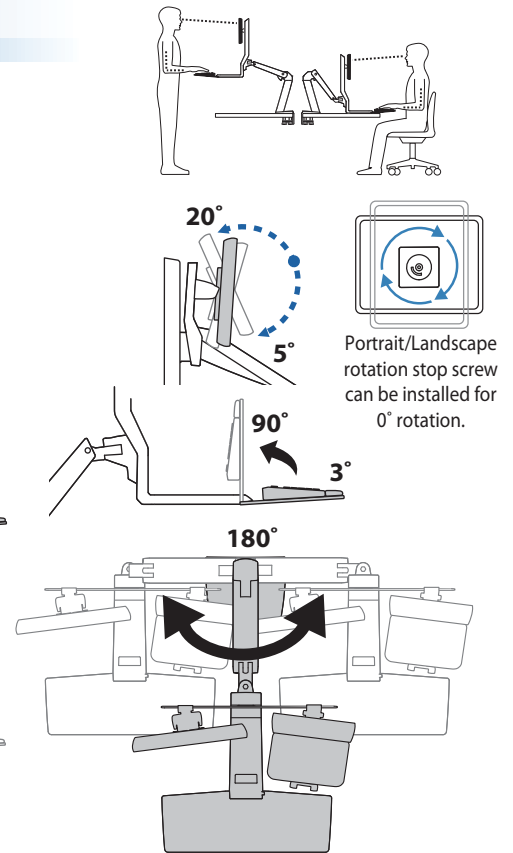

WorkFit-A, LCD & Laptop

Weight Capacity: