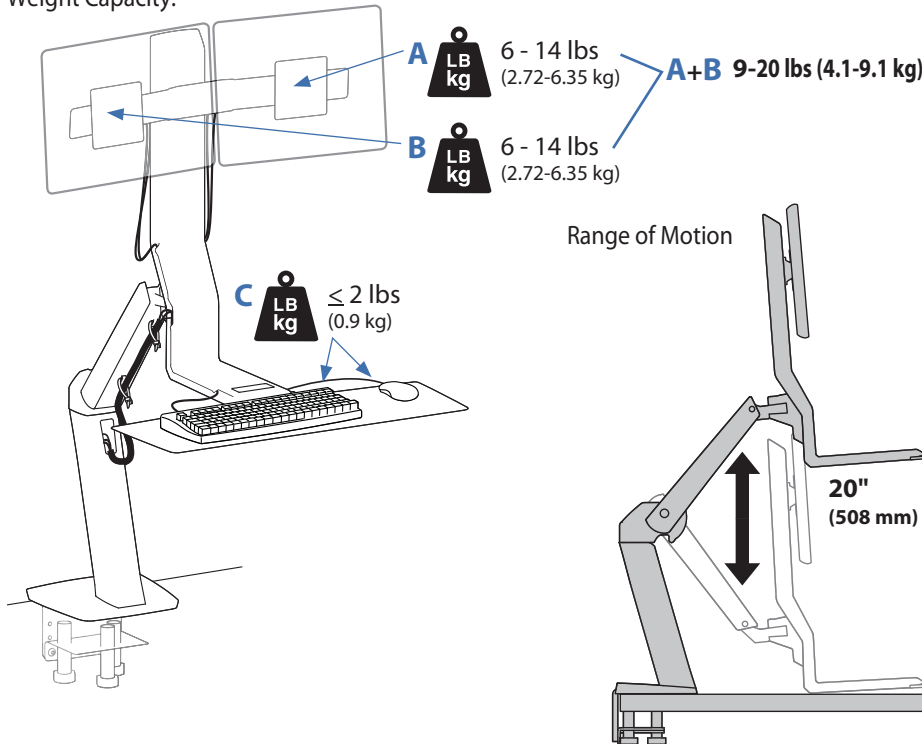

WorkFit-A, Dual

Weight Capacity: