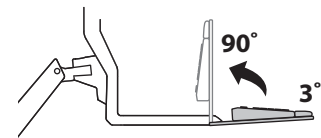

#### Weight Capacity:

Portrait/Landscape rotation stop screw can be installed for 0° rotation.