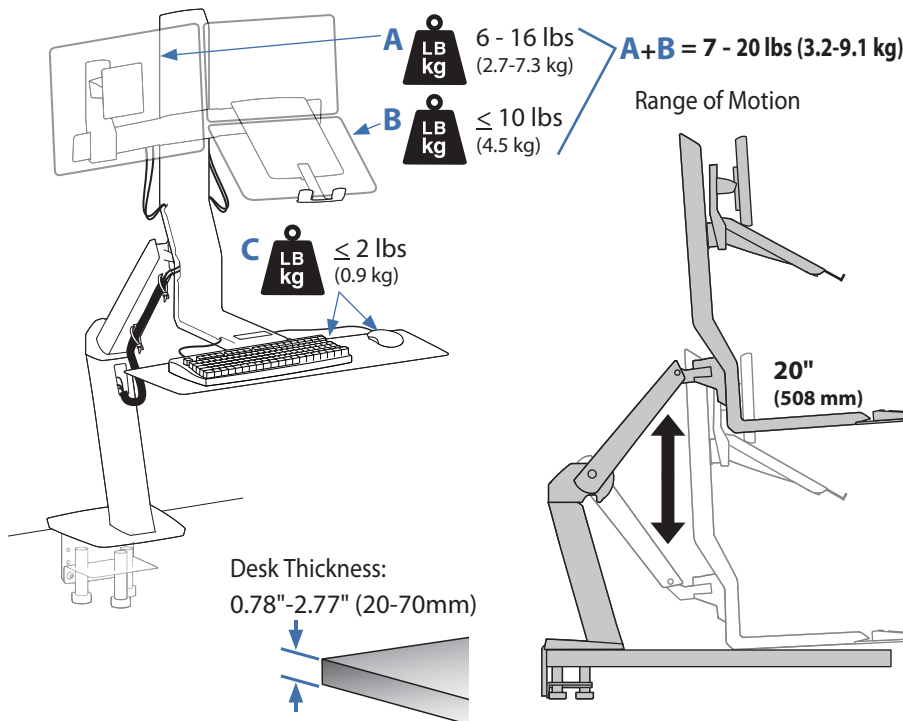

WorkFit-A, LCD & Laptop

Weight Capacity: