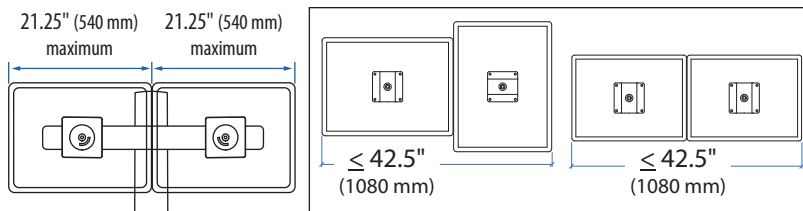

#### Weight Capacity:

Portrait/Landscape rotation stop screw can be installed for 0° rotation.

#### Dimensions

**\*Attention:** Listed allowable widths assume monitor thickness is 2" (51 mm). If monitor thickness is less, allowable width may be more. Contact Ergotron for details.