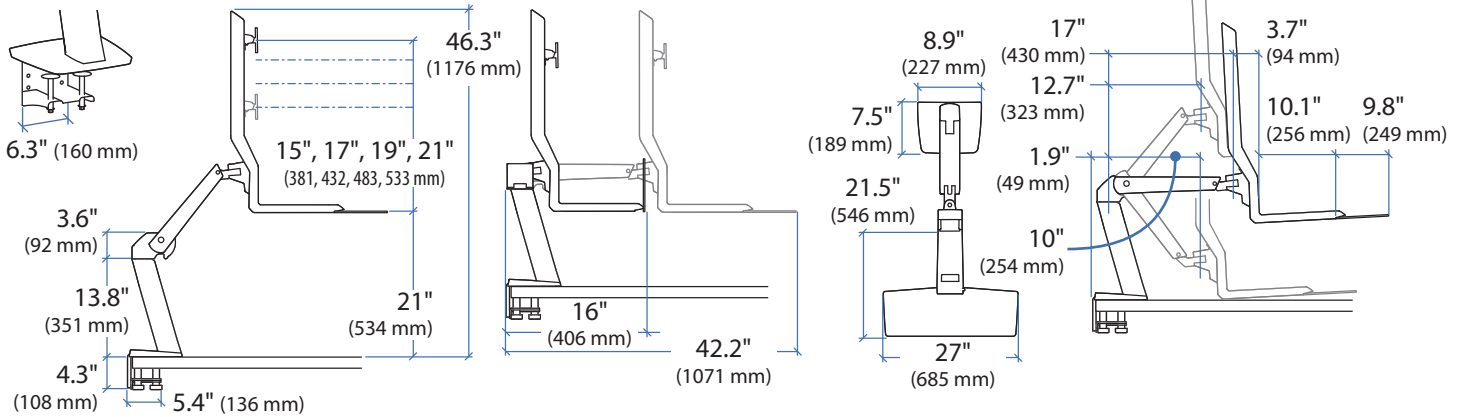

#### Weight Capacity

#### Dimensions

Desk Thickness:  
0.78"-2.77" (20-70mm)

© 2012 Ergotron, Inc. rev. 12/13/2012 DIM-WorkFit-A Content is subject to change without notification