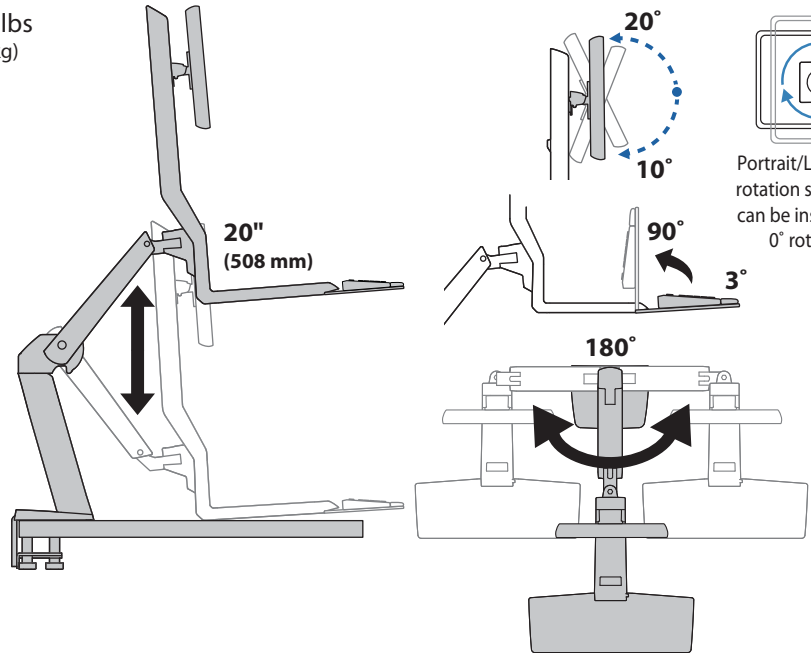

Range of Motion