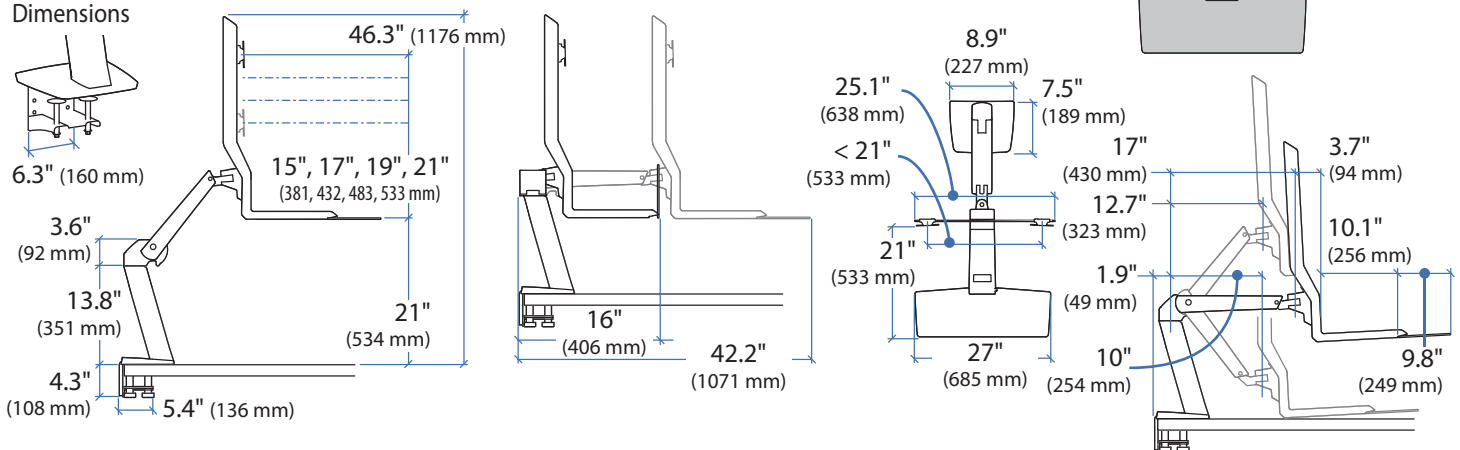

#### Weight Capacity:

Portrait/Landscape rotation stop screw can be installed for 0° rotation.

#### Dimensions

**\*Attention:** Listed allowable widths assume monitor thickness is 2" (51 mm). If monitor thickness is less, allowable width may be more. Contact Ergotron for details.