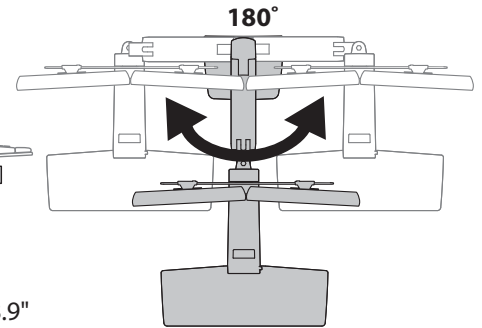

#### Weight Capacity:

Portrait/Landscape rotation stop screw can be installed for 0° rotation.