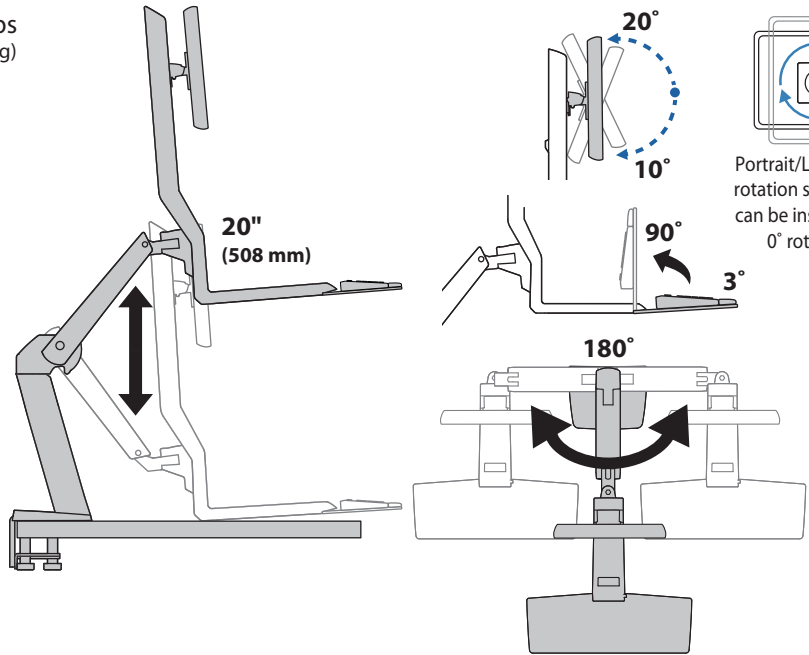

### WorkFit-A, Single LCD Mount, LD

#### Weight Capacity

#### Dimensions

Desk Thickness:  
0.78"-2.77" (20-70mm)

© 2012 Ergotron, Inc. rev. 12/13/2012 DIM-WorkFit-A Content is subject to change without notification