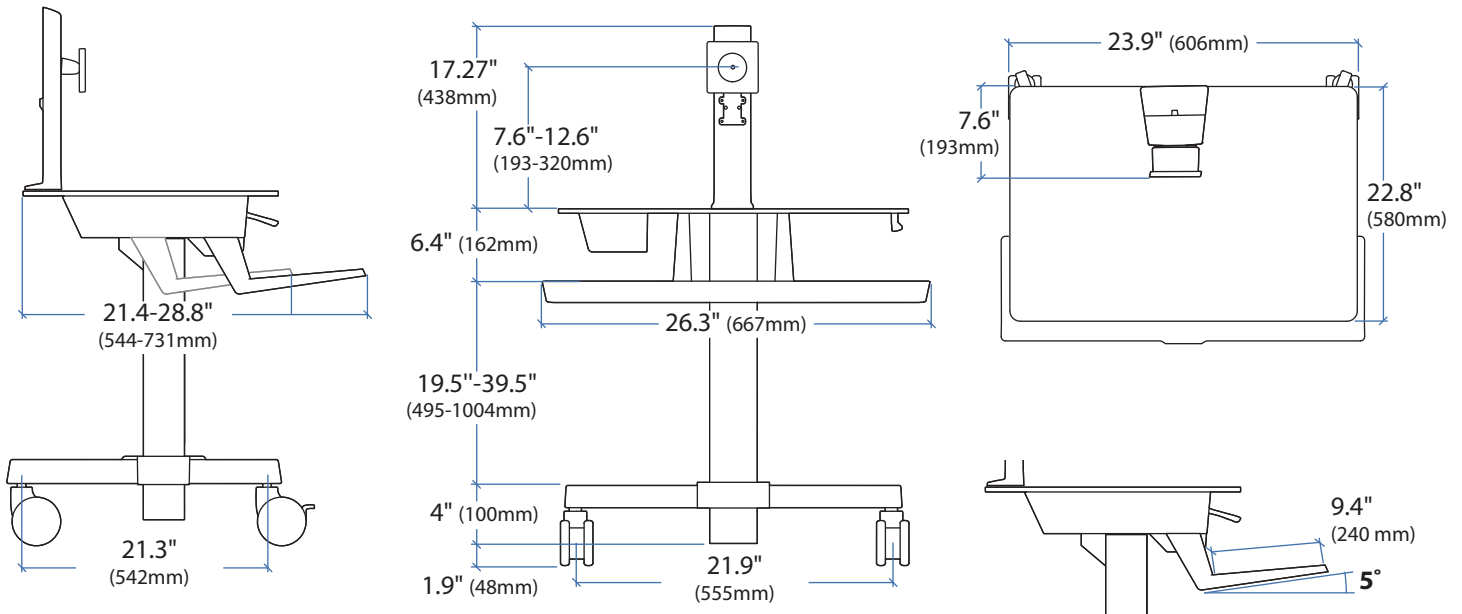

### WorkFit-C, Single LCD Mount, HD

© 2013 Ergotron, Inc. rev. 03/27/2013 DIM-Workfit-CII Content is subject to change without notification