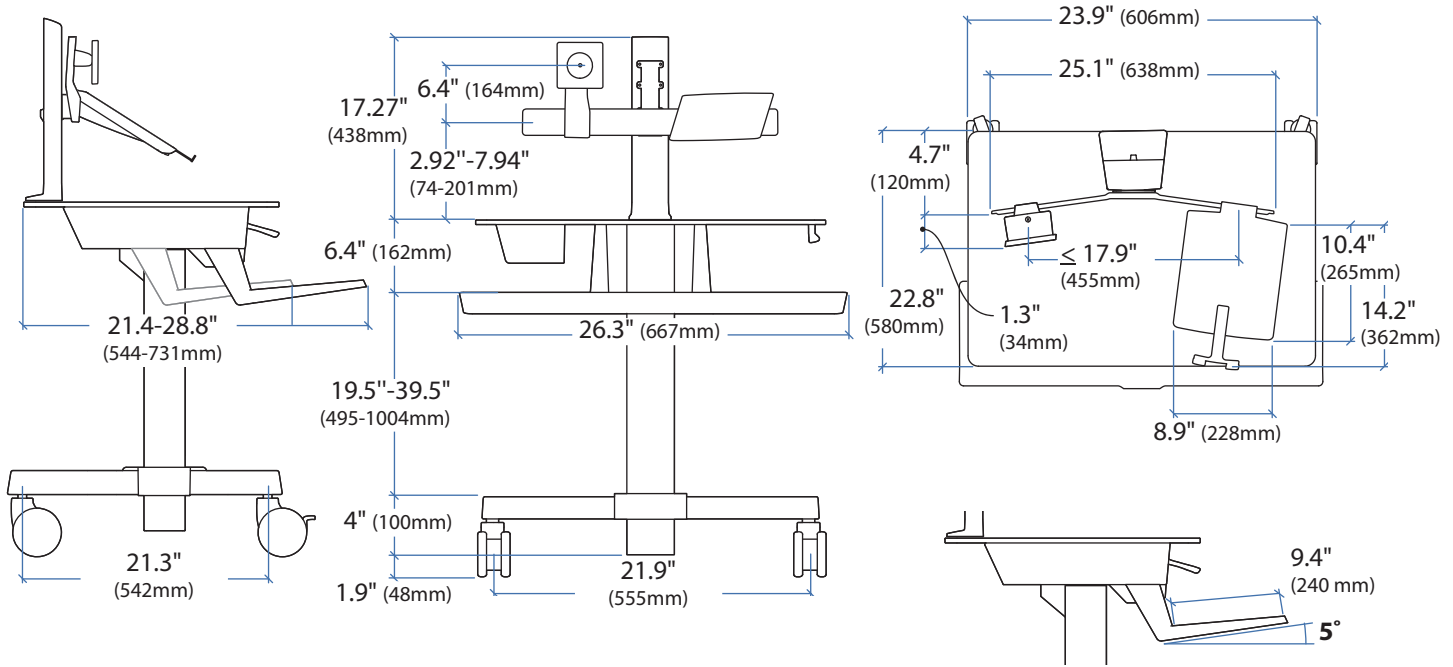

### WorkFit-C LCD & Laptop

© 2013 Ergotron, Inc. rev. 03/27/2013 DIM-Workfit-CII Content is subject to change without notification