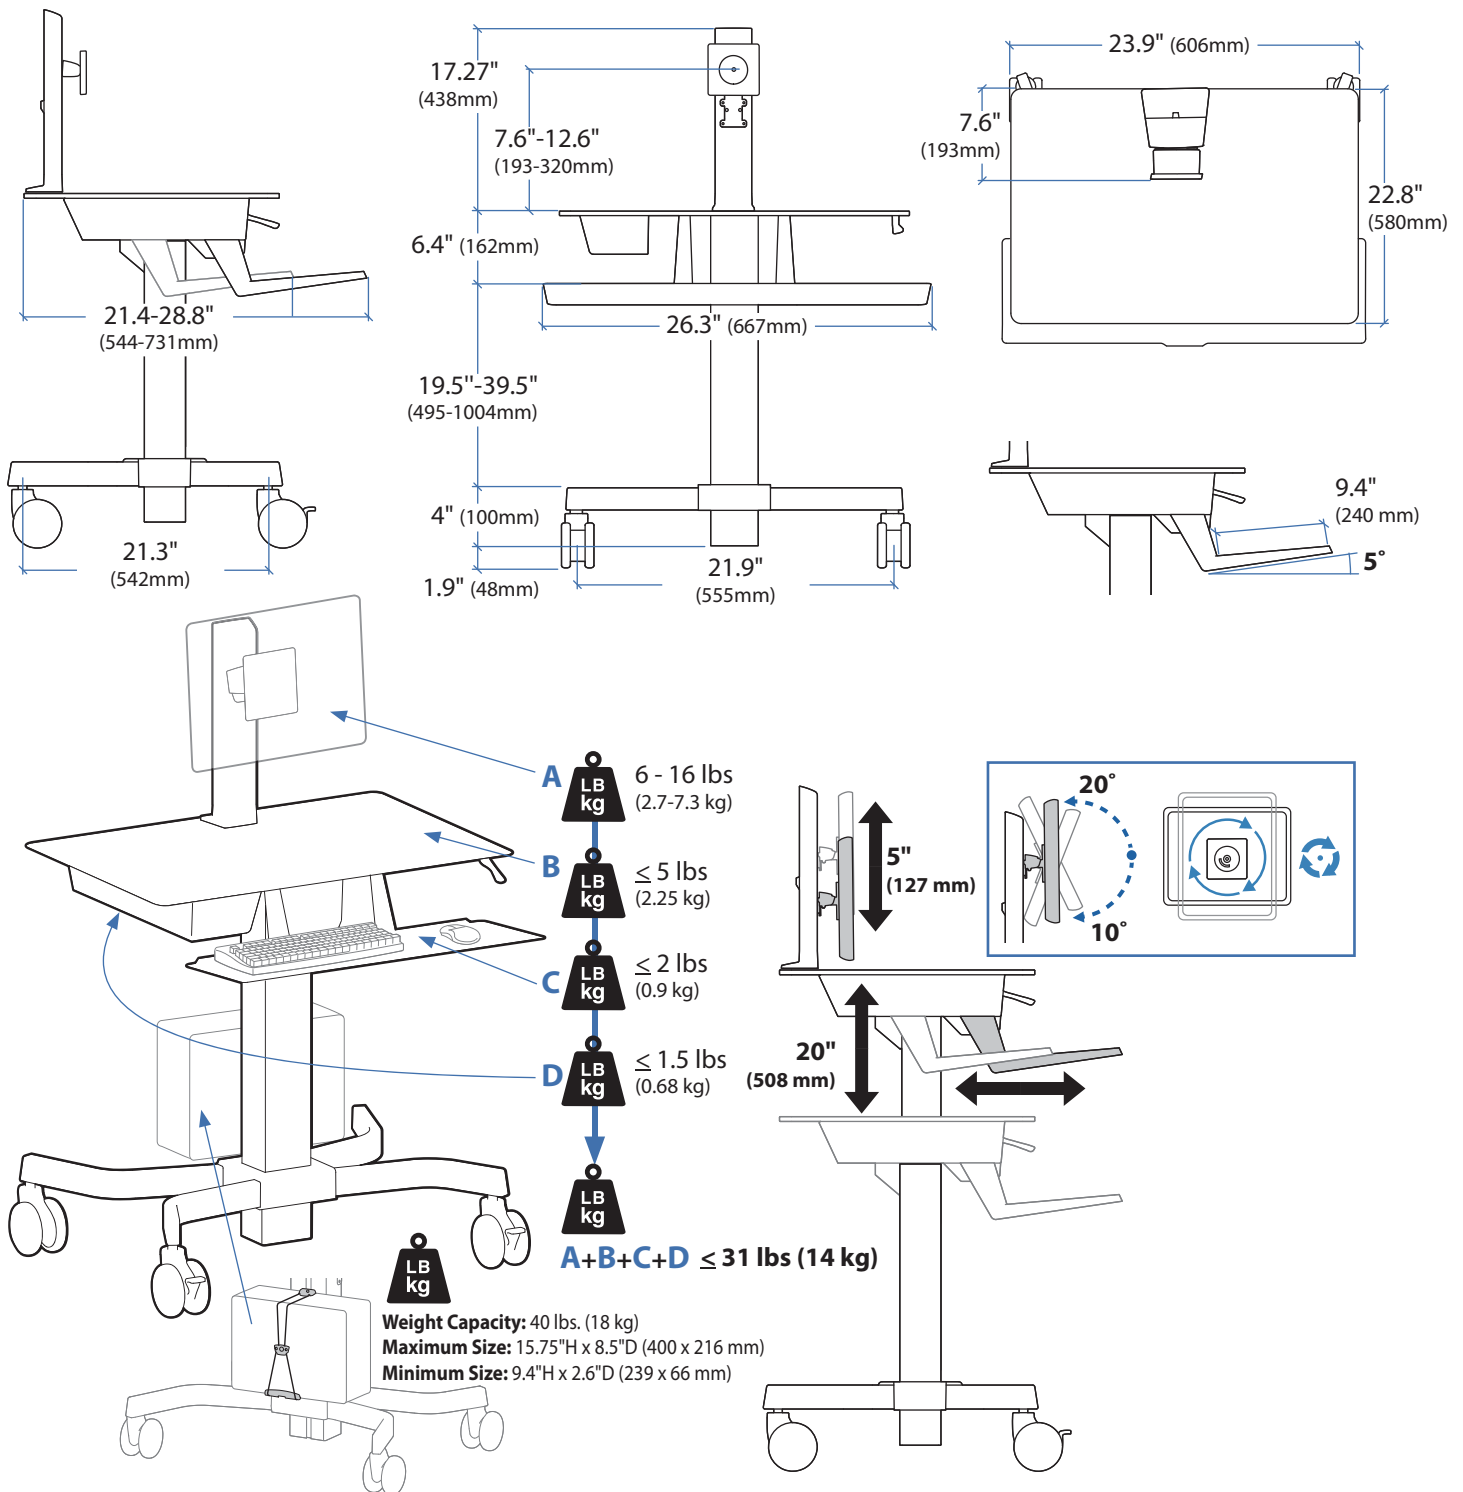

### WorkFit-C, Single LCD Mount, LD

© 2013 Ergotron, Inc. rev. 03/27/2013 DIM-Workfit-CII Content is subject to change without notification