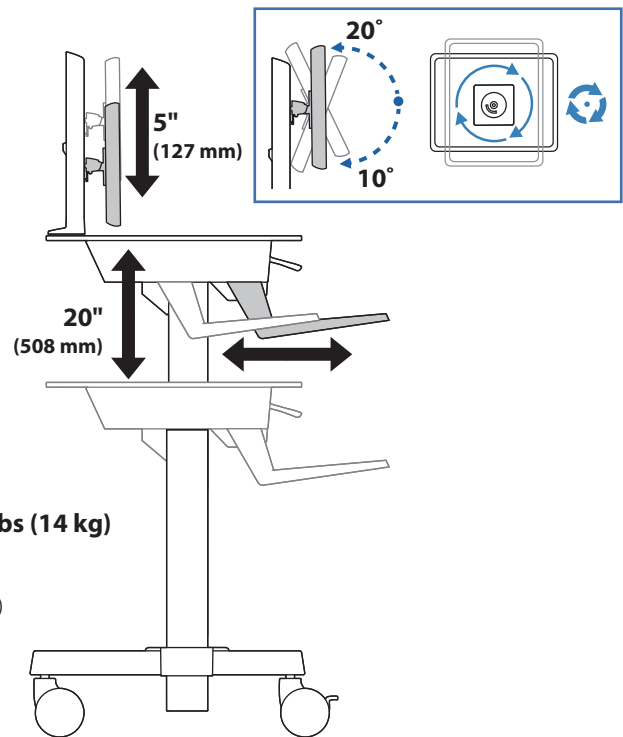

### WorkFit-C, Single LCD Mount, HD

© 2013 Ergotron, Inc. rev. 03/27/2013 DIM-Workfit-CII Content is subject to change without notification