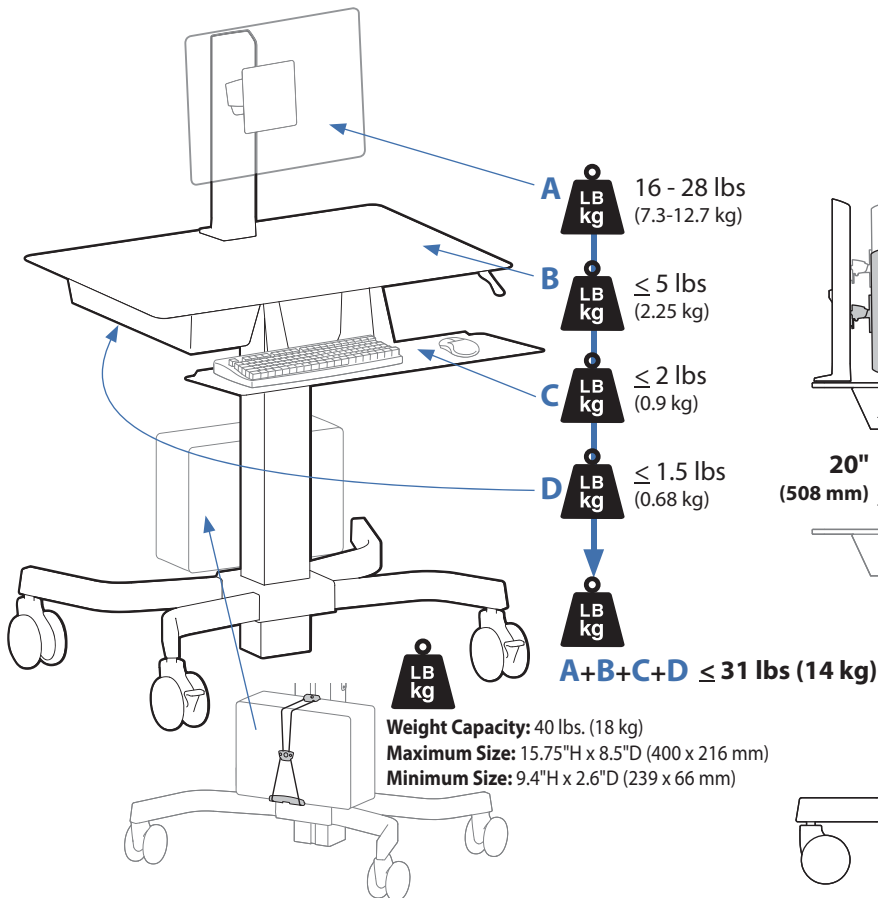

### WorkFit-C, Single LCD Mount, HD

© 2013 Ergotron, Inc. rev. 03/27/2013 DIM-Workfit-CII Content is subject to change without notification