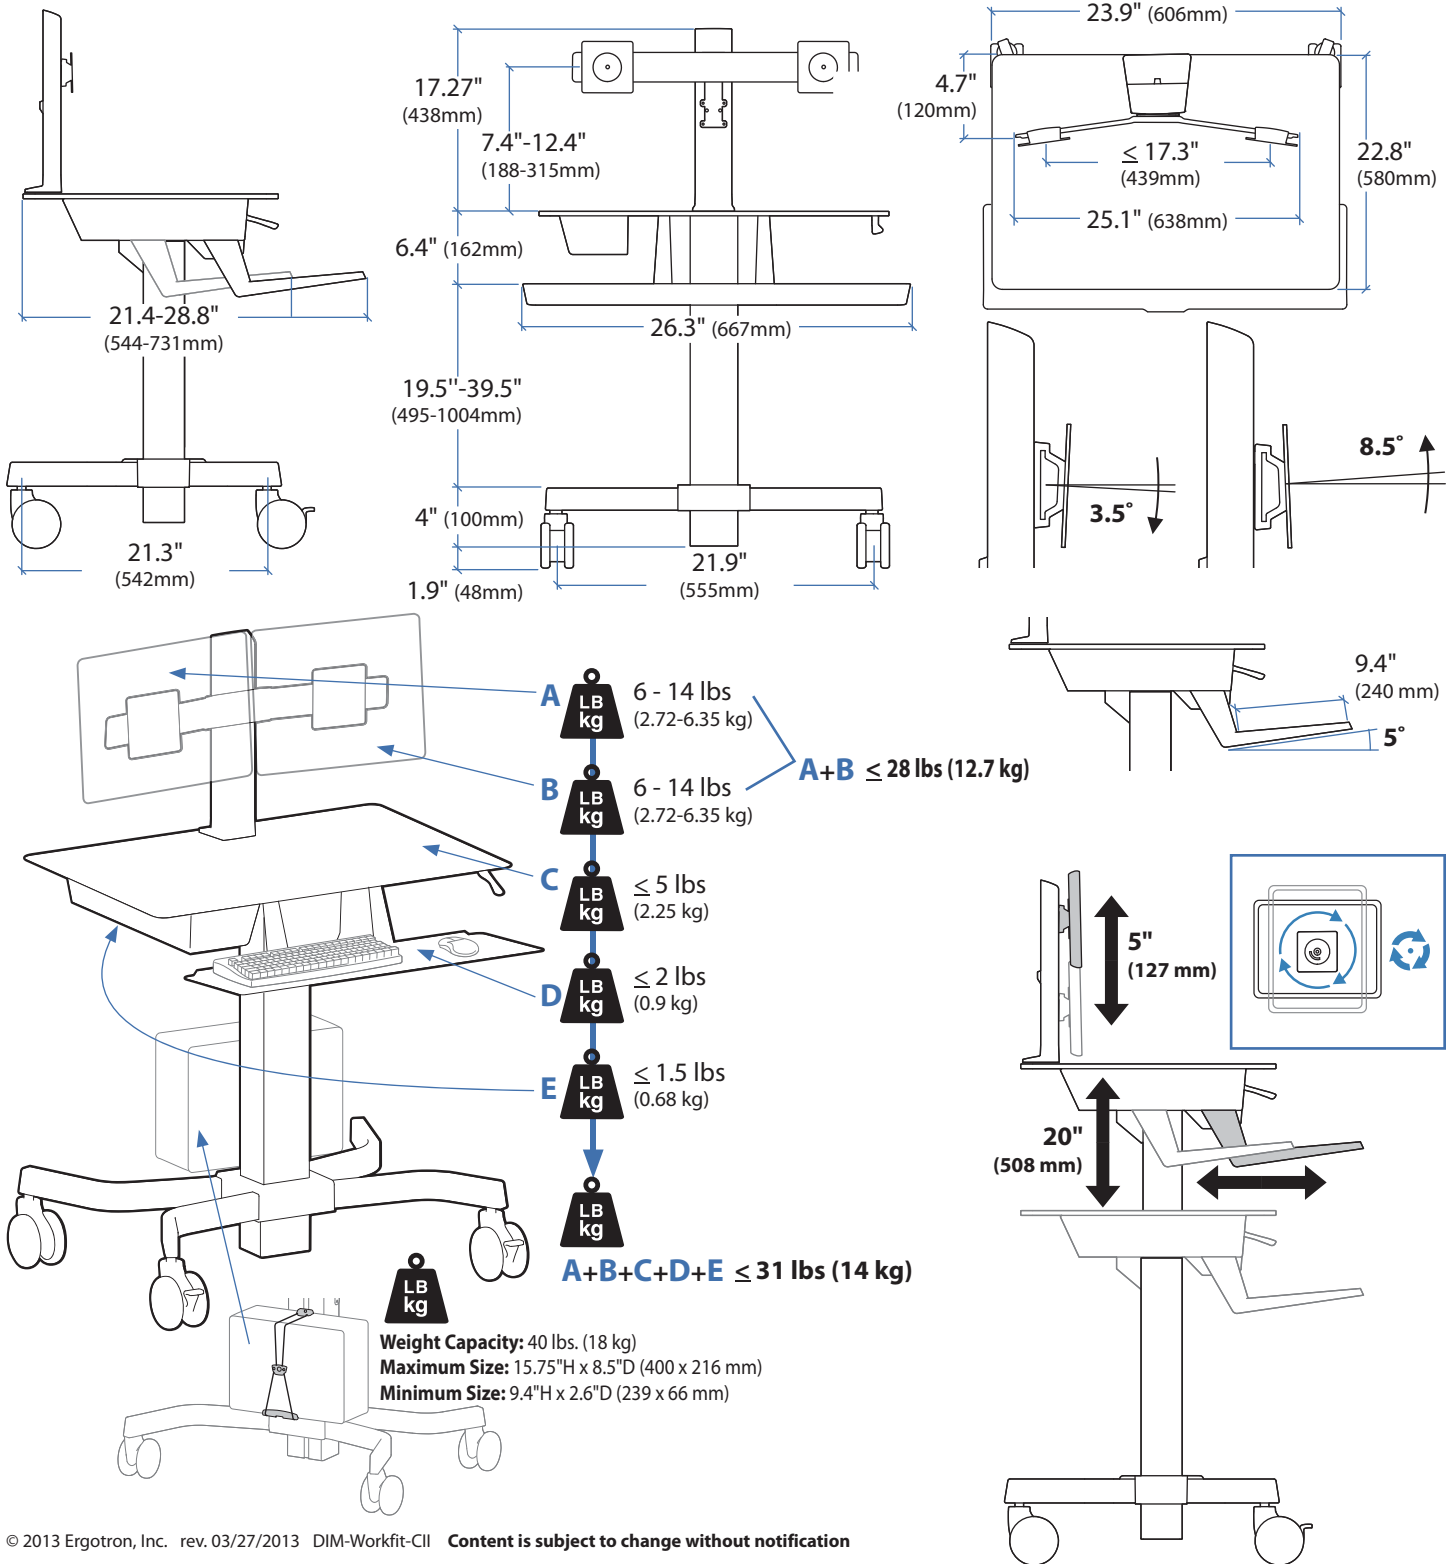

### WorkFit-C Dual

© 2013 Ergotron, Inc. rev. 03/27/2013 DIM-Workfit-CII Content is subject to change without notification