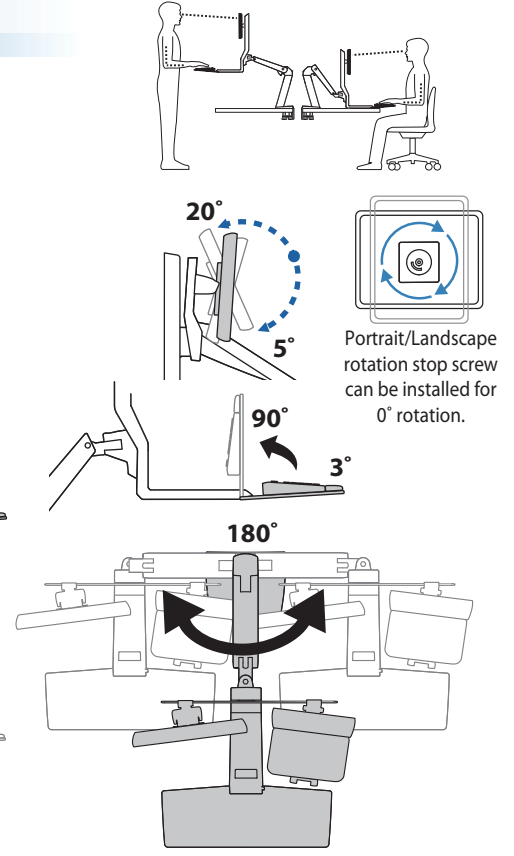

Weight Capacity: