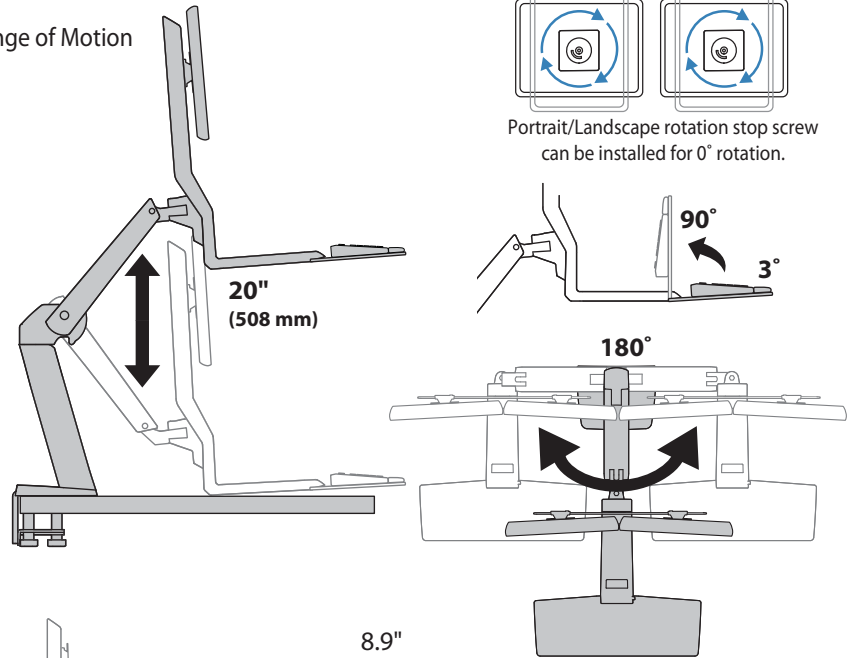

#### Dimensions

**\*Attention:** Listed allowable widths assume monitor thickness is 2" (51 mm). If monitor thickness is less, allowable width may be more. Contact Ergotron for details.