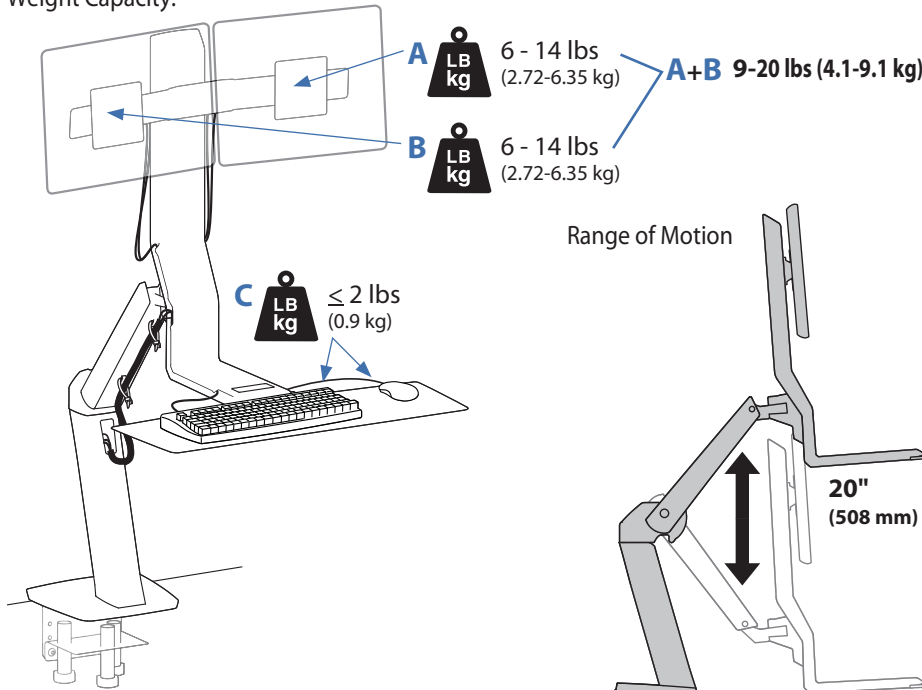

WorkFit-A, Dual

Weight Capacity: