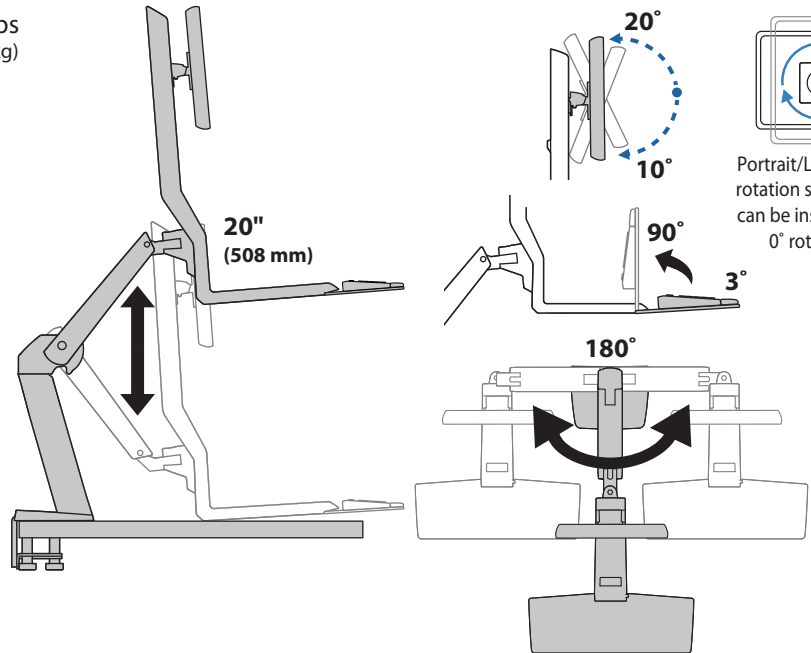

Range of Motion