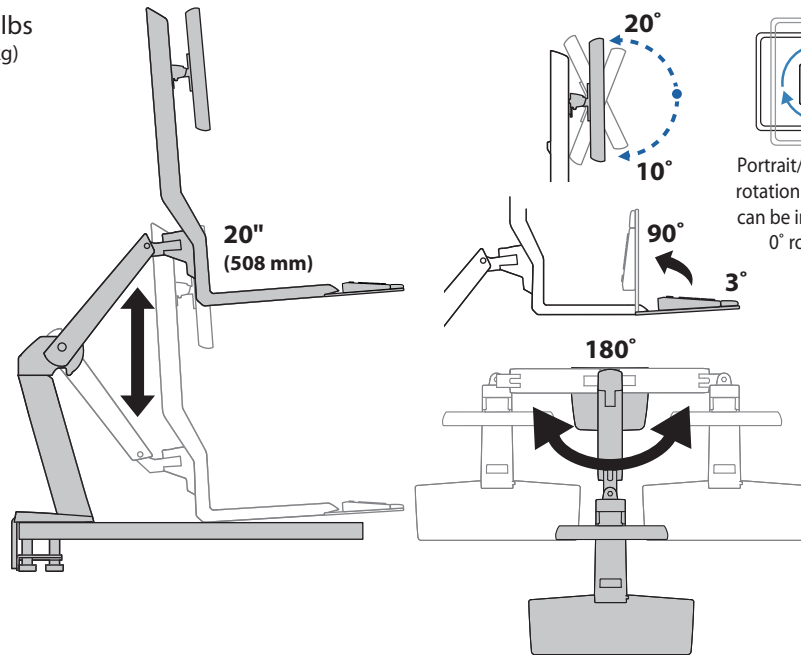

Range of Motion