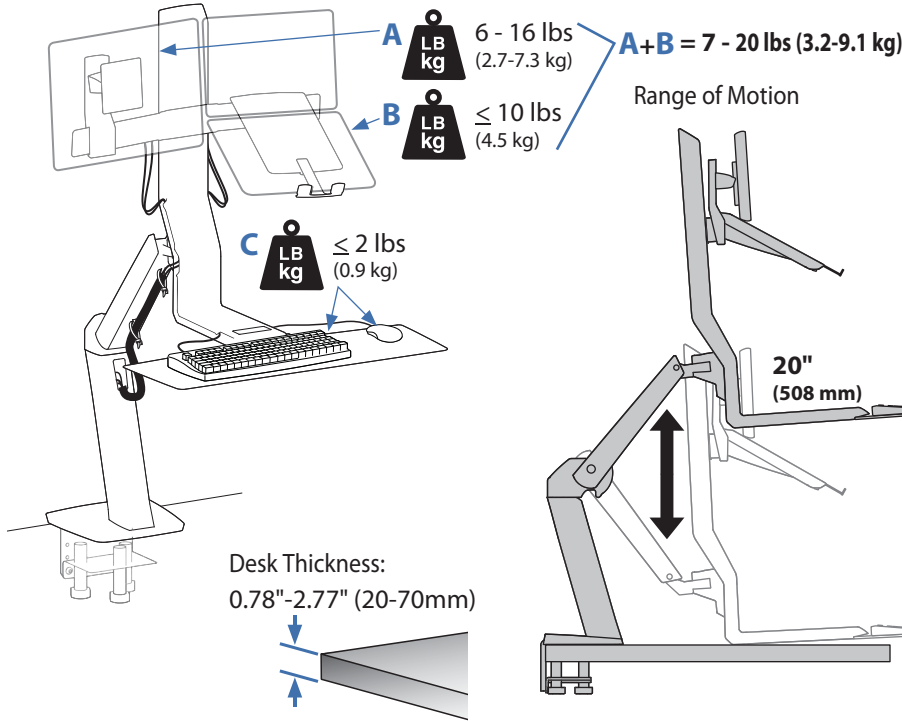

#### Dimensions

**\*Attention:** Listed allowable widths assume monitor thickness is 2" (51 mm). If monitor thickness is less, allowable width may be more. Contact Ergotron for details.

#### Worldwide OEM Sales

www.ergotron.com  
info.oem@ergotron.com

**Weight Capacity:**

**Dimensions**

© 2012 Ergotron, Inc. rev. 12/13/2012 DIM-WorkFit-A Content is subject to change without notification

**Americas Sales and Corporate Headquarters**