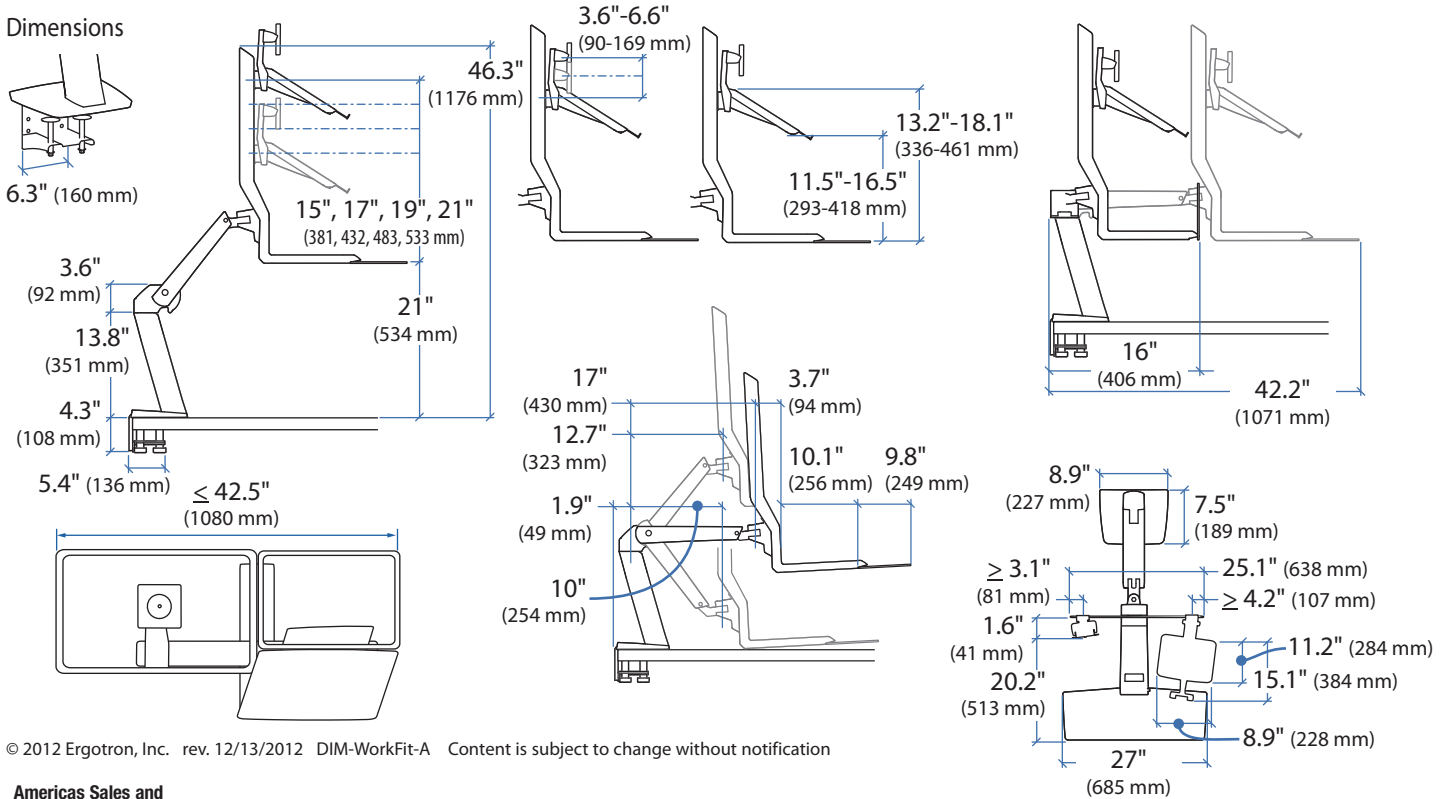

#### Dimensions

**\*Attention:** Listed allowable widths assume monitor thickness is 2" (51 mm). If monitor thickness is less, allowable width may be more. Contact Ergotron for details.

#### Worldwide OEM Sales

www.ergotron.com  
info.oem@ergotron.com

**Weight Capacity:**

**Dimensions**

© 2012 Ergotron, Inc. rev. 12/13/2012 DIM-WorkFit-A Content is subject to change without notification

**Americas Sales and Corporate Headquarters**