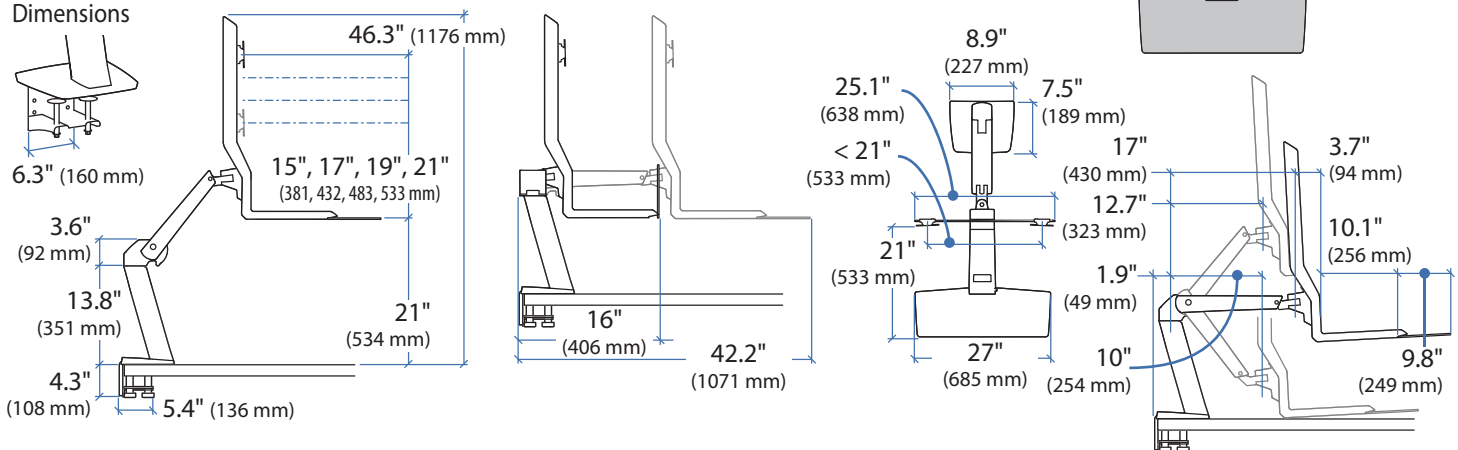

#### Weight Capacity:

#### Dimensions

**\*Attention:** Listed allowable widths assume monitor thickness is 2" (51 mm). If monitor thickness is less, allowable width may be more. Contact Ergotron for details.