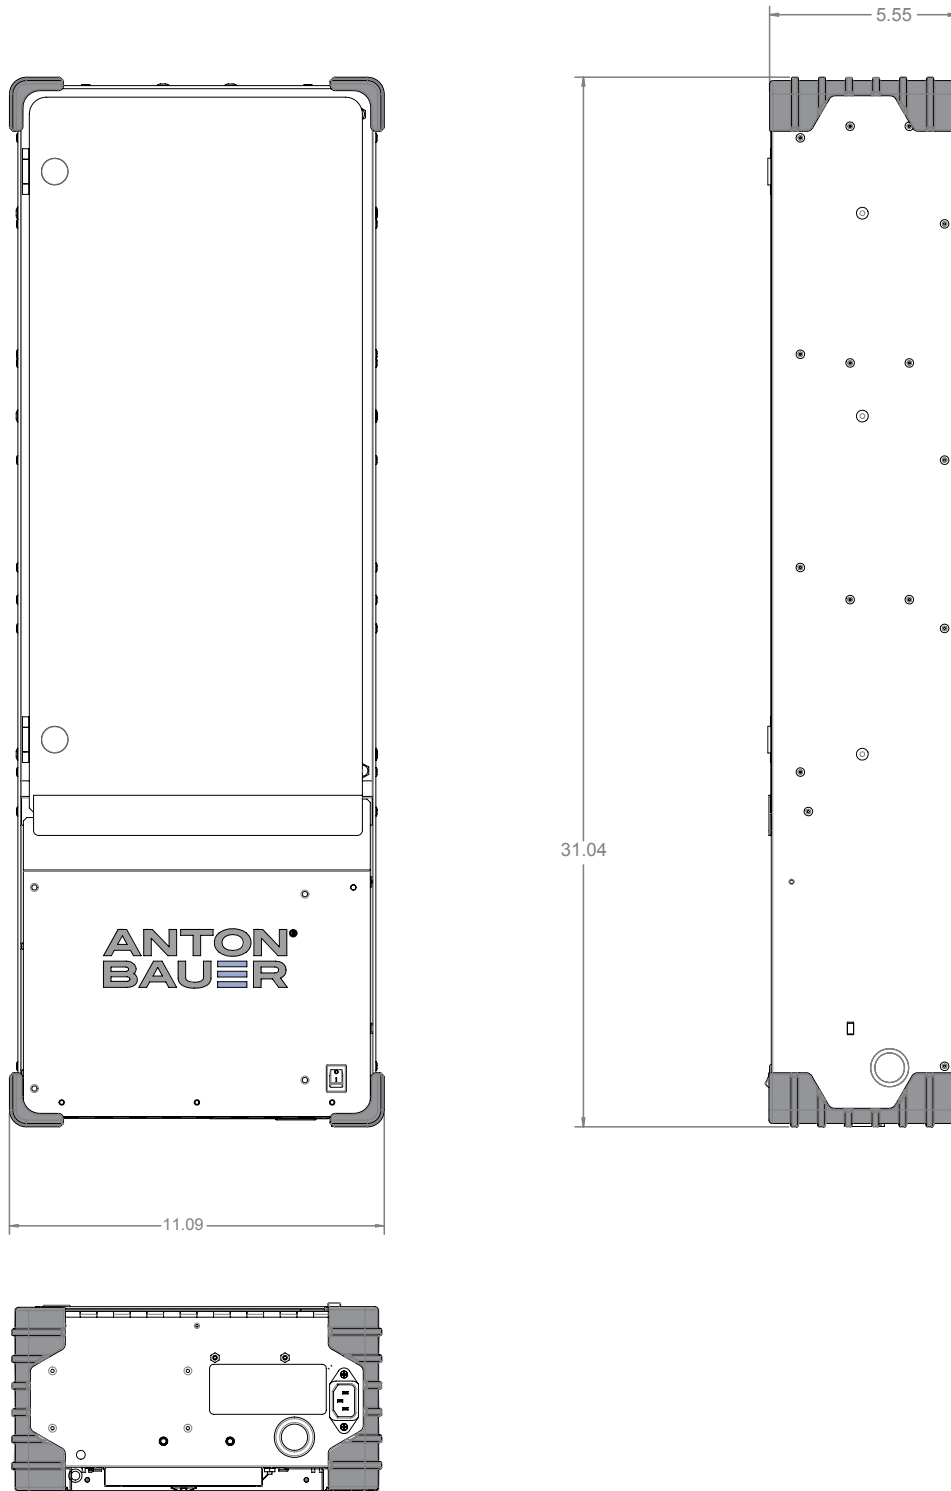

ELORA™ BATTERY INTERFACE

PRODUCT SPECIFICATIONS

Complies with one or more of the following agency standards: IEC 60601-1

ELORA™ BATTERY CHARGER

PRODUCT SPECIFICATIONS

Complies with one or more of the following agency standards: IEC 60601-1