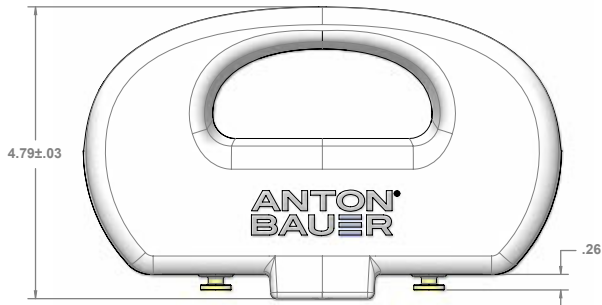

ELORA™ 240 BATTERY

PRODUCT SPECIFICATIONS

Complies with one or more of the following agency standards: IEC 60601-1