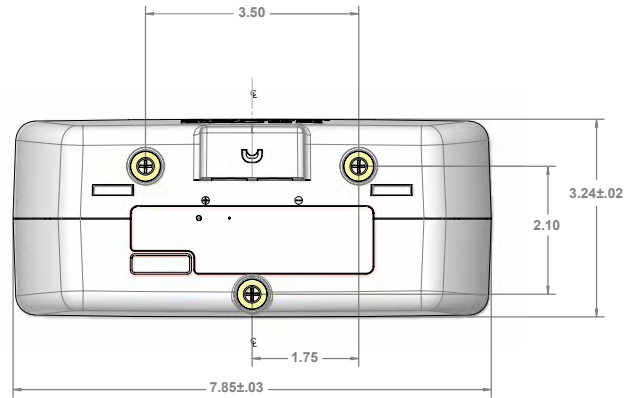

ELORA™ 240 BATTERY

PRODUCT SPECIFICATIONS

Complies with one or more of the following agency standards: IEC 60601-1