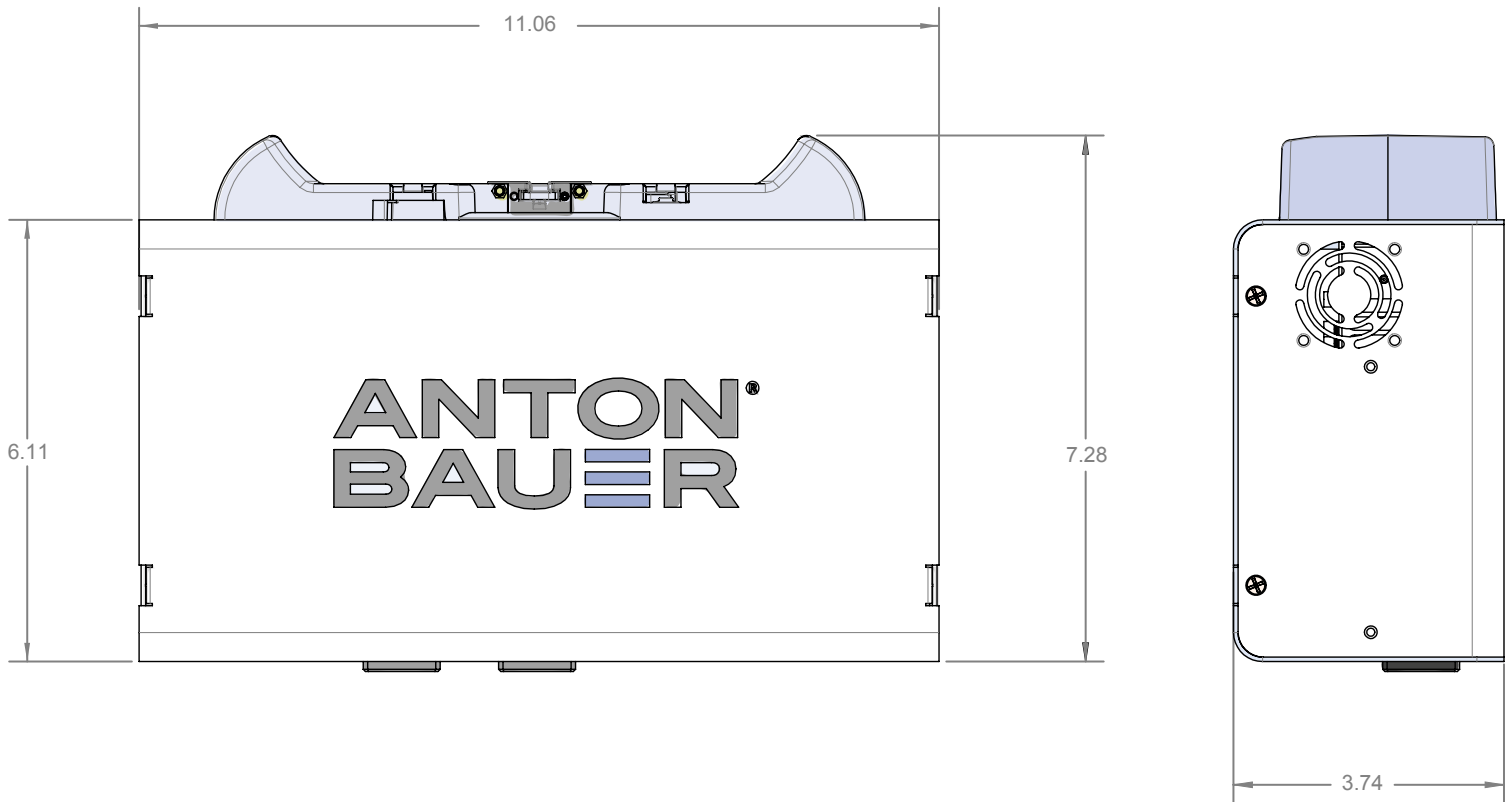

ELORA™ BATTERY INTERFACE

PRODUCT SPECIFICATIONS

Complies with one or more of the following agency standards: IEC 60601-1

ELORA™ BATTERY CHARGER

PRODUCT SPECIFICATIONS

Complies with one or more of the following agency standards: IEC 60601-1