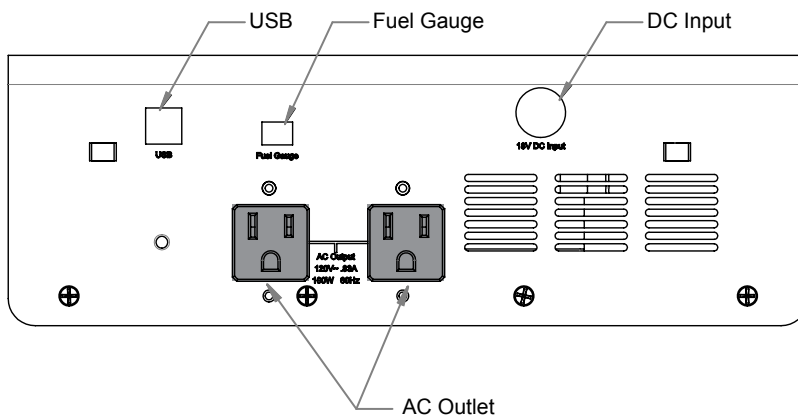

ELORA™ BATTERY INTERFACE

PRODUCT SPECIFICATIONS

Complies with one or more of the following agency standards: IEC 60601-1

ELORA™ BATTERY CHARGER

PRODUCT SPECIFICATIONS

Complies with one or more of the following agency standards: IEC 60601-1

ELORA™ 240 BATTERY

PRODUCT SPECIFICATIONS

Complies with one or more of the following agency standards: IEC 60601-1