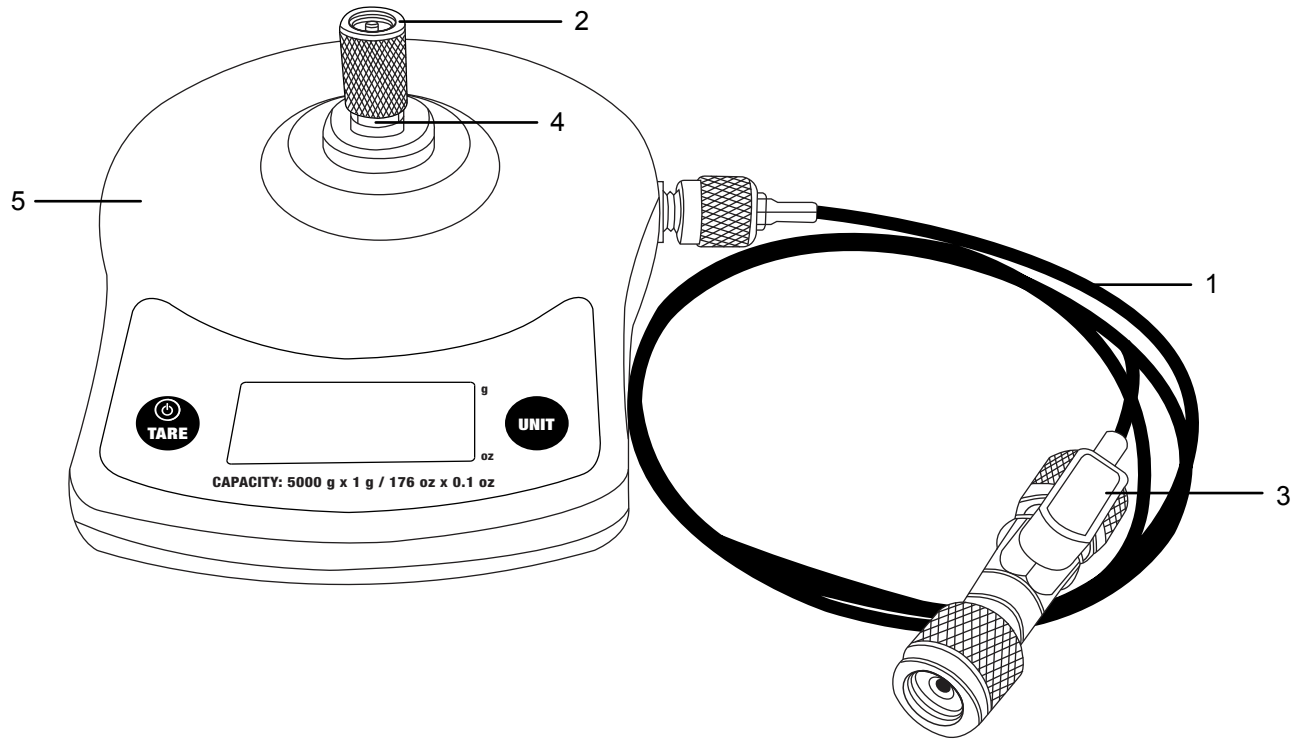

**Mastercool**<sup>®</sup> Inc.  
"World Class Quality"

**98201-A  
HIGH PRECISION  
CHARGING SCALE**

**REPLACE OR REPAIRABLE PARTS BREAKDOWN**

REF. #	DESCRIPTION	PART #
1.	HOSE ASSEMBLY	44364-STR-NYL
2.	KNURLED CYLINDER ADAPTER NUT	98201-002-B2
3.	1/8 NPT-F X 1/4" FL-F BALL VALVE REVISED	0281-003CR
4.	3 PSI VALVE CORE	0332-001
5.	HIGH PRECISION CHARGING SCALE, 1/4" FLARE OUTLET	98201-001-A