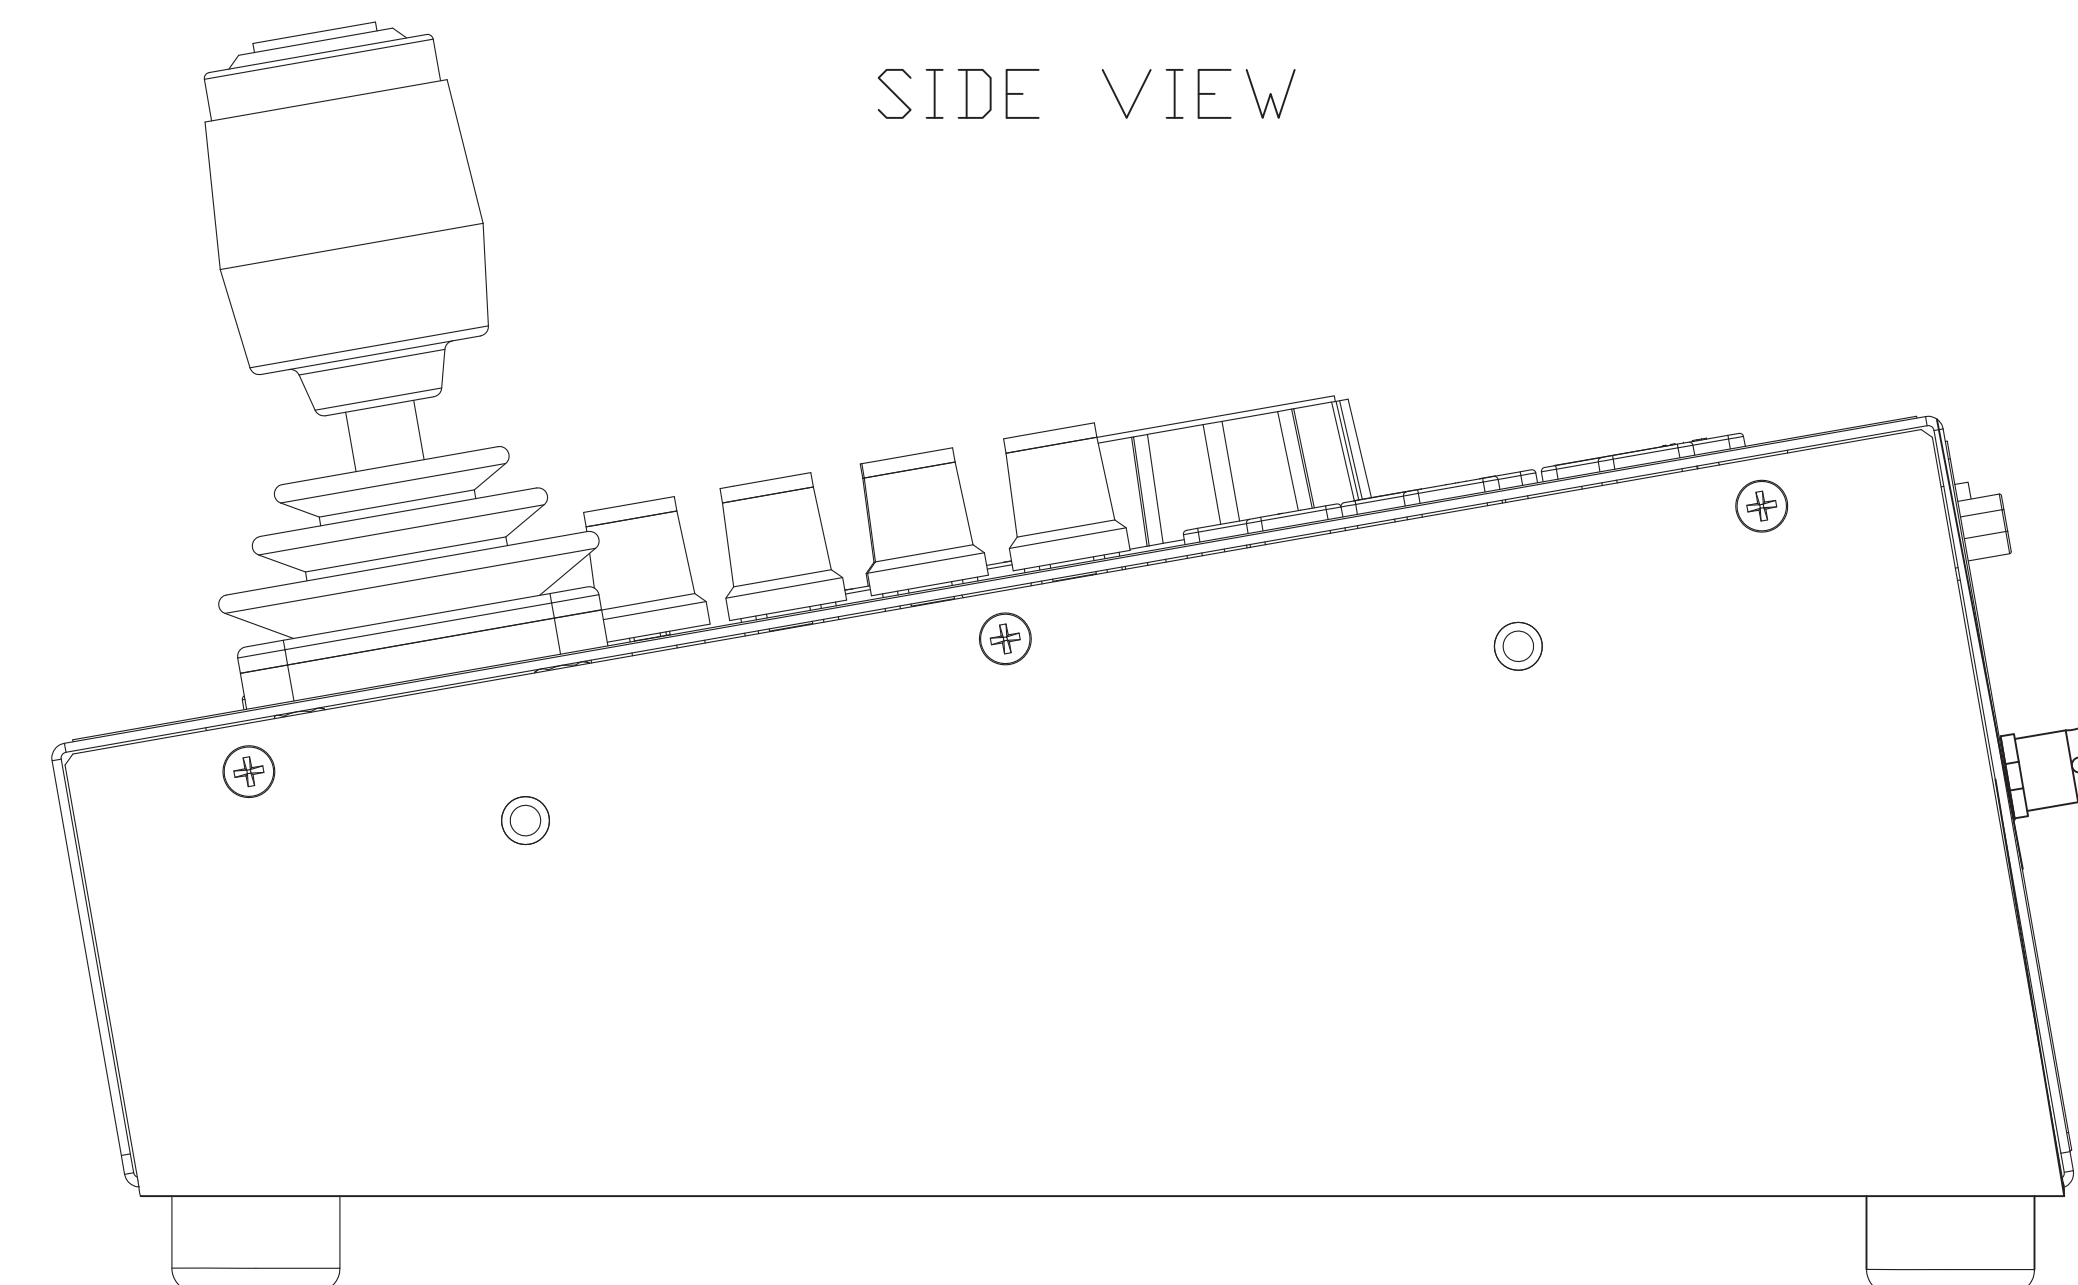

TOP VIEW

10.000" [254.00]

16.125" [409.57]

Touchboards

205 Westwood Ave, Long Branch, NJ 07740
 Phone: 866-94 BOARDS (26273) / (732)-222-1511
 Fax: (732)-222-7088 | E-mail: sales@touchboards.com

SIDE VIEW

REAR VIEW (BACK AND TOP AT 90°)

4.472" [113.58]

4.132" [104.94]

vaddio		GENERAL NOTES: DIMENSIONS ARE IN INCHES (IN) UNLESS OTHERWISE NOTED. DO NOT DISTRIBUTE WITHOUT EXPRESS WRITTEN PERMISSION OF VADDIO. DUE TO OUR CONTINUING EFFORTS TO ENHANCE OUR PRODUCTS, WE RESERVE THE RIGHT TO CHANGE SPECIFICATIONS WITHOUT PRIOR NOTICE OR OBLIGATION.	
ProductionVIEW HD MV VIDEO CONSOLE			
999-5625-000 North American Version 999-5625-001 International Version			
DRAWN	CHECKED	APPROVED	DATE
RAR/WLF		RAR	8/31/2011
THIS DRAWING, INCLUDING ALL SUBJECT MATTERS INDICATED THEREON OR DERIVED THEREFROM, COMPRISES PROPRIETARY INFORMATION AND IS THE EXPRESS PROPERTY OF VADDIO. ALL RIGHTS RESERVED - ©2008			
MATERIALS	STEEL	SCALE	1:1
FINISH	BLACK POWDERCOAT 20% Gloss	SIZE	D
		DRAWING No.	PVHD MV5625
		REV	01