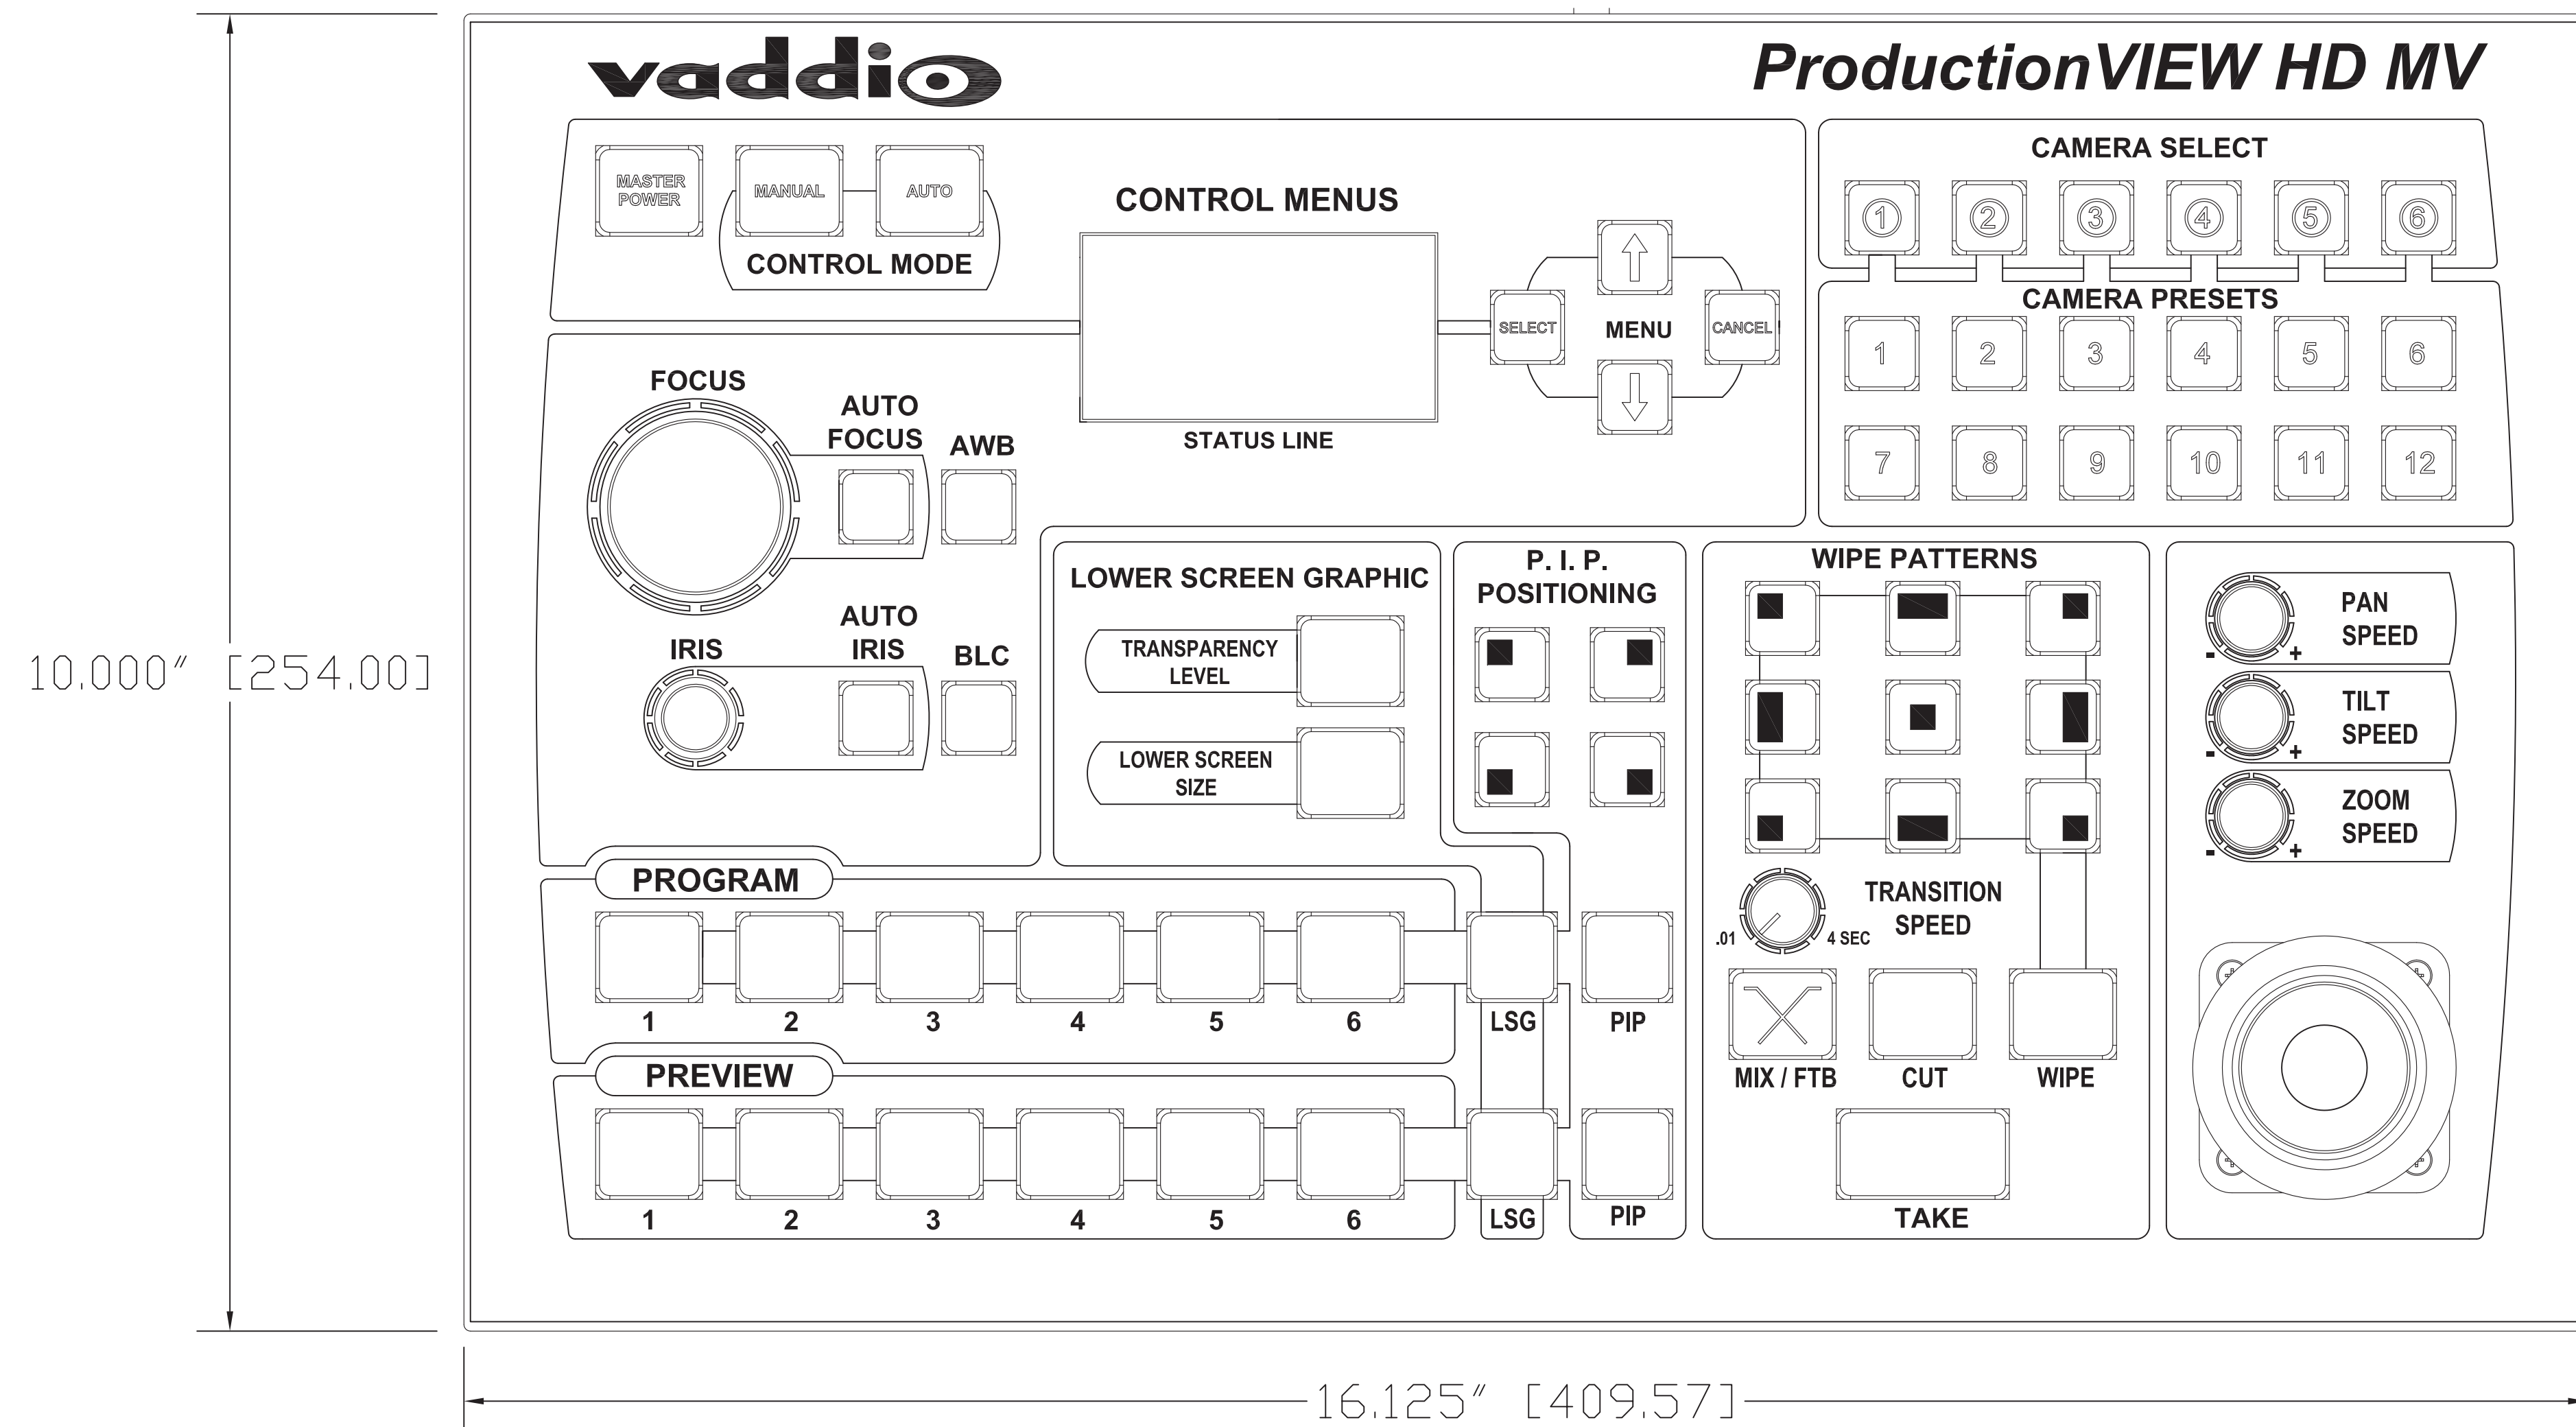

TOP VIEW

10.000" [254.00]

16.125" [409.57]

Touchboards

205 Westwood Ave, Long Branch, NJ 07740
 Phone: 866-94 BOARDS (26273) / (732)-222-1511
 Fax: (732)-222-7088 | E-mail: sales@touchboards.com

SIDE VIEW

REAR VIEW (BACK AND TOP AT 90°)

4.472" [113.58]

4.132" [104.94]

vaddio		GENERAL NOTES: DIMENSIONS ARE IN INCHES (IN) UNLESS OTHERWISE NOTED. DO NOT DISTRIBUTE WITHOUT EXPRESS WRITTEN PERMISSION OF VADDIO. DUE TO OUR CONTINUING EFFORTS TO ENHANCE OUR PRODUCTS, WE RESERVE THE RIGHT TO CHANGE SPECIFICATIONS WITHOUT PRIOR NOTICE OR OBLIGATION.	
ProductionVIEW HD MV VIDEO CONSOLE			
999-5625-000 North American Version 999-5625-001 International Version			
DRAWN	CHECKED	APPROVED	DATE
RAR/WLF		RAR	8/31/2011
THIS DRAWING, INCLUDING ALL SUBJECT MATTERS INDICATED THEREON OR DERIVED THEREFROM, COMPRISES PROPRIETARY INFORMATION AND IS THE EXPRESS PROPERTY OF VADDIO. ALL RIGHTS RESERVED - ©2008			
MATERIALS	STEEL	SCALE	1:1
FINISH	BLACK POWDERCOAT 20% Gloss	SIZE	D
		DRAWING No.	PVHD MV5625
		REV	01