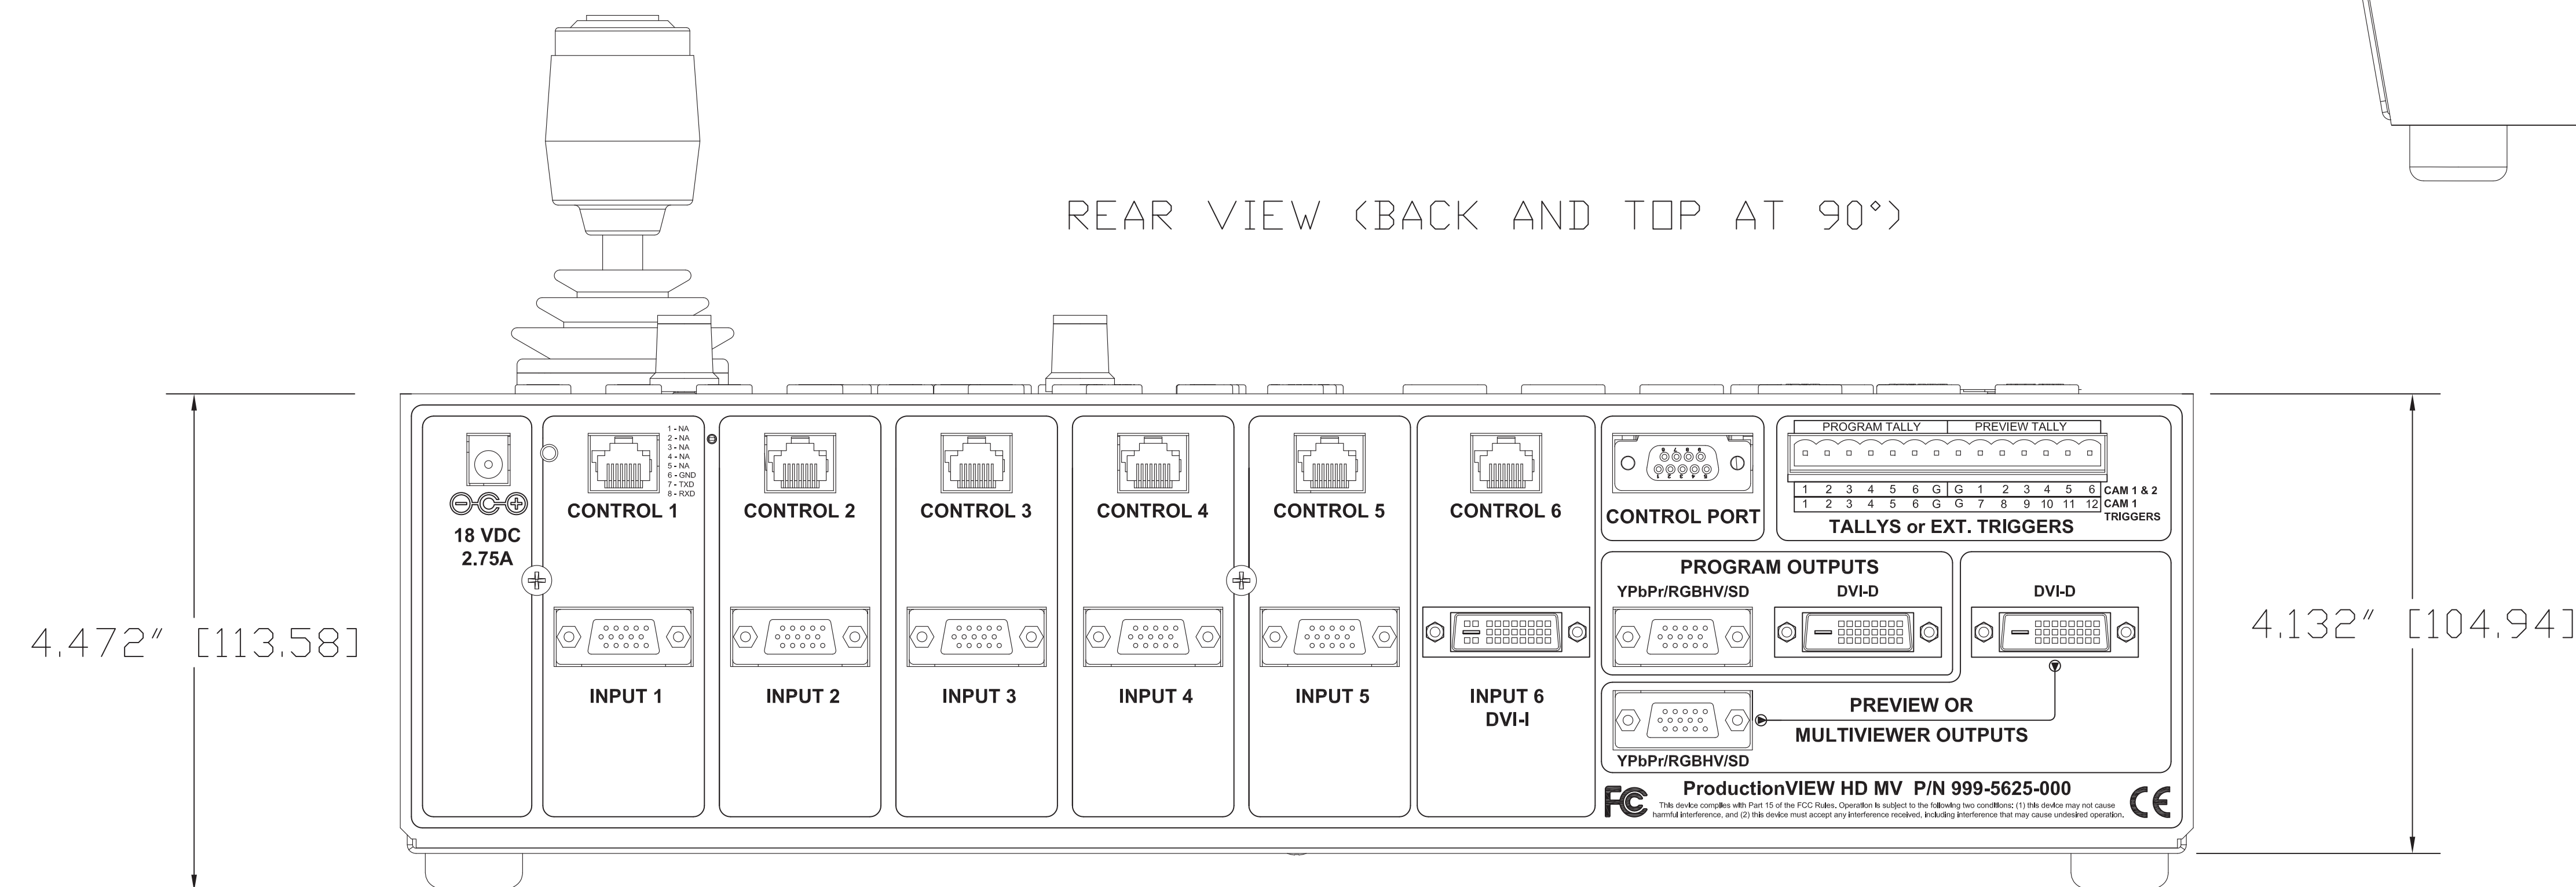

TOP VIEW

10.000" [254.00]

16.125" [409.57]

Touchboards

205 Westwood Ave, Long Branch, NJ 07740
 Phone: 866-94 BOARDS (26273) / (732)-222-1511
 Fax: (732)-222-7088 | E-mail: sales@touchboards.com

SIDE VIEW

REAR VIEW (BACK AND TOP AT 90°)

4.472" [113.58]

4.132" [104.94]

vaddio		GENERAL NOTES: DIMENSIONS ARE IN INCHES (IN) UNLESS OTHERWISE NOTED. DO NOT DISTRIBUTE WITHOUT EXPRESS WRITTEN PERMISSION OF VADDIO. DUE TO OUR CONTINUING EFFORTS TO ENHANCE OUR PRODUCTS, WE RESERVE THE RIGHT TO CHANGE SPECIFICATIONS WITHOUT PRIOR NOTICE OR OBLIGATION.	
ProductionVIEW HD MV VIDEO CONSOLE			
999-5625-000 North American Version 999-5625-001 International Version			
DRAWN	CHECKED	APPROVED	DATE
RAR/WLF		RAR	8/31/2011
THIS DRAWING, INCLUDING ALL SUBJECT MATTERS INDICATED THEREON OR DERIVED THEREFROM, COMPRISES PROPRIETARY INFORMATION AND IS THE EXPRESS PROPERTY OF VADDIO. ALL RIGHTS RESERVED - ©2008			
MATERIALS	STEEL	SCALE	1:1
FINISH	BLACK POWDERCOAT 20% Gloss	SIZE	D
		DRAWING No.	PVHD MV5625
		REV	01