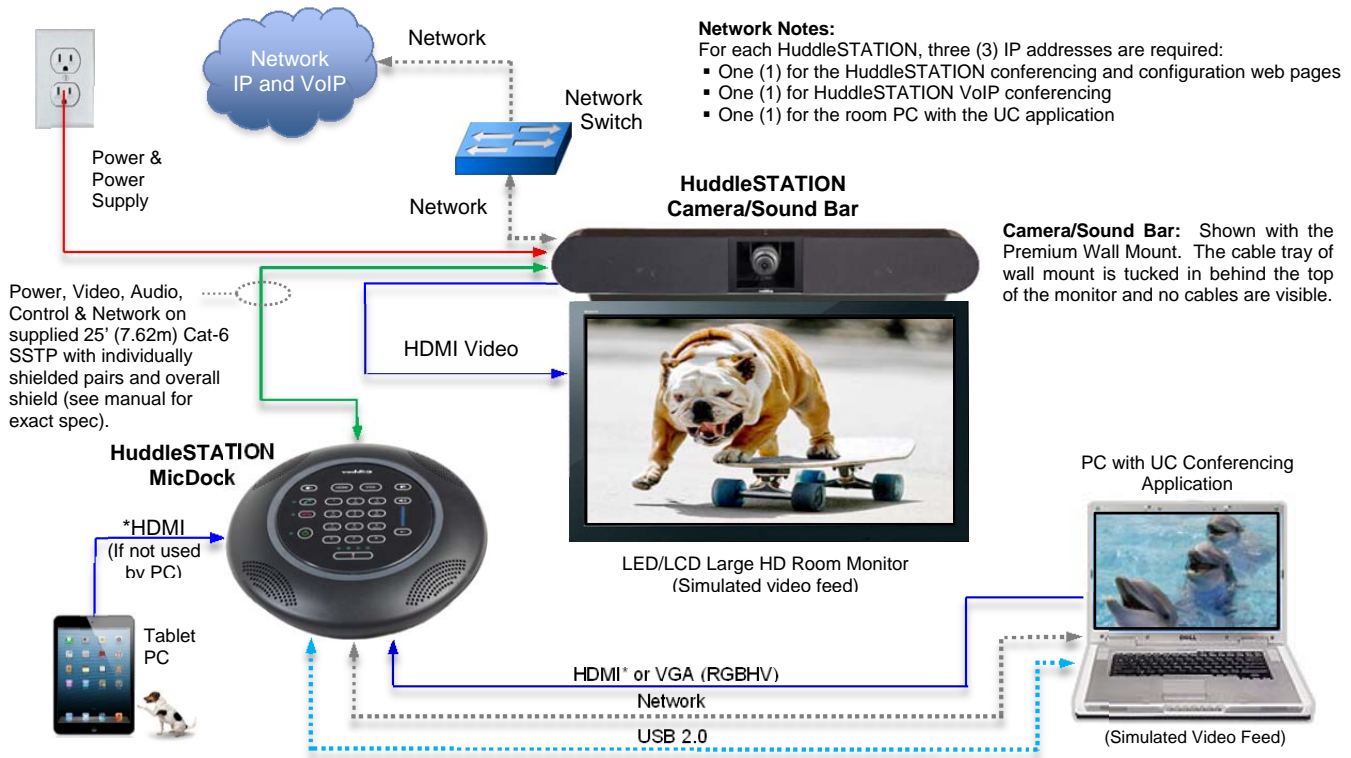

KEY FEATURES (CONTINUED)

Superior Sound Quality: The HuddleSTATION Camera/Sound Bar integrates a pair of bi-amped 2-way speakers, which are powered by four (4) 25-watt class D power amplifiers for clean and realistic far-end audio. The integrated 2-way speakers are optimized for voice, but sound good for music and videos too.

Easy to Install: The HuddleSTATION is exceptionally easy to install. Simply run the cables, mount the Camera/Sound Bar, plug the MicDock in with the Cat-6 SSTP cable and apply power. From there, it's just connecting the PC and configuring the system with the embedded HuddleSTATION web server.

SYSTEM DRAWING BASIC UC CONFERRENCING AND VoIP CONFIGURATION

GENERAL SPECIFICATIONS HUDDLESTATION

System Part Numbers	HuddleSTATION Basic System: 999-8910-000 (North America), 999-8910-001 (International) HuddleSTATION Deluxe System: 999-8914-000 (North America), 999-8914-000 (Int'l), Includes Premium Wall Mount HuddleSTATION Premier System: 999-8915-000 (North America), 999-8915-000 (Int'l), Includes Wall Mount & 4x4 PC Interface cable
Camera/Sound Bar	HD Camera with 3.3mm-10.5mm Varifocal zoom lens, Manual Pan/Tilt, 1/3" CMOS Sensor, 1.3MP
Minimum Illumination	0.1 LUX (1/30 shutter speed)
Horiz. Viewing Angle	82.2° Wide Angle Horizontal Field of View (16:9)
Speakers	1-Pair Bi-amped 2-way Speakers with four (4) 25-watt Class-D Amplifiers
VoIP	SIP User Agent (OSD for Dialing)
Inputs/Outputs	Power Jack (coaxial 5.5mm x 2.5mm), RJ-45 for Cat-6e Shielded LINK Cable, HDMI Out to Monitor, Network RJ-45 Connection (LAN/WAN)
MicDock	Dialing Pad, Volume Control, Mute, Power On/Off (Stand-by) and ON Screen Display of user controls (for dialing support)
Microphones	Four (4) Cardioid Elements with Independent AECs, 360° pickup pattern
USB Interface	Connector: USB Micro-B, USB 2.0 UVC and UAC Compliant
Video Inputs	HDMI Video Input and DE-15 Input for RGBHV (switchable)
Network Interface	Connector: RJ-45, 10/100 Base-T, RTSP & HLS Supported
Supported UC Video Clients	Skype, Cisco Jabber, Adobe Connect 8, Microsoft Lync, WebEx, Citrix GoToMeeting, LifeSize ClearSea, Polycom M100, Vidyo, Google Plus (see FAQ for more options)
Optional Accessories	999-8903-000: 50' (15.24m) Cat-6 SSTP Cable (approved for use with GroupSTATION™, HuddleSTATION and BaseSTATION™) 999-8902-000: Premium 4x4 Dock/PC Interface Cable 999-8901-000: Premium Wall Mount with Integrated Cable Tray
Dimensions	HuddleSTATION Camera/Sound Bar : 6.125" (155.58mm) H x 46.12" (1.17m) W x 5.655" (143.64mm) D HuddleSTATION MicDock: 1.699" (43.17mm) H x 9.25" (234.95mm) Diameter (round)
Weights	HuddleSTATION: Approximately 19.65 lbs. (8.91 kg), MicDock: Approx. 1.67 lbs. (0.758 kg) Optional Premium Wall Mount: 3.55 lbs. (1.61 kg)