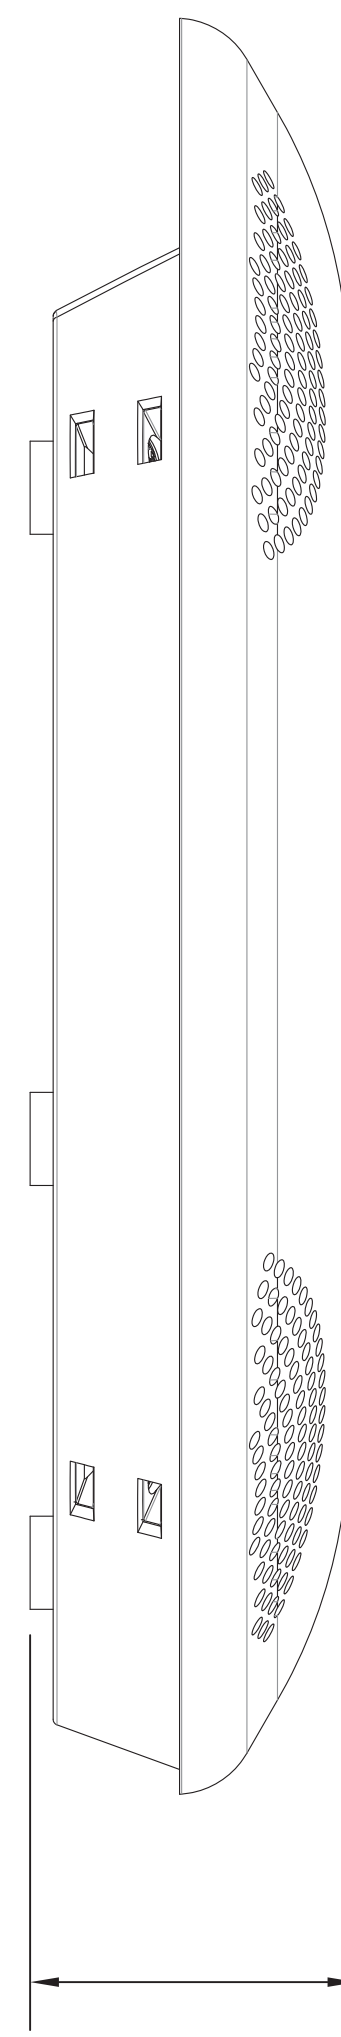

SIDE VIEW

1.699" [43.17]