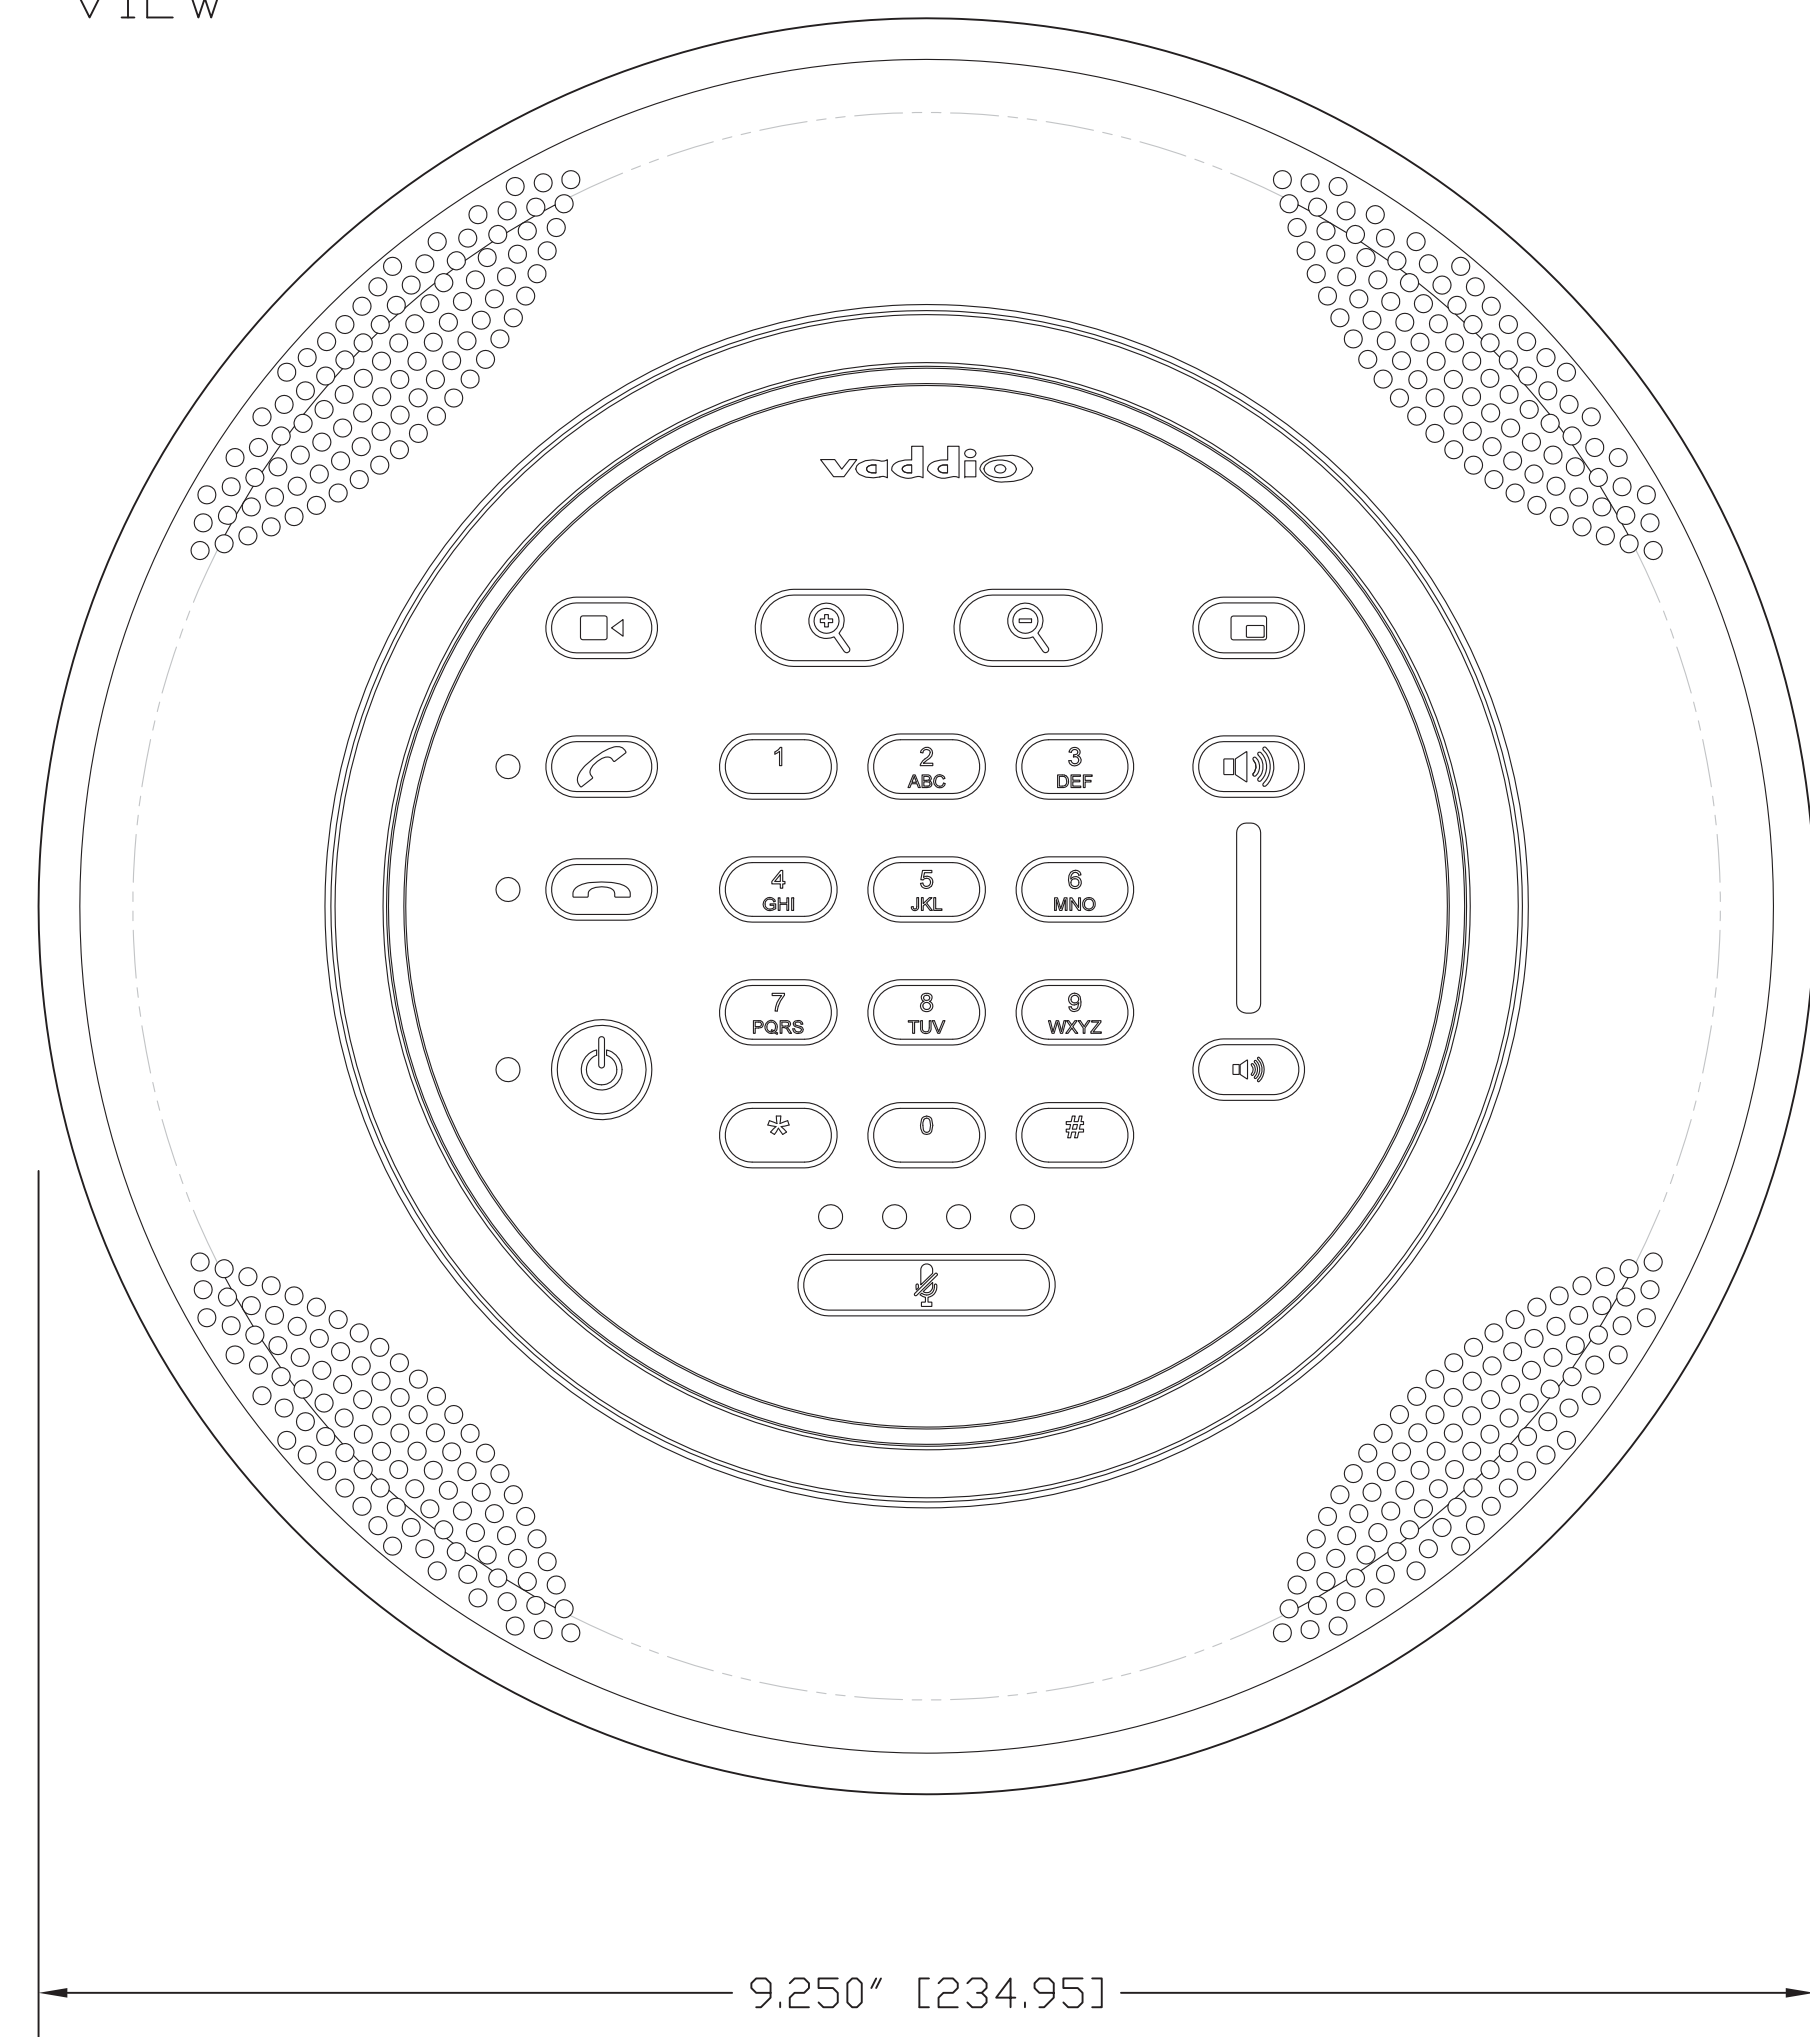

TOP VIEW

9.250" [234.95]