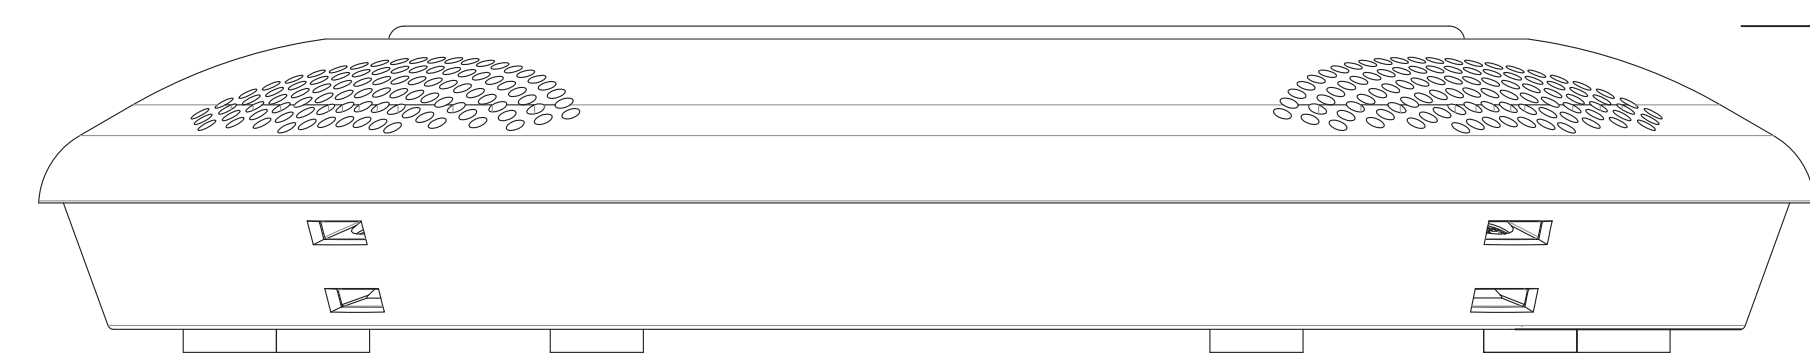

SIDE VIEW - FRONT