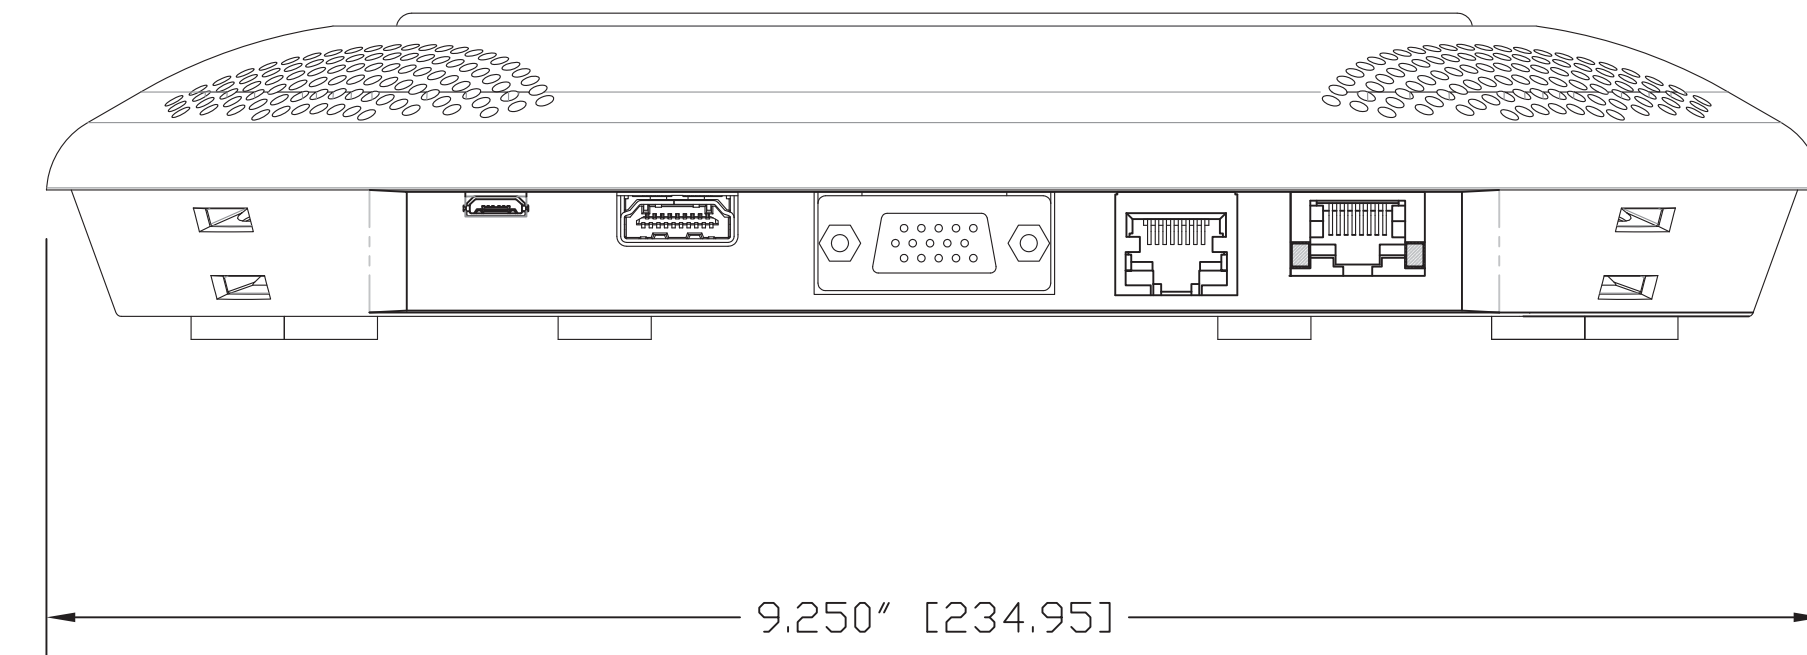

SIDE VIEW - CONNECTORS