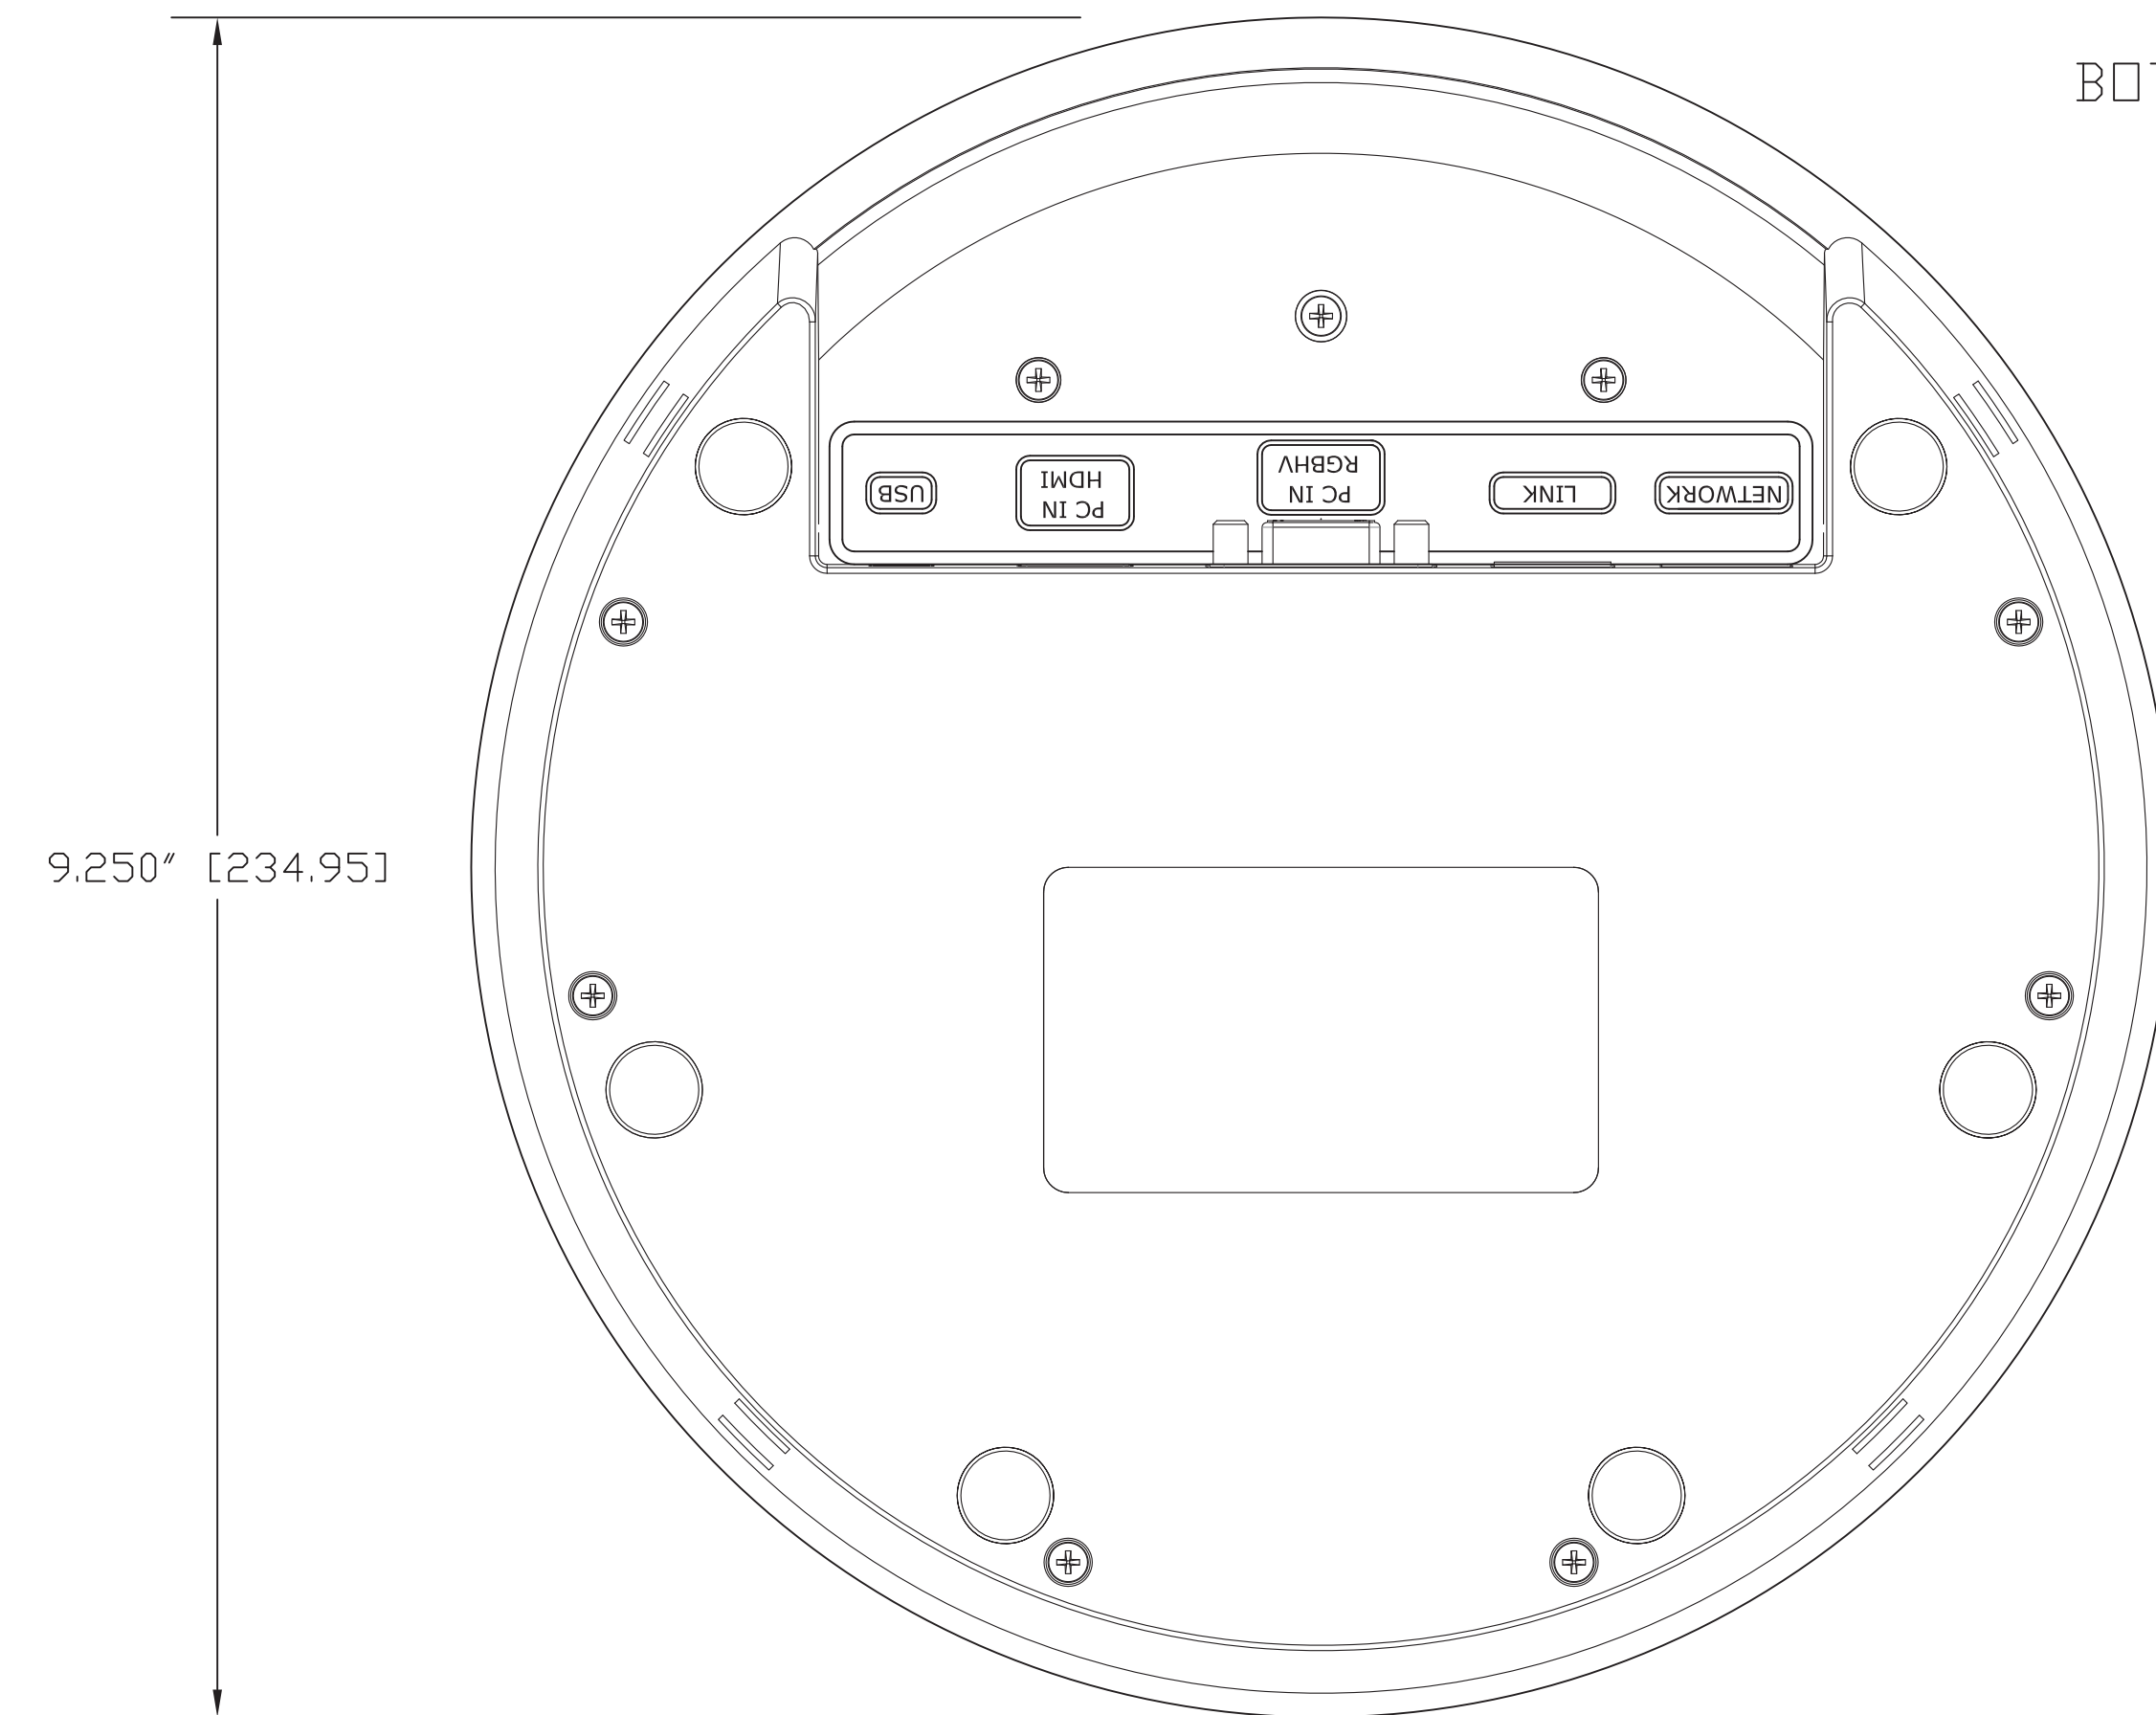

BOTTOM VIEW

9.250" [234.95]