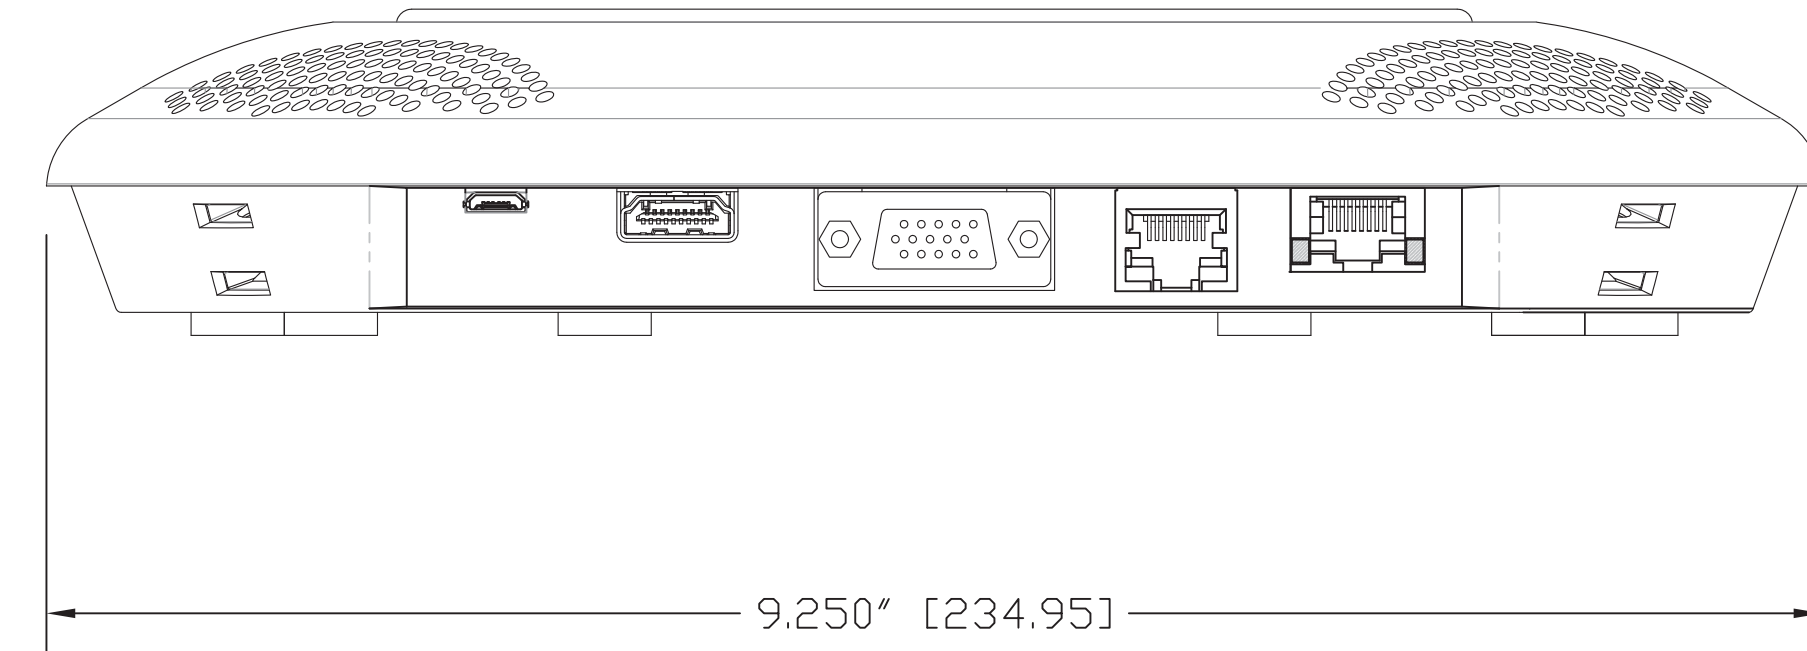

SIDE VIEW - CONNECTORS

205 Westwood Ave, Long Branch, NJ 07740
Phone: 866-94 BOARDS (26273) / (732)-222-1511
Fax: (732)-222-7088 | E-mail: sales@touchboards.com

998-8800-200 HuddleDock for HuddleSTATION and BaseSTATION

HuddleDock with 4-AEC Mics, Dial Pad and User Interface

DRAWN	CHECKED	APPROVED	DATE
RAR/WLF		RAR	07/01/2014 SD: 67964.1

THIS DRAWING, INCLUDING ALL SUBJECT MATTERS INDICATED THEREON OR DERIVED THEREFROM, COMPRISES PROPRIETARY INFORMATION AND IS THE EXPRESS PROPERTY OF VADDIO. All Rights Reserved - Copyright 2013

MATERIALS	SCALE	DRAWING No.	REV
Various Materials that are hard to pronounce or remember (like plastic and metal)	1:1	8800-200	A
COMMENTS	SIZE		
Thermal Conversion Re-equalizer (TCR) - Not Included	D