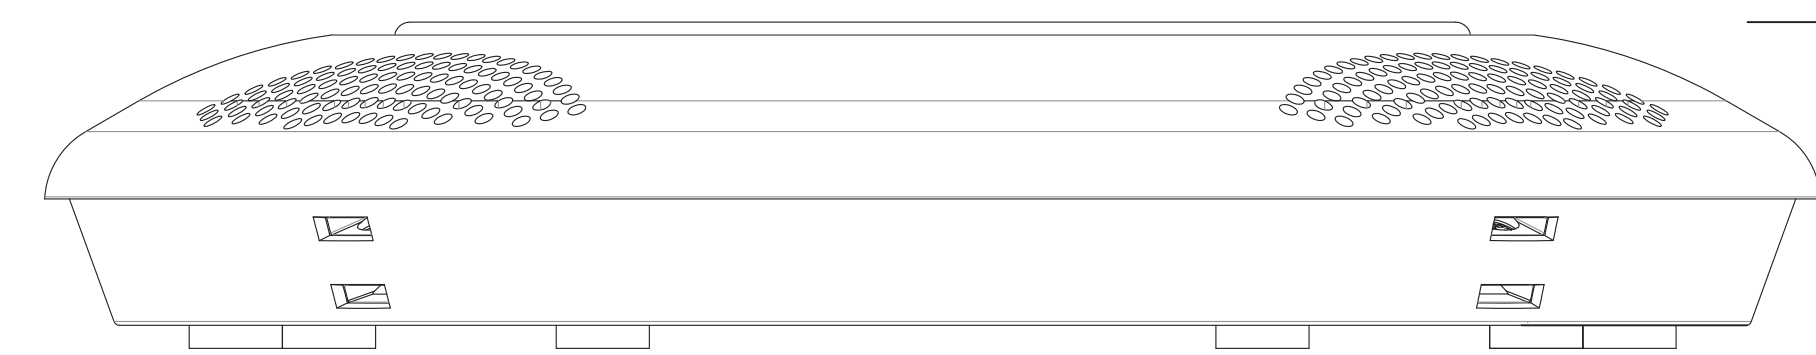

SIDE VIEW - FRONT