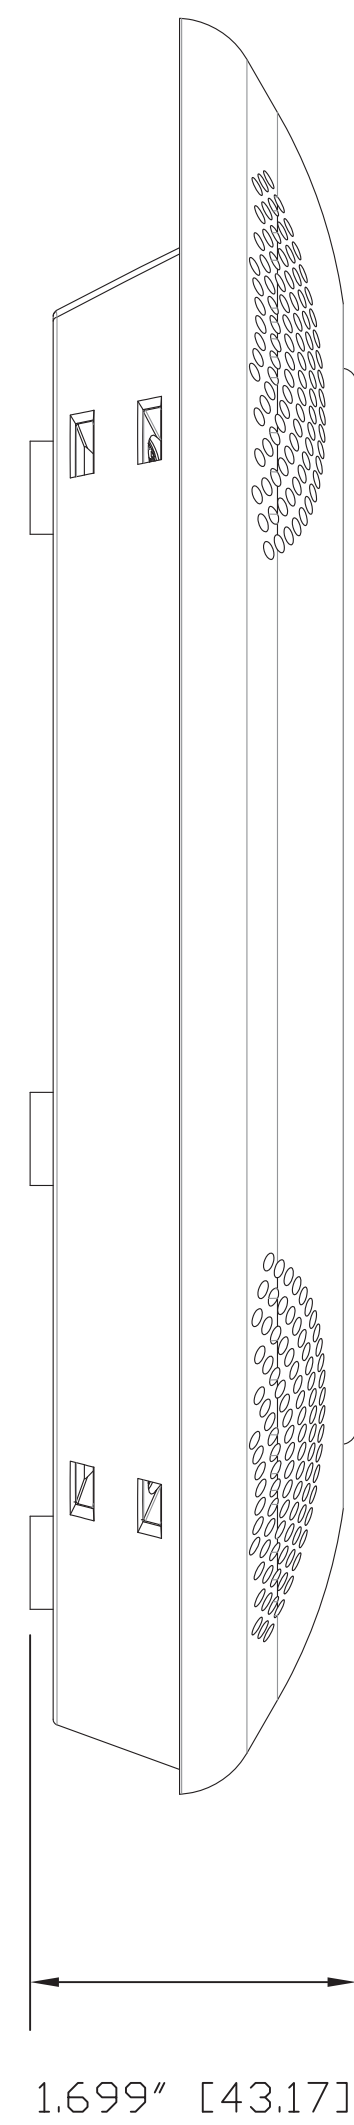

SIDE VIEW

205 Westwood Ave, Long Branch, NJ 07740
Phone: 866-94 BOARDS (26273) / (732)-222-1511
Fax: (732)-222-7088 | E-mail: sales@touchboards.com

998-8800-200 HuddleDock for HuddleSTATION and BaseSTATION

HuddleDock with 4-AEC Mics, Dial Pad and User Interface

DRAWN	CHECKED	APPROVED	DATE
RAR/WLF		RAR	07/01/2014 SD: 67964.1

THIS DRAWING, INCLUDING ALL SUBJECT MATTERS INDICATED THEREON OR DERIVED THEREFROM, COMPRISES PROPRIETARY INFORMATION AND IS THE EXPRESS PROPERTY OF VADDIO. All Rights Reserved - Copyright 2013

MATERIALS	SCALE	DRAWING No.	REV
Various Materials that are hard to pronounce or remember (like plastic and metal)	1:1	8800-200	A
COMMENTS	SIZE		
Thermal Conversion Re-equalizer (TCR) - Not Included	D