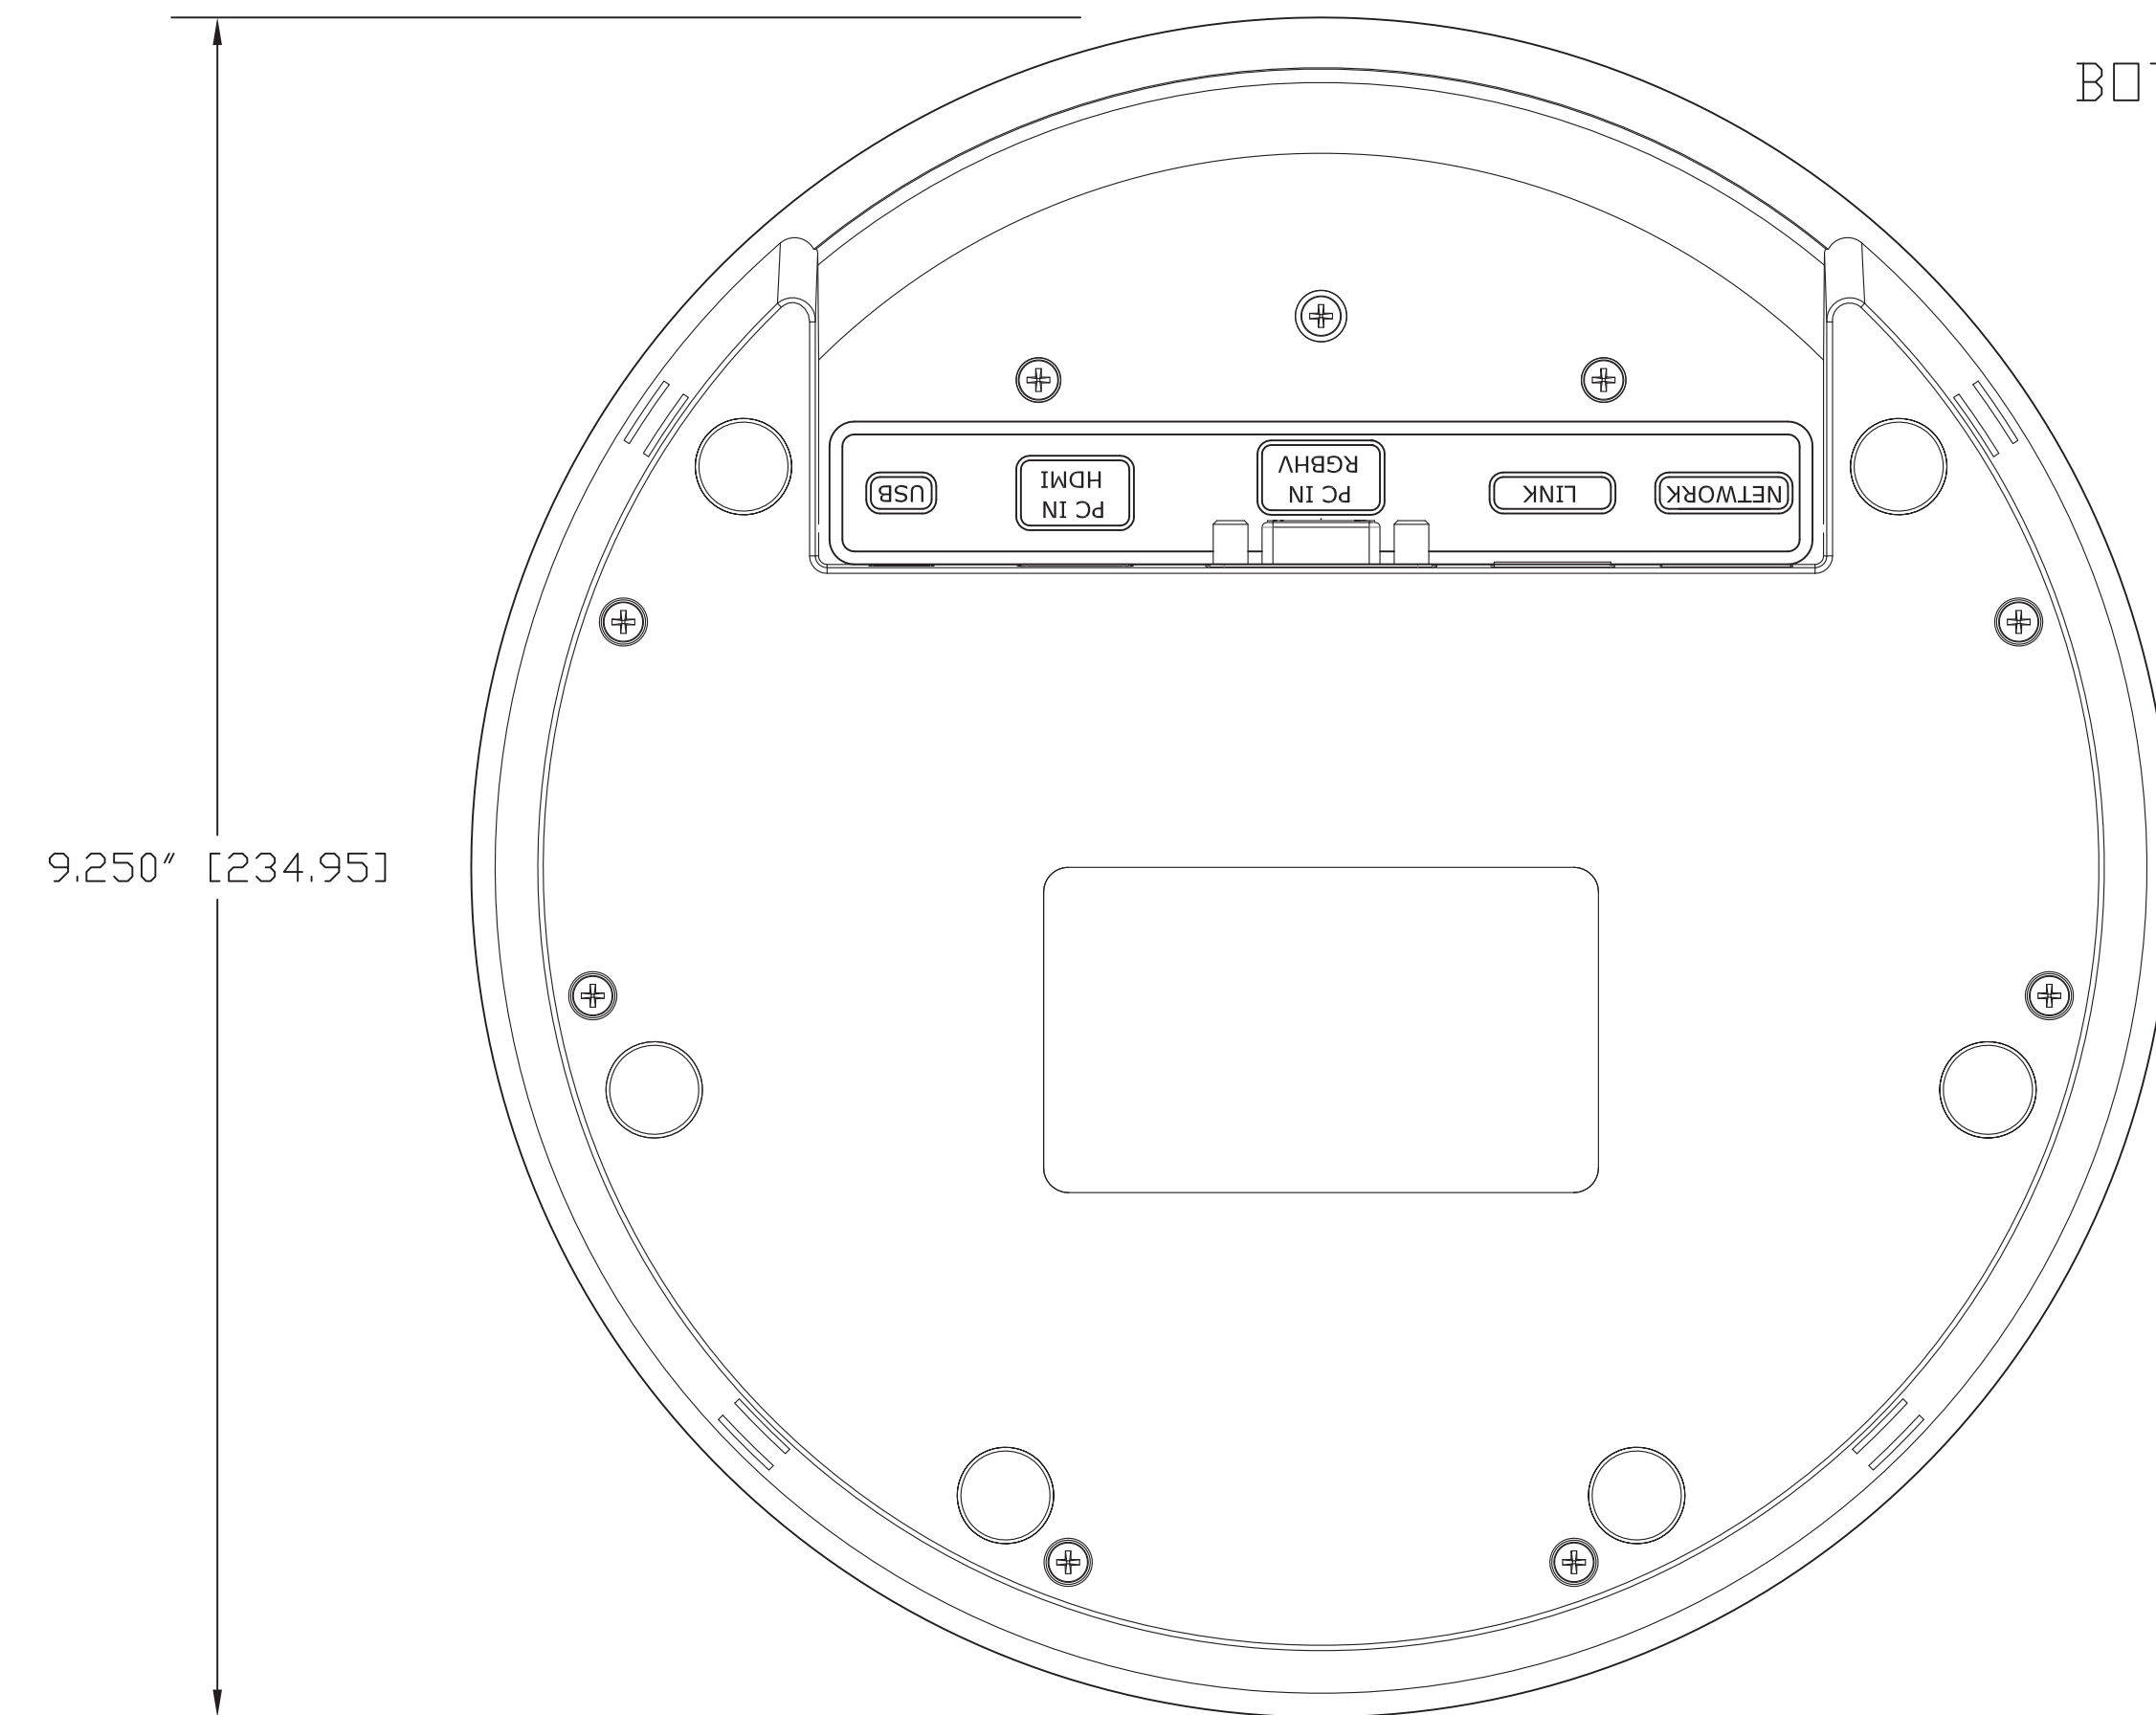

BOTTOM VIEW