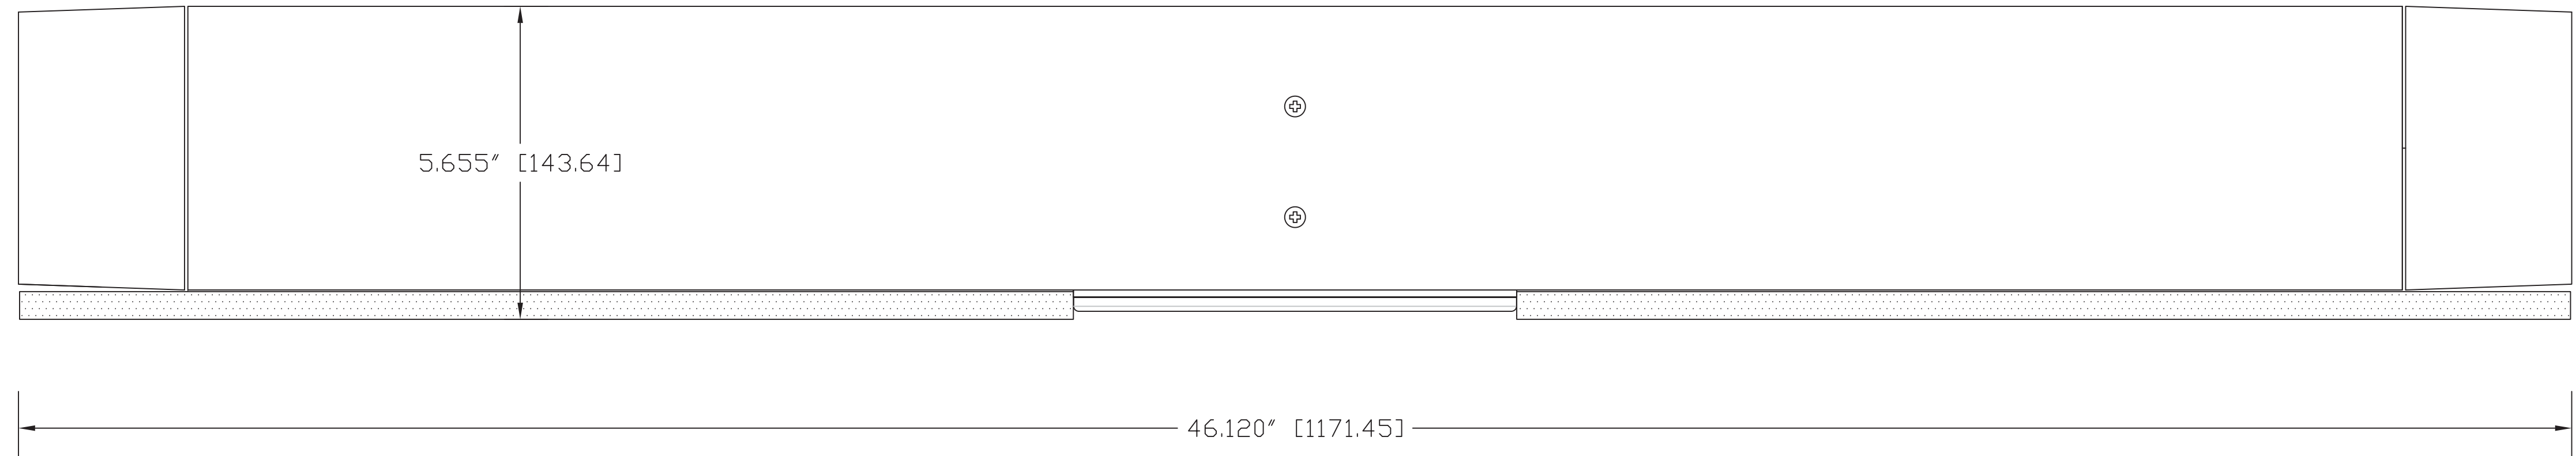

REAR VIEW

TOP VIEW

5.655" [143.64]

SIDE VIEW

6.125" [155.58]

FRONT VIEW

BOTTOM VIEW

vaddio		GENERAL NOTES: DIMENSIONS ARE IN INCHES (IN) UNLESS OTHERWISE NOTED. DO NOT DISTRIBUTE WITHOUT EXPRESS WRITTEN PERMISSION OF VADDIO. DUE TO OUR CONTINUING EFFORTS TO ENHANCE OUR PRODUCTS, WE RESERVE THE RIGHT TO CHANGE SPECIFICATIONS WITHOUT PRIOR NOTICE OR OBLIGATION.	
HuddleSTATION CAMERA/SOUND BAR		PN: 998-8910-000	
Includes Manual Wide-Angle Camera, Speakers, Amps and Interface			
DRAWN RAR	CHECKED	APPROVED RAR	DATE 07/01/2014 SD: 67963.9
THIS DRAWING, INCLUDING ALL SUBJECT MATTERS INDICATED THEREIN OR DERIVED THEREFROM, HERETOFORE, COMPRISES PROPRIETARY INFORMATION AND IS THE EXPRESS PROPERTY OF VADDIO. ALL RIGHTS RESERVED - Copyright 2014.			
MATERIALS CRS SHT, VARIOUS GAUGE BLACK POWDERCOAT: C241-BK303	SCALE 1:2	DRAWING No. 8910-000	REV A
COMMENTS Molecular Particle Regulator (MPR) - NOT INCLUDED	SIZE D		