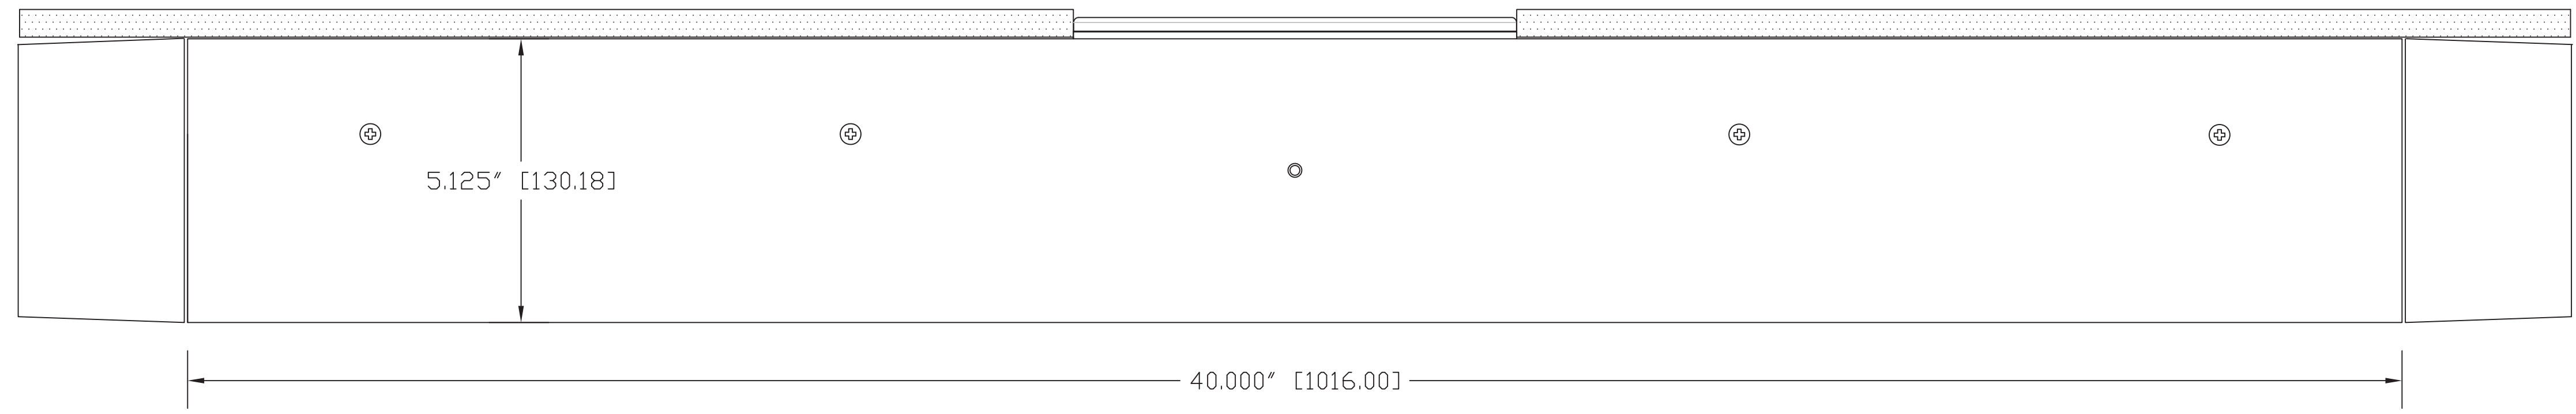

REAR VIEW

TOP VIEW

5.655" [143.64]

SIDE VIEW

6.125" [155.58]

FRONT VIEW

BOTTOM VIEW

vaddio		GENERAL NOTES: DIMENSIONS ARE IN INCHES (IN) UNLESS OTHERWISE NOTED. DO NOT DISTRIBUTE WITHOUT EXPRESS WRITTEN PERMISSION OF VADDIO. DUE TO OUR CONTINUING EFFORTS TO ENHANCE OUR PRODUCTS, WE RESERVE THE RIGHT TO CHANGE SPECIFICATIONS WITHOUT PRIOR NOTICE OR OBLIGATION.	
HuddleSTATION CAMERA/SOUND BAR		PN: 998-8910-000	
Includes Manual Wide-Angle Camera, Speakers, Amps and Interface			
DRAWN RAR	CHECKED	APPROVED RAR	DATE 07/01/2014 SD: 67963.9
THIS DRAWING, INCLUDING ALL SUBJECT MATTERS INDICATED THEREIN OR DERIVED THEREFROM, HERETOFORE, COMPRISES PROPRIETARY INFORMATION AND IS THE EXPRESS PROPERTY OF VADDIO. ALL RIGHTS RESERVED - Copyright 2014.			
MATERIALS CRS SHT, VARIOUS GAUGE BLACK POWDERCOAT: C241-BK303	SCALE 1:2	DRAWING No. 8910-000	REV A
COMMENTS Molecular Particle Regulator (MPR) - NOT INCLUDED	SIZE D		