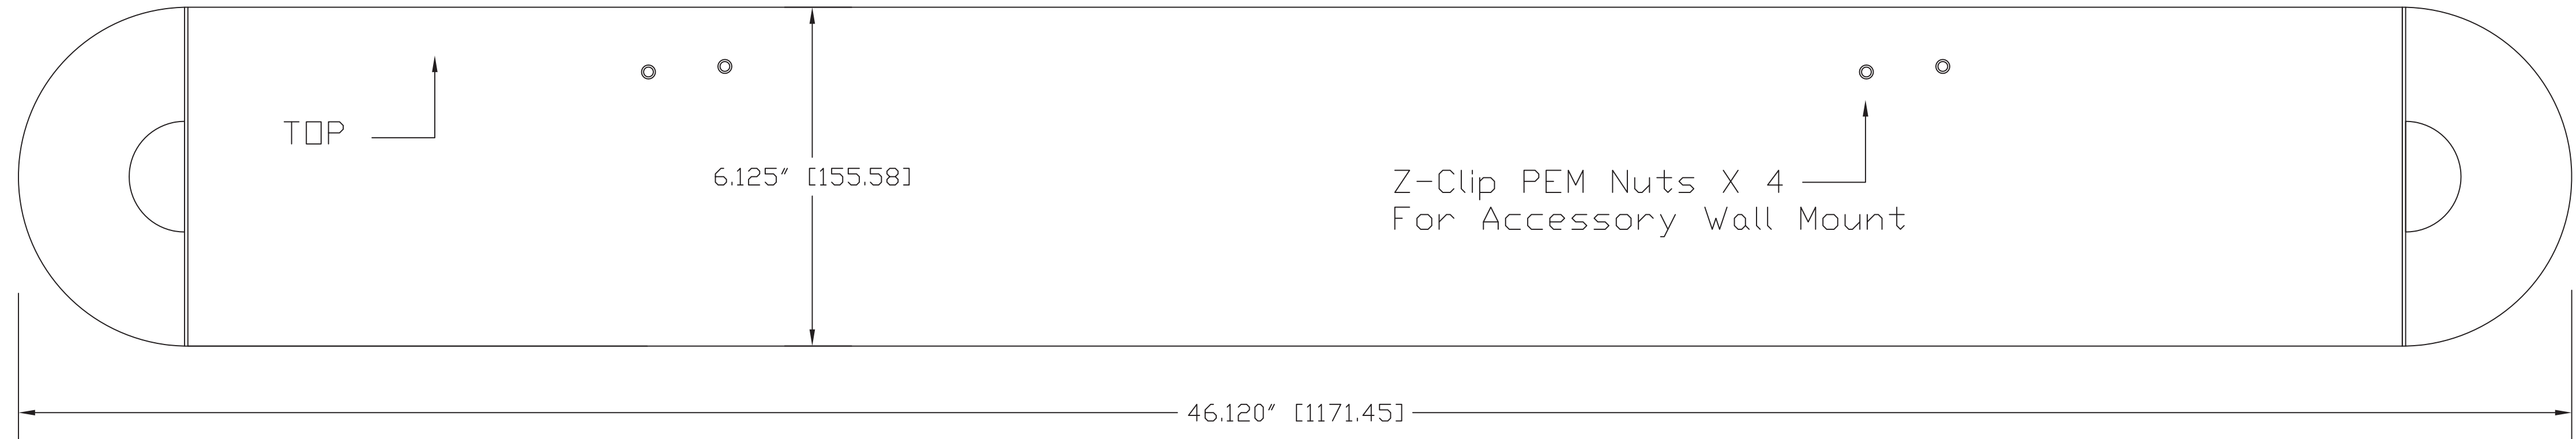

REAR VIEW

TOP VIEW

5.655" [143.64]

SIDE VIEW

6.125" [155.58]

FRONT VIEW

BOTTOM VIEW

vaddio		GENERAL NOTES: DIMENSIONS ARE IN INCHES (IN) UNLESS OTHERWISE NOTED. DO NOT DISTRIBUTE WITHOUT EXPRESS WRITTEN PERMISSION OF VADDIO. DUE TO OUR CONTINUING EFFORTS TO ENHANCE OUR PRODUCTS, WE RESERVE THE RIGHT TO CHANGE SPECIFICATIONS WITHOUT PRIOR NOTICE OR OBLIGATION.	
HuddleSTATION CAMERA/SOUND BAR		PN: 998-8910-000	
Includes Manual Wide-Angle Camera, Speakers, Amps and Interface			
DRAWN RAR	CHECKED	APPROVED RAR	DATE 07/01/2014 SD: 67963.9
THIS DRAWING, INCLUDING ALL SUBJECT MATTERS INDICATED THEREIN OR DERIVED THEREFROM, HERETOFORE, COMPRISES PROPRIETARY INFORMATION AND IS THE EXPRESS PROPERTY OF VADDIO. ALL RIGHTS RESERVED - Copyright 2014.			
MATERIALS CRS SHT, VARIOUS GAUGE BLACK POWDERCOAT: C241-BK303	SCALE 1:2	DRAWING No. 8910-000	REV A
COMMENTS Molecular Particle Regulator (MPR) - NOT INCLUDED	SIZE D		