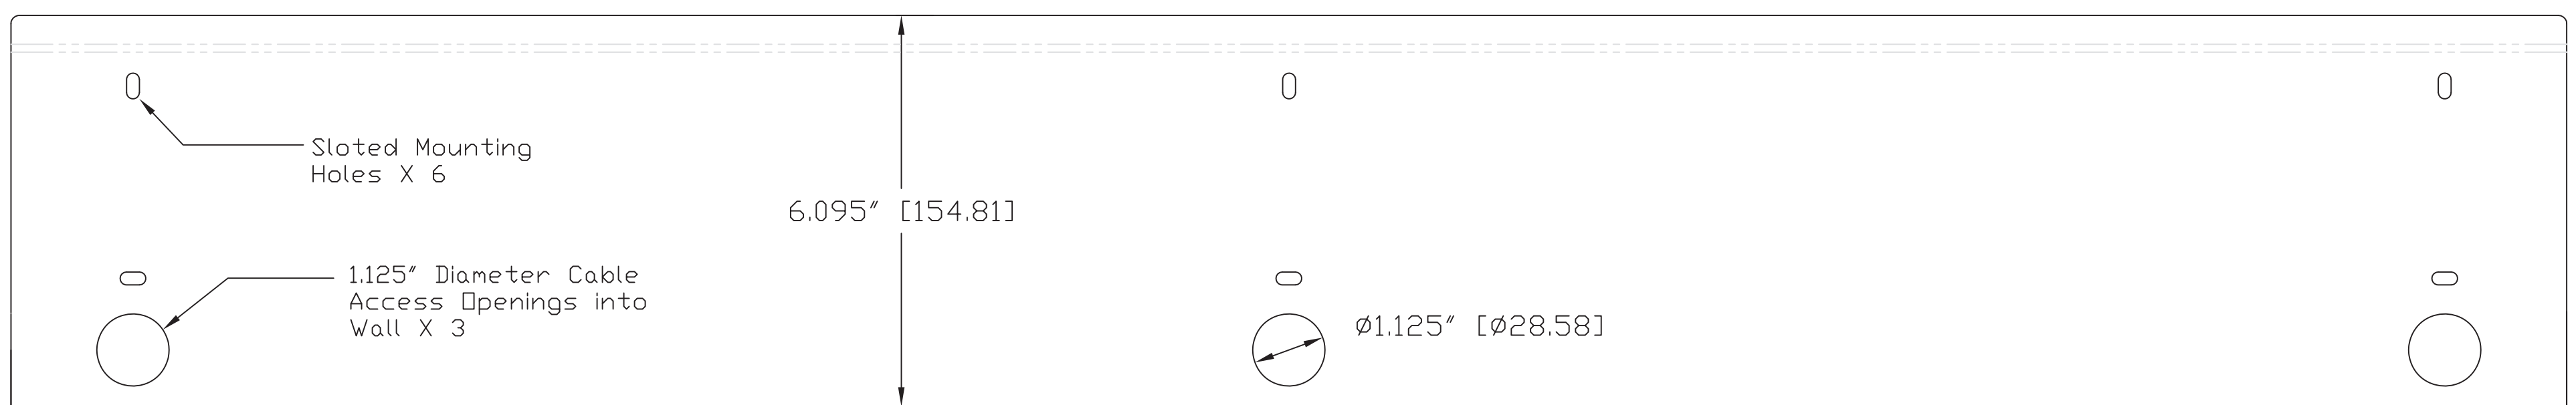

SIDE VIEW

FRONT VIEW

BOTTOM VIEW

Top of Mount

REAR VIEW

SIDE VIEW WALL MOUNTED

REAR VIEW - Camera/Sound Bar with Z-Clips Attached

Z-Clip VIEWS  
(Offset attachment screws)

<b>vaddio</b>		GENERAL NOTES: DIMENSIONS ARE IN INCHES (IN) UNLESS OTHERWISE NOTED. DO NOT DISTRIBUTE WITHOUT EXPRESS WRITTEN PERMISSION OF VADDIO. DUE TO OUR CONTINUING EFFORTS TO ENHANCE OUR PRODUCTS, WE RESERVE THE RIGHT TO CHANGE SPECIFICATIONS WITHOUT PRIOR NOTICE OR OBLIGATION.	
GroupSTATION/HuddleSTATION Premium Wall Mount Option			
Optional Wall Mount System - PN: 998-8901-000			
DRAWN RAR	CHECKED	APPROVED RAR	DATE 08/30/2013
THIS DRAWING, INCLUDING ALL SUBJECT MATTERS INDICATED THEREON OR DERIVED THEREFROM, COMPRISES PROPRIETARY INFORMATION AND IS THE EXPRESS PROPERTY OF VADDIO. All Rights Reserved - Copyright 2013			
MATERIALS CRS SHT, VARIOUS GAUGE BLACK POWDERCOAT - BK303	SCALE 1:2	DRAWING No. 8901-000	REV A1
COMMENTS Optional Wall Mount Accessory	SIZE D		