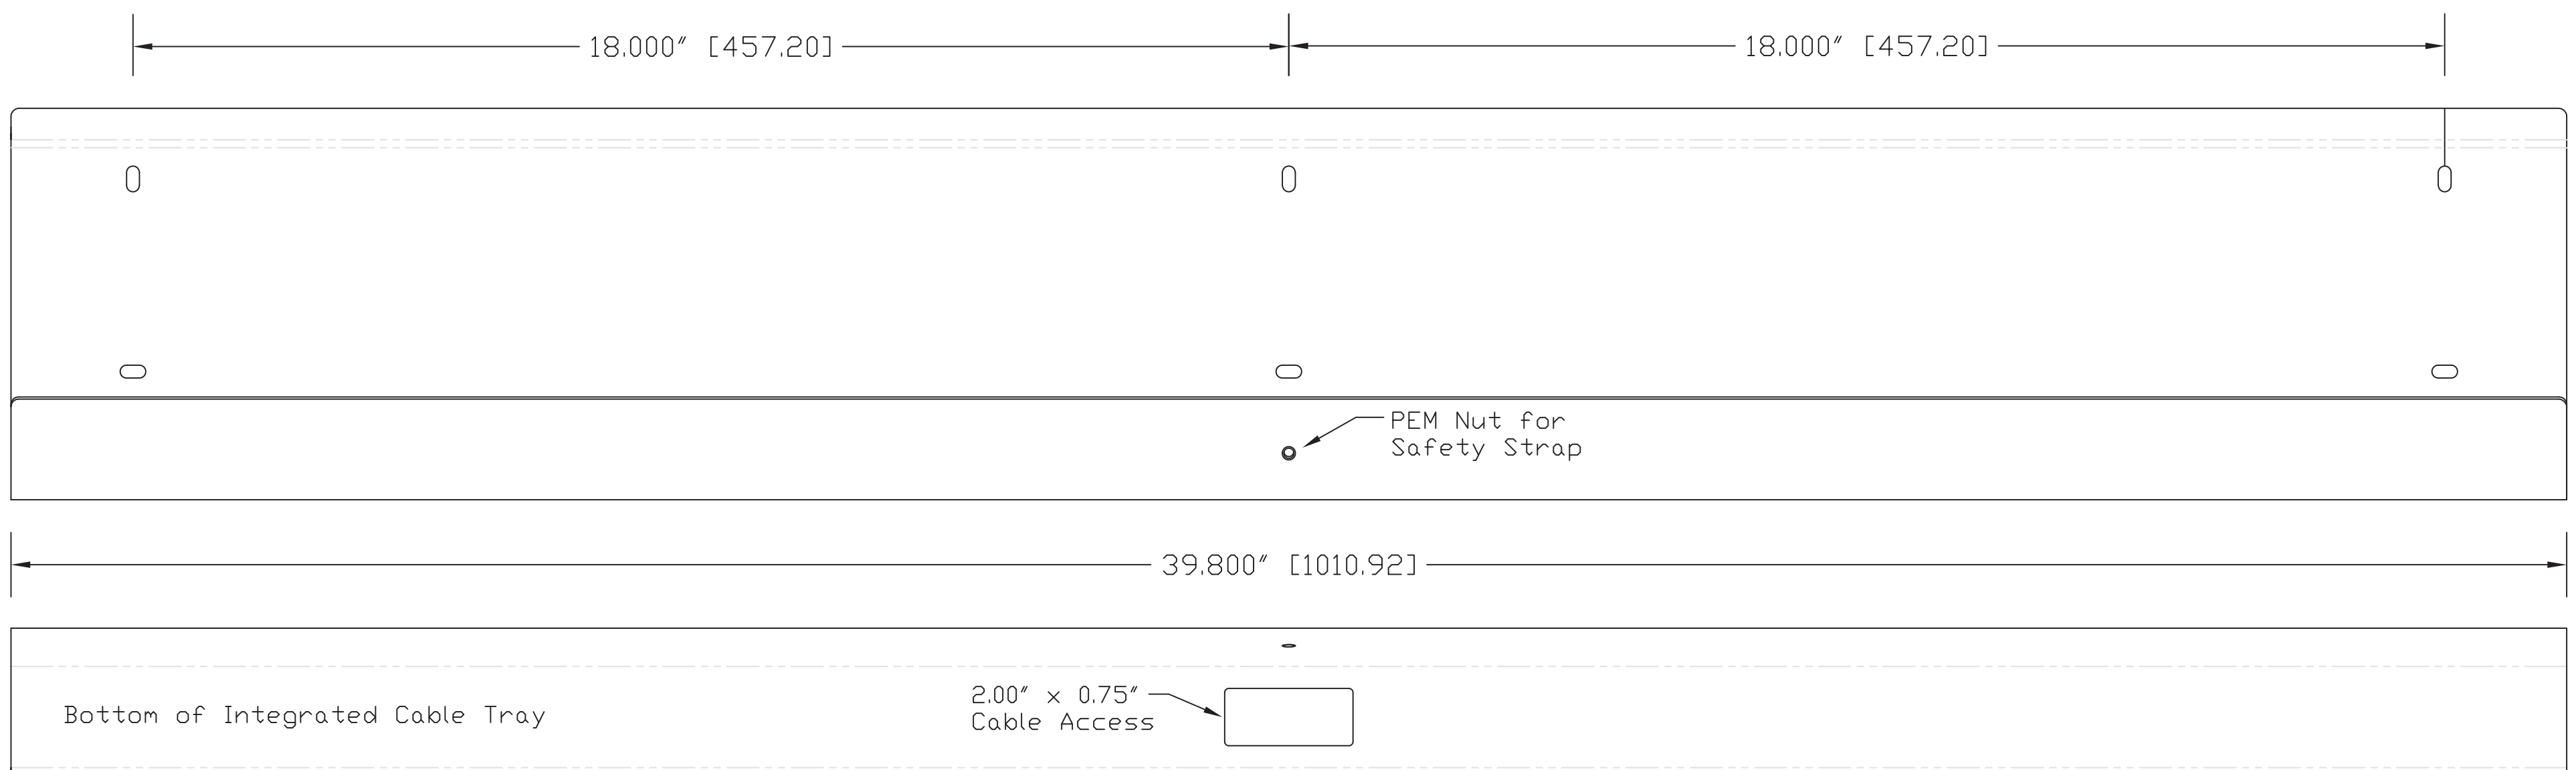

SIDE VIEW

FRONT VIEW

BOTTOM VIEW

Top of Mount

REAR VIEW

SIDE VIEW WALL MOUNTED

REAR VIEW - Camera/Sound Bar with Z-Clips Attached

Z-Clip VIEWS  
(Offset attachment screws)

<b>vaddio</b>		GENERAL NOTES: DIMENSIONS ARE IN INCHES (IN) UNLESS OTHERWISE NOTED. DO NOT DISTRIBUTE WITHOUT EXPRESS WRITTEN PERMISSION OF VADDIO. DUE TO OUR CONTINUING EFFORTS TO ENHANCE OUR PRODUCTS, WE RESERVE THE RIGHT TO CHANGE SPECIFICATIONS WITHOUT PRIOR NOTICE OR OBLIGATION.	
GroupSTATION/HuddleSTATION Premium Wall Mount Option			
Optional Wall Mount System - PN: 998-8901-000			
DRAWN RAR	CHECKED	APPROVED RAR	DATE 08/30/2013
THIS DRAWING, INCLUDING ALL SUBJECT MATTERS INDICATED THEREON OR DERIVED THEREFROM, COMPRISES PROPRIETARY INFORMATION AND IS THE EXPRESS PROPERTY OF VADDIO. All Rights Reserved - Copyright 2013			
MATERIALS CRS SHT, VARIOUS GAUGE BLACK POWDERCOAT - BK303	SCALE 1:2	DRAWING No. 8901-000	REV A1
COMMENTS Optional Wall Mount Accessory	SIZE D		