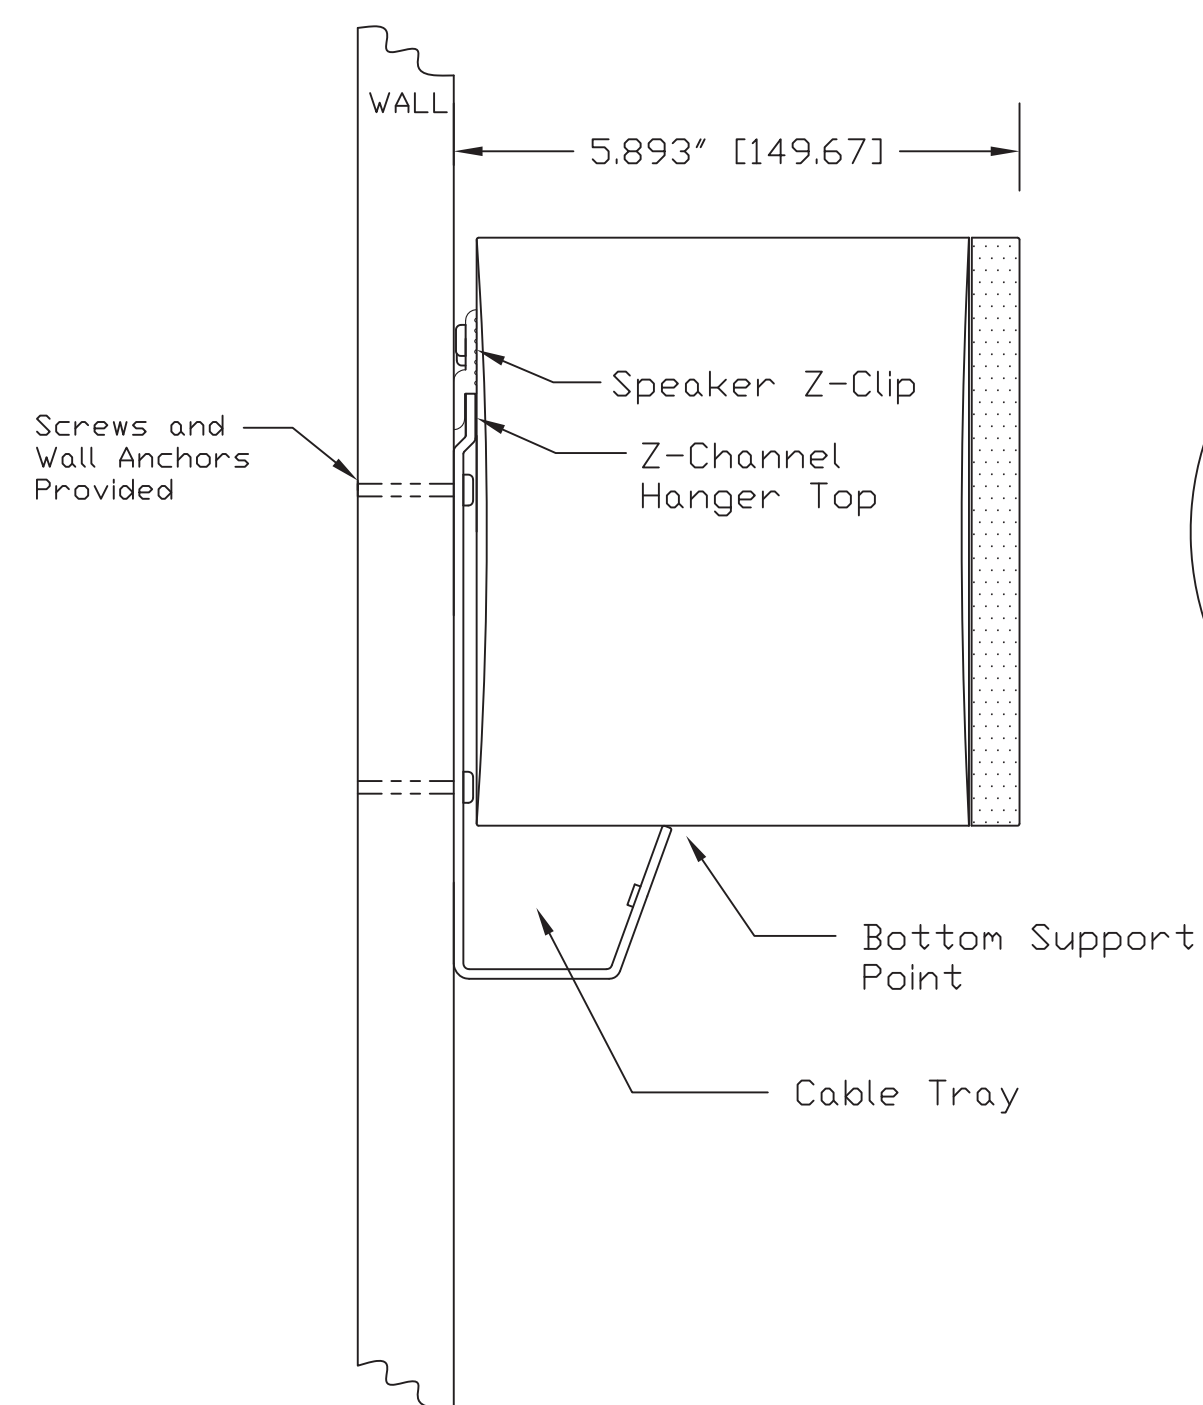

SIDE VIEW

FRONT VIEW

BOTTOM VIEW

Top of Mount

REAR VIEW

SIDE VIEW WALL MOUNTED

REAR VIEW - Camera/Sound Bar with Z-Clips Attached

Z-Clip VIEWS  
(Offset attachment screws)

<b>vaddio</b>		GENERAL NOTES: DIMENSIONS ARE IN INCHES (IN) UNLESS OTHERWISE NOTED. DO NOT DISTRIBUTE WITHOUT EXPRESS WRITTEN PERMISSION OF VADDIO. DUE TO OUR CONTINUING EFFORTS TO ENHANCE OUR PRODUCTS, WE RESERVE THE RIGHT TO CHANGE SPECIFICATIONS WITHOUT PRIOR NOTICE OR OBLIGATION.	
GroupSTATION/HuddleSTATION Premium Wall Mount Option			
Optional Wall Mount System - PN: 998-8901-000			
DRAWN RAR	CHECKED	APPROVED RAR	DATE 08/30/2013
THIS DRAWING, INCLUDING ALL SUBJECT MATTERS INDICATED THEREON OR DERIVED THEREFROM, COMPRISES PROPRIETARY INFORMATION AND IS THE EXPRESS PROPERTY OF VADDIO. All Rights Reserved - Copyright 2013			
MATERIALS CRS SHT, VARIOUS GAUGE BLACK POWDERCOAT - BK303	SCALE 1:2	DRAWING No. 8901-000	REV A1
COMMENTS Optional Wall Mount Accessory	SIZE D		