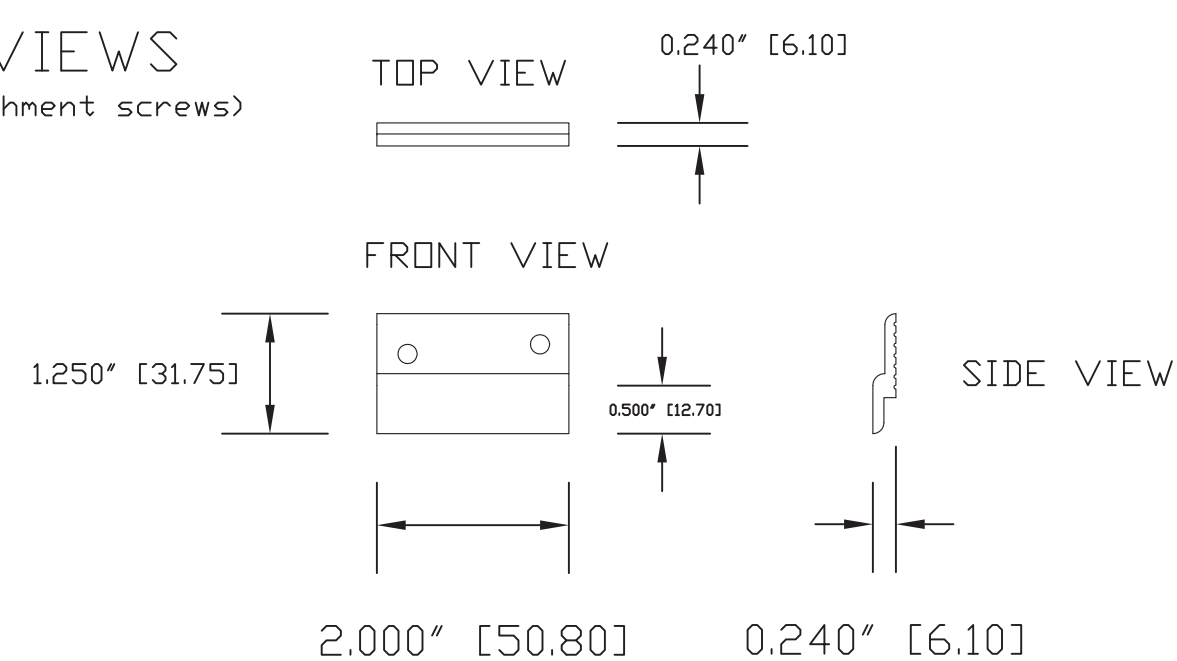

SIDE VIEW

FRONT VIEW

BOTTOM VIEW

Top of Mount

REAR VIEW

SIDE VIEW WALL MOUNTED

REAR VIEW - Camera/Sound Bar with Z-Clips Attached

Z-Clip VIEWS  
(Offset attachment screws)

<b>vaddio</b>		GENERAL NOTES: DIMENSIONS ARE IN INCHES (IN) UNLESS OTHERWISE NOTED. DO NOT DISTRIBUTE WITHOUT EXPRESS WRITTEN PERMISSION OF VADDIO. DUE TO OUR CONTINUING EFFORTS TO ENHANCE OUR PRODUCTS, WE RESERVE THE RIGHT TO CHANGE SPECIFICATIONS WITHOUT PRIOR NOTICE OR OBLIGATION.	
GroupSTATION/HuddleSTATION Premium Wall Mount Option			
Optional Wall Mount System - PN: 998-8901-000			
DRAWN RAR	CHECKED	APPROVED RAR	DATE 08/30/2013
THIS DRAWING, INCLUDING ALL SUBJECT MATTERS INDICATED THEREON OR DERIVED THEREFROM, COMPRISES PROPRIETARY INFORMATION AND IS THE EXPRESS PROPERTY OF VADDIO. All Rights Reserved - Copyright 2013			
MATERIALS CRS SHT, VARIOUS GAUGE BLACK POWDERCOAT - BK303	SCALE 1:2	DRAWING No. 8901-000	REV A1
COMMENTS Optional Wall Mount Accessory	SIZE D		