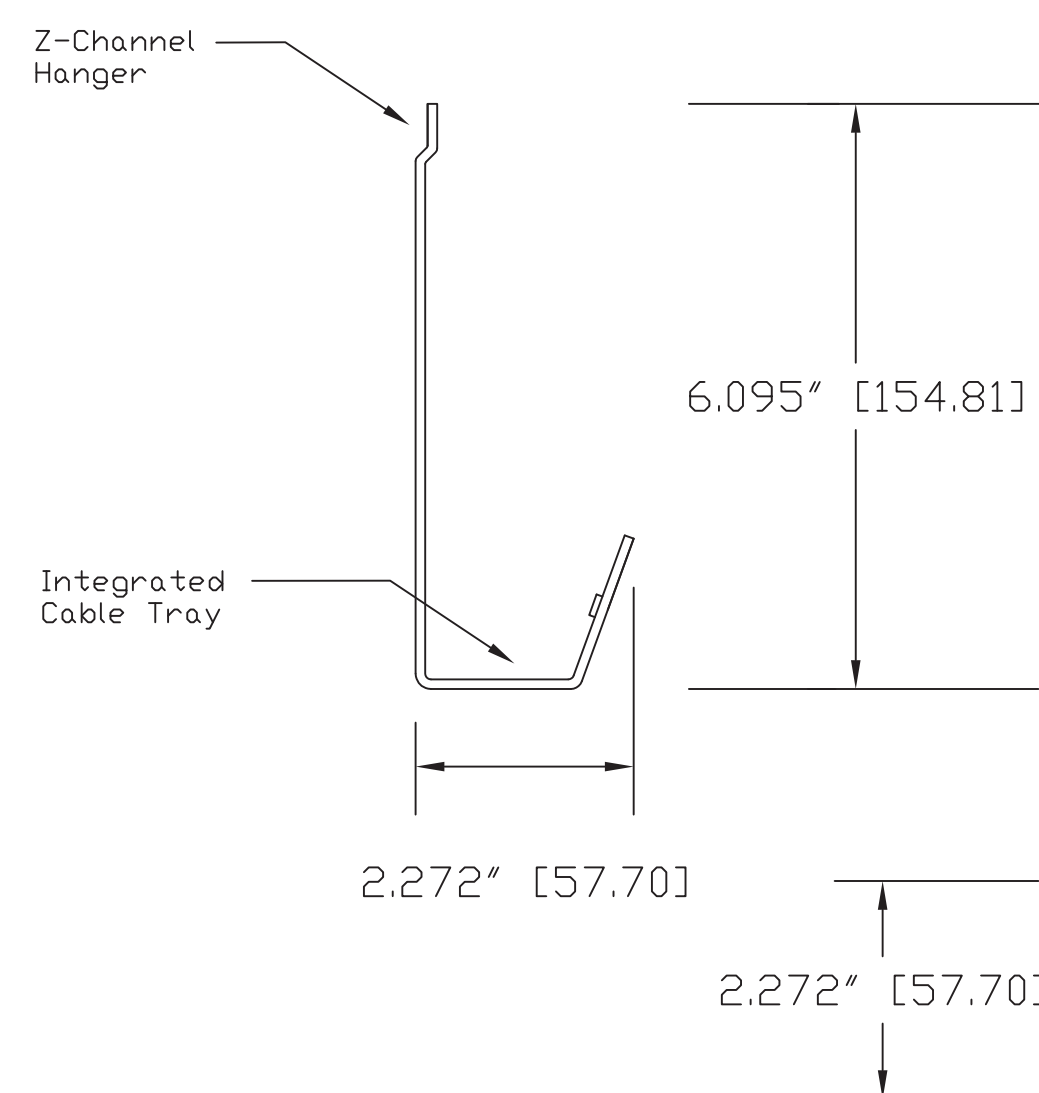

SIDE VIEW

FRONT VIEW

BOTTOM VIEW

Top of Mount

REAR VIEW

SIDE VIEW WALL MOUNTED

REAR VIEW - Camera/Sound Bar with Z-Clips Attached

Z-Clip VIEWS  
(Offset attachment screws)

<b>vaddio</b>		GENERAL NOTES: DIMENSIONS ARE IN INCHES (IN) UNLESS OTHERWISE NOTED. DO NOT DISTRIBUTE WITHOUT EXPRESS WRITTEN PERMISSION OF VADDIO. DUE TO OUR CONTINUING EFFORTS TO ENHANCE OUR PRODUCTS, WE RESERVE THE RIGHT TO CHANGE SPECIFICATIONS WITHOUT PRIOR NOTICE OR OBLIGATION.	
GroupSTATION/HuddleSTATION Premium Wall Mount Option			
Optional Wall Mount System - PN: 998-8901-000			
DRAWN RAR	CHECKED	APPROVED RAR	DATE 08/30/2013
THIS DRAWING, INCLUDING ALL SUBJECT MATTERS INDICATED THEREON OR DERIVED THEREFROM, COMPRISES PROPRIETARY INFORMATION AND IS THE EXPRESS PROPERTY OF VADDIO. All Rights Reserved - Copyright 2013			
MATERIALS CRS SHT, VARIOUS GAUGE BLACK POWDERCOAT - BK303	SCALE 1:2	DRAWING No. 8901-000	REV A1
COMMENTS Optional Wall Mount Accessory	SIZE D		