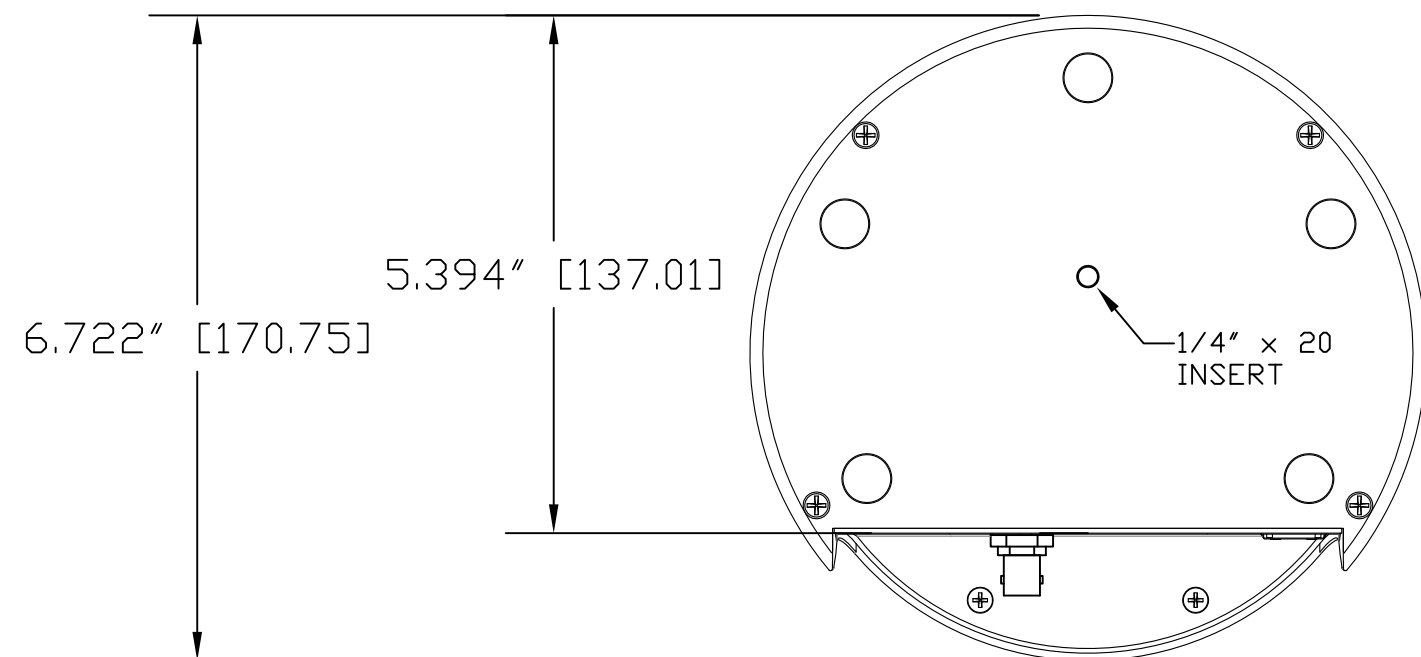

TOP VIEW

SIDE VIEW 1

FRONT VIEW

4.800" [121.92]

REAR VIEW

BOTTOM VIEW

vaddio

GENERAL NOTES:  
DIMENSIONS ARE IN INCHES (mm) UNLESS OTHERWISE NOTED.  
DO NOT DISTRIBUTE WITHOUT EXPRESS WRITTEN PERMISSION  
OF VADDIO. DUE TO OUR CONTINUING EFFORTS TO ENHANCE  
OUR PRODUCTS, WE RESERVE THE RIGHT TO CHANGE  
SPECIFICATIONS WITHOUT PRIOR NOTICE OR OBLIGATION.

MATERIALS Various	SCALE 1:2	DRAWING No. 9930-000	REV Rev A
COMMENTS Molecular Displacement Regulator (MDR) - Not Incl.	SIZE C		