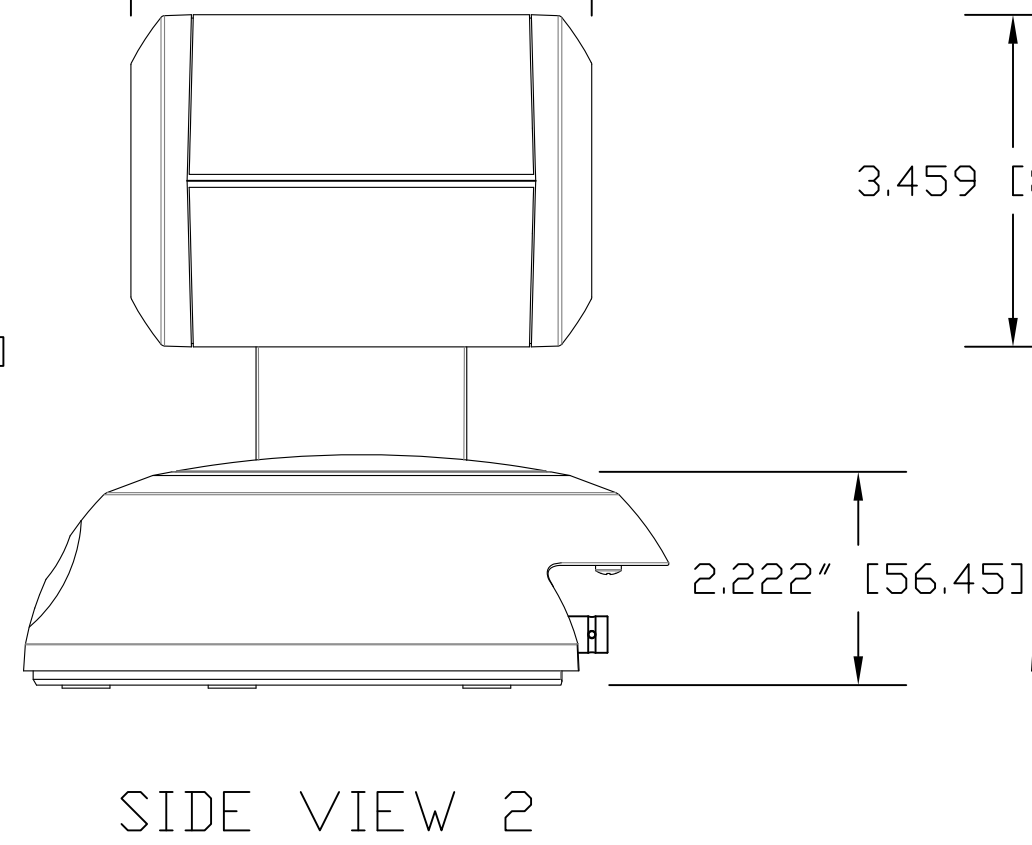

TOP VIEW

SIDE VIEW 1

FRONT VIEW

4.800" [121.92]

REAR VIEW

BOTTOM VIEW

vaddio

GENERAL NOTES:  
DIMENSIONS ARE IN INCHES (mm) UNLESS OTHERWISE NOTED.  
DO NOT DISTRIBUTE WITHOUT EXPRESS WRITTEN PERMISSION  
OF VADDIO. DUE TO OUR CONTINUING EFFORTS TO ENHANCE  
OUR PRODUCTS, WE RESERVE THE RIGHT TO CHANGE  
SPECIFICATIONS WITHOUT PRIOR NOTICE OR OBLIGATION.

RoboSHOT 12 HD-SDI - HD PTZ Camera (12X Optical Zoom)

Camera PN: 998-9930-000  
Simultaneous HD-SDI, IP (H.264) Streaming and HDMI Outputs

DRAWN RAR/WLF	CHECKED	APPROVED RAR	DATE 10/12/2015 SD: 69245.3
------------------	---------	-----------------	-----------------------------------

MATERIALS Various	SCALE 1:2	DRAWING No. 9930-000	REV Rev A
COMMENTS Molecular Displacement Regulator (MDR) - Not Incl.	SIZE C		