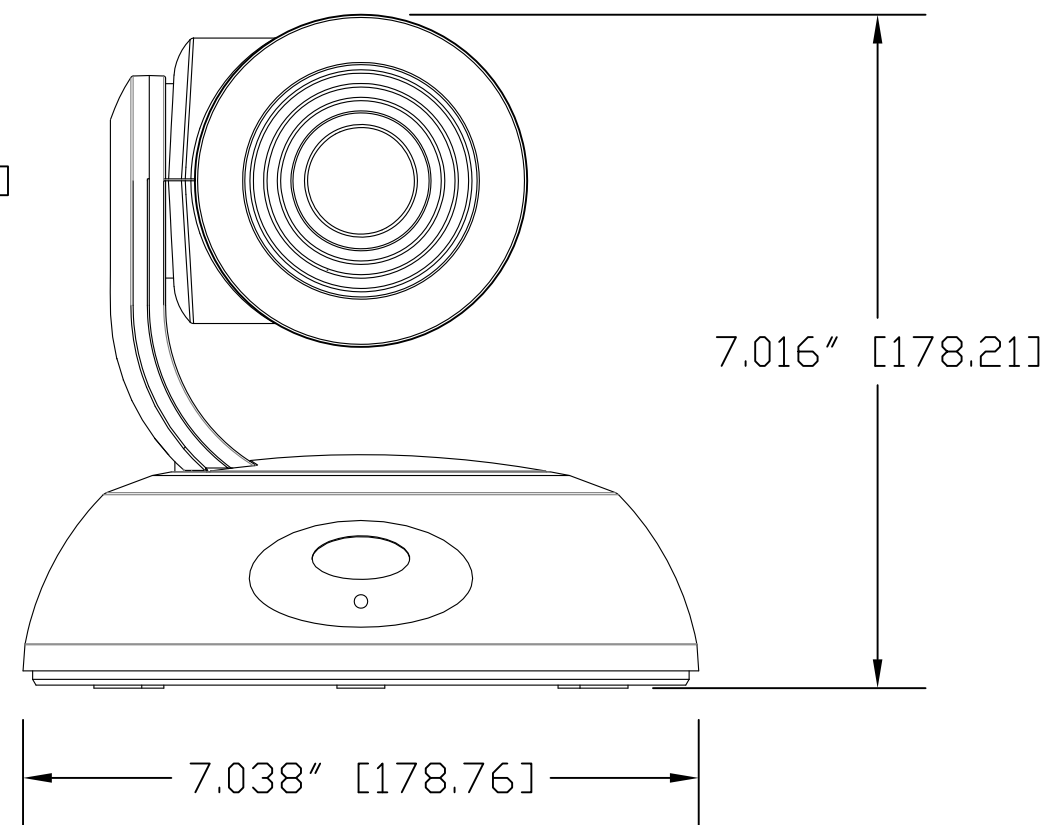

TOP VIEW

SIDE VIEW 1

FRONT VIEW

4.800" [121.92]

REAR VIEW

BOTTOM VIEW

vaddio

GENERAL NOTES:  
DIMENSIONS ARE IN INCHES (mm) UNLESS OTHERWISE NOTED.  
DO NOT DISTRIBUTE WITHOUT EXPRESS WRITTEN PERMISSION  
OF VADDIO. DUE TO OUR CONTINUING EFFORTS TO ENHANCE  
OUR PRODUCTS, WE RESERVE THE RIGHT TO CHANGE  
SPECIFICATIONS WITHOUT PRIOR NOTICE OR OBLIGATION.

MATERIALS Various	SCALE 1:2	DRAWING No. 9930-000	REV Rev A
COMMENTS Molecular Displacement Regulator (MDR) - Not Incl.	SIZE C		