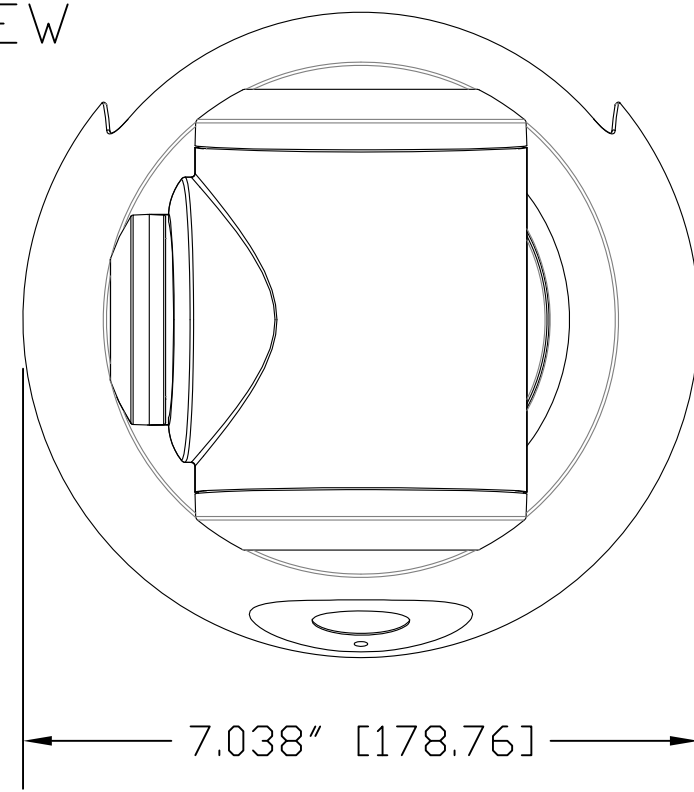

TOP VIEW

SIDE VIEW 1

FRONT VIEW

4.800" [121.92]

REAR VIEW

BOTTOM VIEW

vaddio

GENERAL NOTES:  
DIMENSIONS ARE IN INCHES (mm) UNLESS OTHERWISE NOTED.  
DO NOT DISTRIBUTE WITHOUT EXPRESS WRITTEN PERMISSION  
OF VADDIO. DUE TO OUR CONTINUING EFFORTS TO ENHANCE  
OUR PRODUCTS, WE RESERVE THE RIGHT TO CHANGE  
SPECIFICATIONS WITHOUT PRIOR NOTICE OR OBLIGATION.

MATERIALS Various	SCALE 1:2	DRAWING No. 9930-000	REV Rev A
COMMENTS Molecular Displacement Regulator (MDR) - Not Incl.	SIZE C		