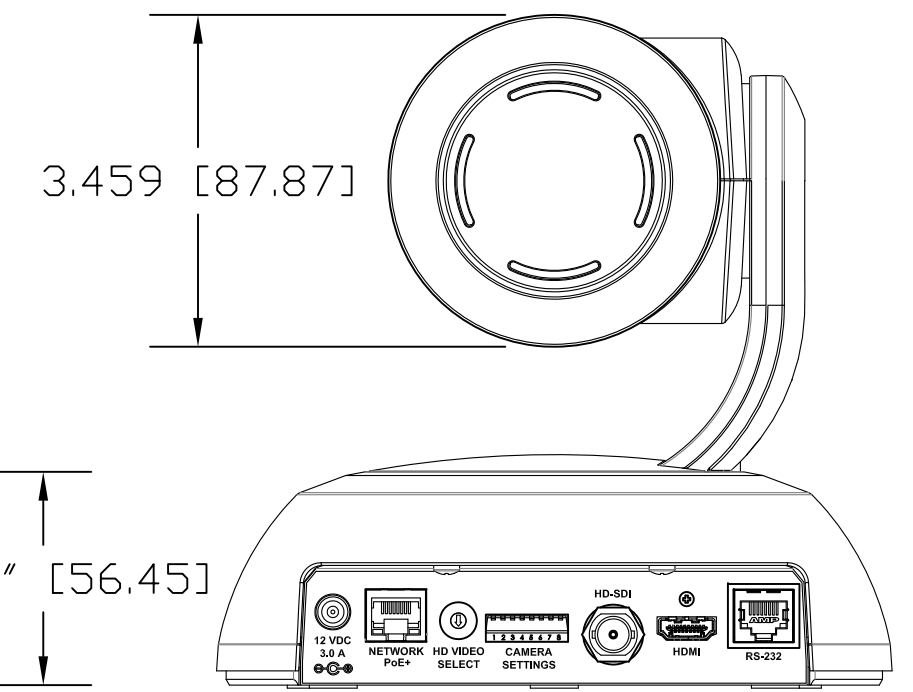

TOP VIEW

SIDE VIEW 1

FRONT VIEW

4.800" [121.92]

REAR VIEW

BOTTOM VIEW

vaddio

GENERAL NOTES:  
DIMENSIONS ARE IN INCHES (mm) UNLESS OTHERWISE NOTED.  
DO NOT DISTRIBUTE WITHOUT EXPRESS WRITTEN PERMISSION  
OF VADDIO. DUE TO OUR CONTINUING EFFORTS TO ENHANCE  
OUR PRODUCTS, WE RESERVE THE RIGHT TO CHANGE  
SPECIFICATIONS WITHOUT PRIOR NOTICE OR OBLIGATION.

RoboSHOT 12 HD-SDI - HD PTZ Camera (12X Optical Zoom)

Camera PN: 998-9930-000  
Simultaneous HD-SDI, IP (H.264) Streaming and HDMI Outputs

DRAWN RAR/WLF	CHECKED	APPROVED RAR	DATE 10/12/2015 SD: 69245.3
------------------	---------	-----------------	-----------------------------------

MATERIALS Various	SCALE 1:2	DRAWING No. 9930-000	REV Rev A
COMMENTS Molecular Displacement Regulator (MDR) - Not Incl.	SIZE C		