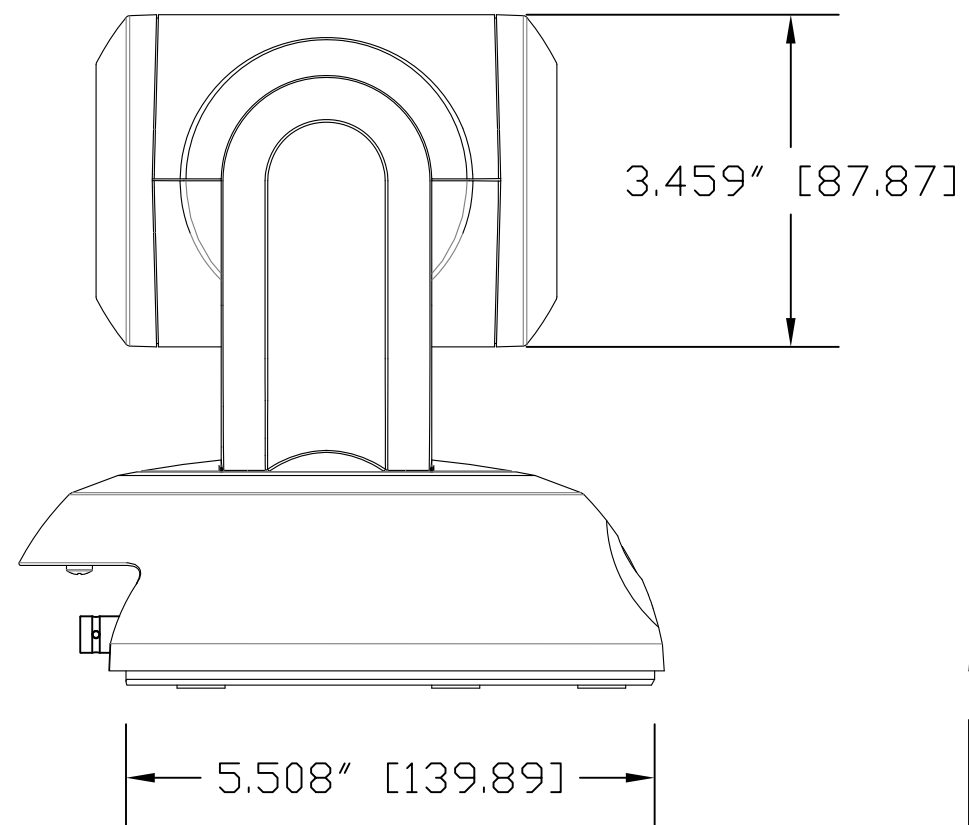

TOP VIEW

SIDE VIEW 1

FRONT VIEW

4.800" [121.92]

REAR VIEW

BOTTOM VIEW

vaddio

GENERAL NOTES:  
DIMENSIONS ARE IN INCHES (mm) UNLESS OTHERWISE NOTED.  
DO NOT DISTRIBUTE WITHOUT EXPRESS WRITTEN PERMISSION  
OF VADDIO. DUE TO OUR CONTINUING EFFORTS TO ENHANCE  
OUR PRODUCTS, WE RESERVE THE RIGHT TO CHANGE  
SPECIFICATIONS WITHOUT PRIOR NOTICE OR OBLIGATION.

MATERIALS Various	SCALE 1:2	DRAWING No. 9930-000	REV Rev A
COMMENTS Molecular Displacement Regulator (MDR) - Not Incl.	SIZE C		