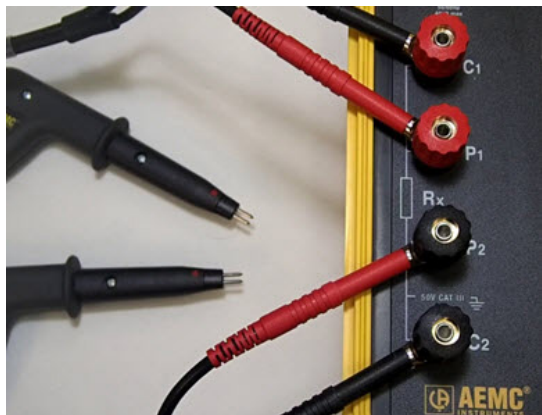

For the probes with **Red/Blk** and **Red/Blk** leads and **Red DOT** located on the probe tip:
Connect them as shown here.

6292 Micro-Ohmmeter Probe Set

Probe #1 Colors	Probe #2 Colors	Probe Handle Colors	Catalog #	Image
Red/Red	Blk/Blk	Red and Blk	2129.72 (25 ft)	
			2129.73 (50 ft)	