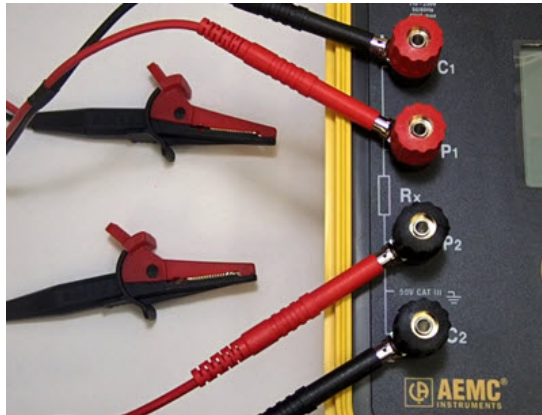

For the probes with **Red/Blk** and **Red/Blk** leads:
Connect them as shown here.