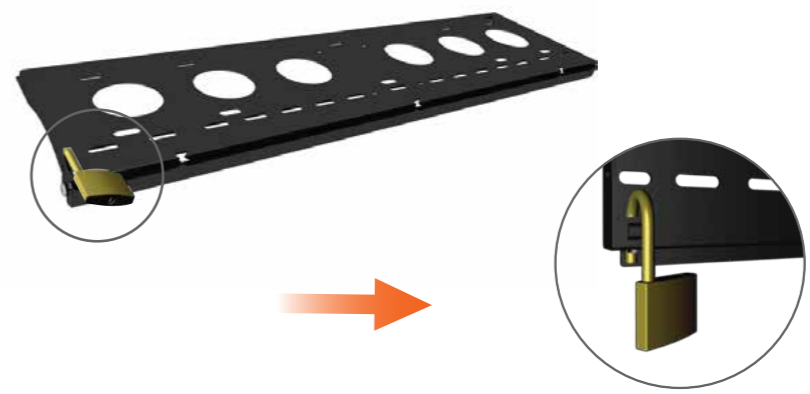

注意事項 Note Hinweis Remarque
Nota 注意事項 Nota Nota
Zaznaczaję Примечание OBS

Step 6