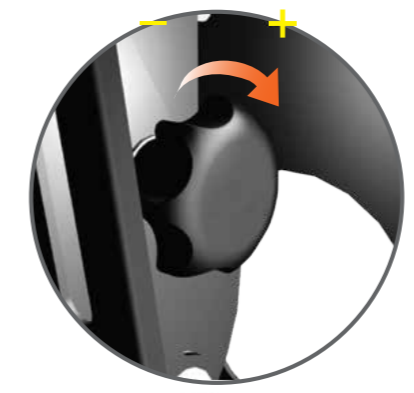

Torque adjust

Tilt adjust: 30° Tilt Range