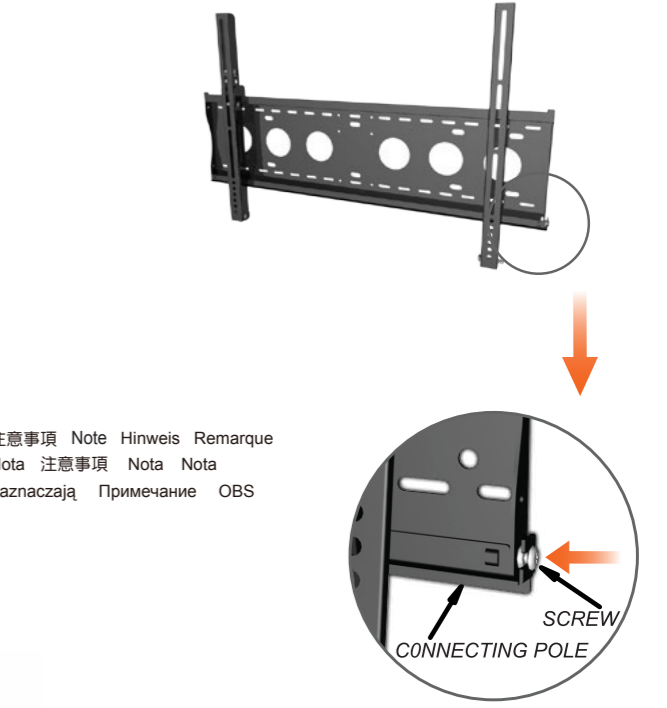

Step 1

Masonry Walls or Cement Walls

Stud Walls

Step 2

注意事項 Note Hinweis Remarque
Nota 注意事項 Nota Nota
Zaznaczaję Примечание OBS

Step 3

1
2

注意事項 Note Hinweis Remarque
Nota 注意事項 Nota Nota
Zaznaczaję Примечание OBS

中文 選擇顯示器的視角為0°時	中文 選擇顯示器的視角為5°/10°/13°/15°時
EN When the display view is at 0°	EN When the display viewing angle 5°/10°/13°/15° is selected
DE Wenn der Winkel des anzeigen 0° ist	DE Wenn ein Blickwinkel von 5°/10°/13°/15° gewünscht wird
FR Lorsque l'angle du afficher est 0°	FR Lorsqu'un angle de 5°/10°/13°/15° est utilisé
ES Si ve el monitor a 0°	ES Si desea seleccionar ángulos de 5°/10°/13°/15°
日本語 ディスプレイ視角が0°を選択する場合	日本語 ディスプレイ視角が5°/10°/13°/15°を選択する場合
IT Quando la visualizzazione della display è a 0°	IT Quando viene selezionato un angolo di visualizzazione di 5°/10°/13°/15°
PT Quando a vista da exibição estiver em 0°	PT Quando o ângulo 5°/10°/13°/15° da visão da exibição for selecionado
PL Kiedy opinia pokaz jest przy 0°	PL Kiedy opinia oglądający ką 5°/10°/13°/15° jest doberany
RU Когда взгляд дисплей на 0°	RU Когда урон 5°/10°/13°/15° viewing дисплей выбран
SV När Visa-vyn är 0°	SV När Visa 5°/10°/13°/15° är vald

3

注意事項 Note Hinweis Remarque
Nota 注意事項 Nota Nota
Zaznaczaję Примечание OBS

Step 4

Step 5

注意事項 Note Hinweis Remarque
Nota 注意事項 Nota Nota
Zaznaczaję Примечание OBS

Step 6

注意事項 Note Hinweis Remarque
Nota 注意事項 Nota Nota
Zaznaczaję Примечание OBS

Torque adjust

Tilt adjust: 30° Tilt Range