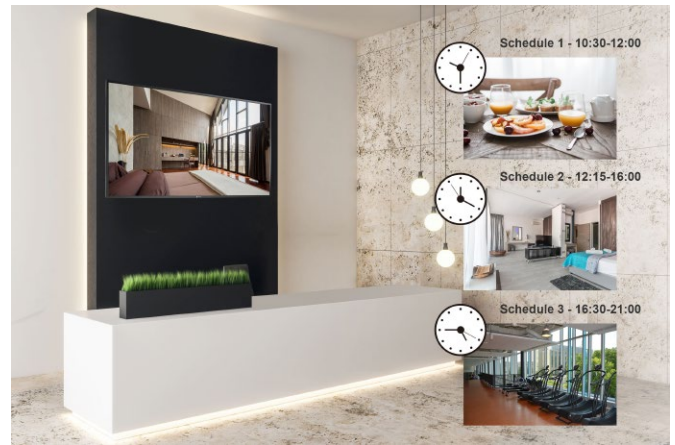

## Versatile Content Playback and Scheduling

The embedded 4K media player allows to conveniently play content from a USB drive, micro SD or the internal storage. Simply create scheduled playlists with the included remote control to display your personalized content.