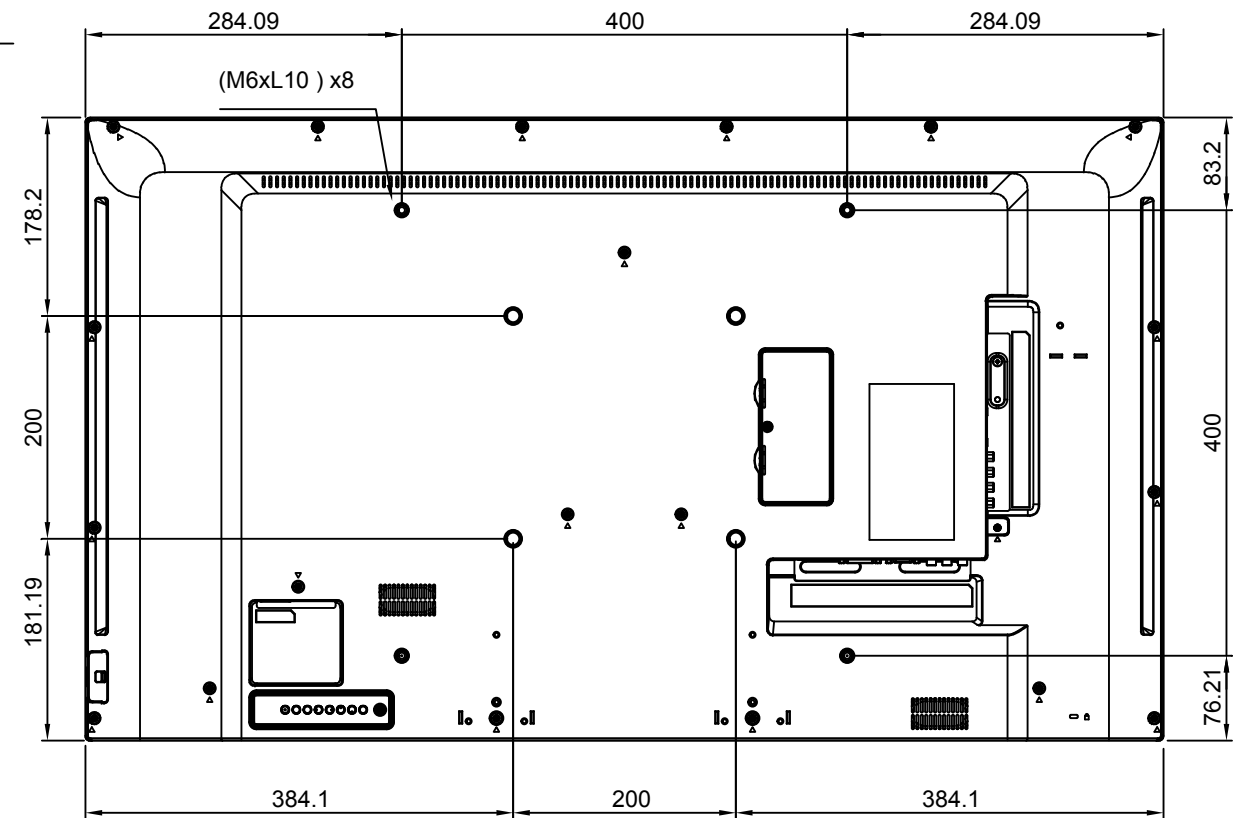

PM-43

Net Weight : 8.7kg

SPECIFICATIONS SUBJECT TO CHANGE WITHOUT NOTICE.

 www.agneovo.com	Model Name:			
	PM-43			
<small>THIS DRAWING ON THIS PRINT AND INFORMATION BELONG WITH AG Neovo. ANY REPRODUCTION IN PART OR WHOLE WITHOUT WRITTEN PERMISSION OF AG Neovo IS PROHIBITED.</small>	 P/C:PM43A0	SCALE 1:1	UNITS mm	V.1.03