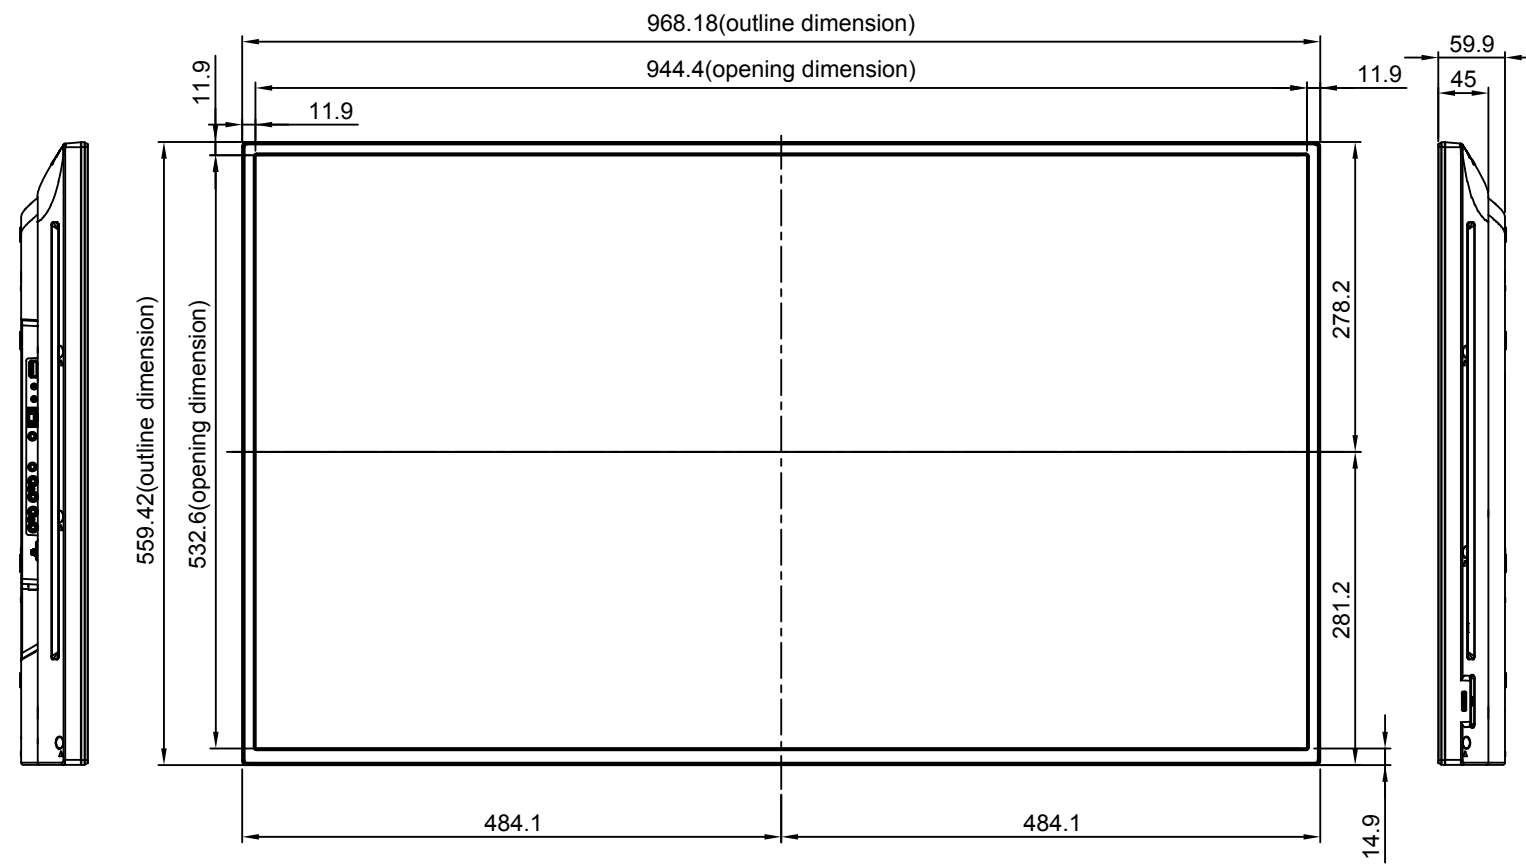

PM-43

Net Weight : 8.7kg

SPECIFICATIONS SUBJECT TO CHANGE WITHOUT NOTICE.

 www.agneovo.com	Model Name:			
	PM-43			
<small>THIS DRAWING ON THIS PRINT AND INFORMATION BELONG WITH AG Neovo. ANY REPRODUCTION IN PART OR WHOLE WITHOUT WRITTEN PERMISSION OF AG Neovo IS PROHIBITED.</small>	 P/C:PM43A0	SCALE 1:1	UNITS mm	V.1.03