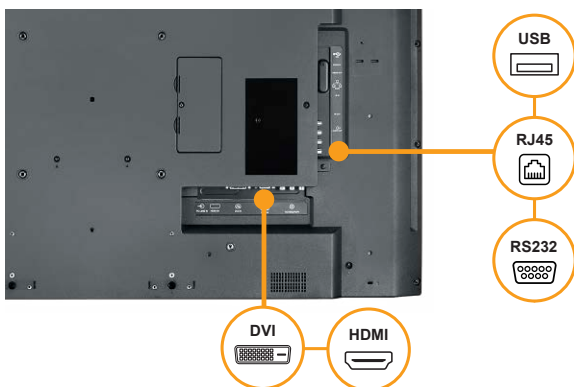

PM-Series LCD Display 32" | 43" | 48"

**Slim Bezel Displays for
a Simple and Affordable
Digital Signage Solution**

The PM-Series slim bezel displays are designed for commercial applications that require the delivery of impactful content at a reduced total cost of operation. Given its easy-to-use content playback, Full HD resolution with a wide viewing angle, brightness of 350 nits and 16/7 reliability, these signage displays are the ideal solution for digital signage applications in restaurants, retail stores, medical offices, corporate meeting areas and hospitality.

Simple Content Scheduling

The embedded USB media player allows users to conveniently play content from a USB drive. Simply create scheduled playlists and configure playback settings with the included remote control to display your personalized content.

Easily Deliver Business Messaging

The PM-Series combines Full HD 1920x1080 resolution, 350 nits of brightness and 16/7 commercial operation times to easily deliver business messaging and boost customer engagement.

Features

- Full HD 1920 x 1080 resolution
- Anti-Burn-in™ technology prevents image ghosting
- Image Enhancer: 3D Comb Filter / Deinterlace / Noise Reduction
- Versatile connectivity: HDMI, DVI, VGA, Component, Composite
- An integrated scheduler allows content programming based on time and day
- Built-in USB media player for simple signage content delivery
- DMR function: play media shared over a local network
- RJ45, RS232, IR device control support
- Selectable gamma curves optimise different kinds of images
- Built-in speakers
- Ideal for 16/7 commercial operation