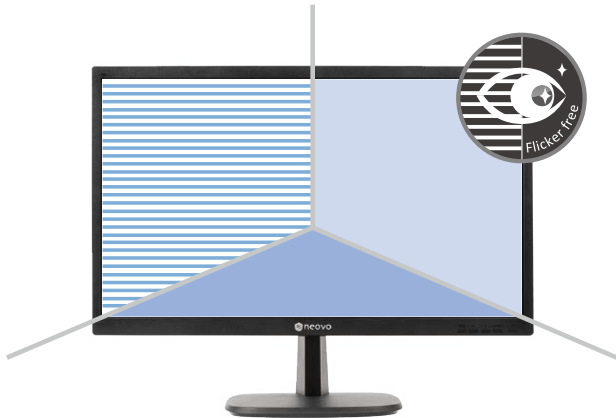

LA-Series LCD Monitor 22" | 24" | 27"

Essential Displays for Both Workplace and Home

Eye comfort characterises the LA-Series, an array of displays crafted to accommodate daily usage. Multiple connectivity options—DisplayPort, HDMI, and VGA—and hence diverse multimedia applications are complemented by the flexibility of settling for a 4:3 or 16:9 aspect ratio. Also featuring a wide viewing angle, an outstanding contrast ratio, and exceptional colour performance, they promise to deliver a pleasantly rewarding visual experience either at work or at home.

Flexible Connectivity and Multimedia Options

Connectivity versatility brings immense flexibility. Given its HDMI, DisplayPort, and VGA input options, you can easily connect an LA-Series display to your current or older peripherals, like PCs, laptops, or media players at the workplace or home.

Laptop

Media player

PC

HDMI

Audiovisual Multimedia Enjoyment

A 20,000,000:1 contrast ratio, precise colour temperature and preset picture mode settings for reading texts, browsing webpages, or watching videos make the LA-Series a competent multimedia platform. Whether watching videos or listening to music, you can either count on its built-in speakers or plug in your earphones.

Features

- Full HD 1920 x 1080 resolution
- Crisp 20,000,000:1 dynamic contrast ratio
- DisplayPort and HDMI inputs for Full HD connectivity with a variety of devices
- Blue-light filter and Flicker-free display technology reduces eye discomfort
- Selectable aspect ratio
- Built-in speakers and audio mini-jack in/out connection
- VESA mount compatibility for flexible installation