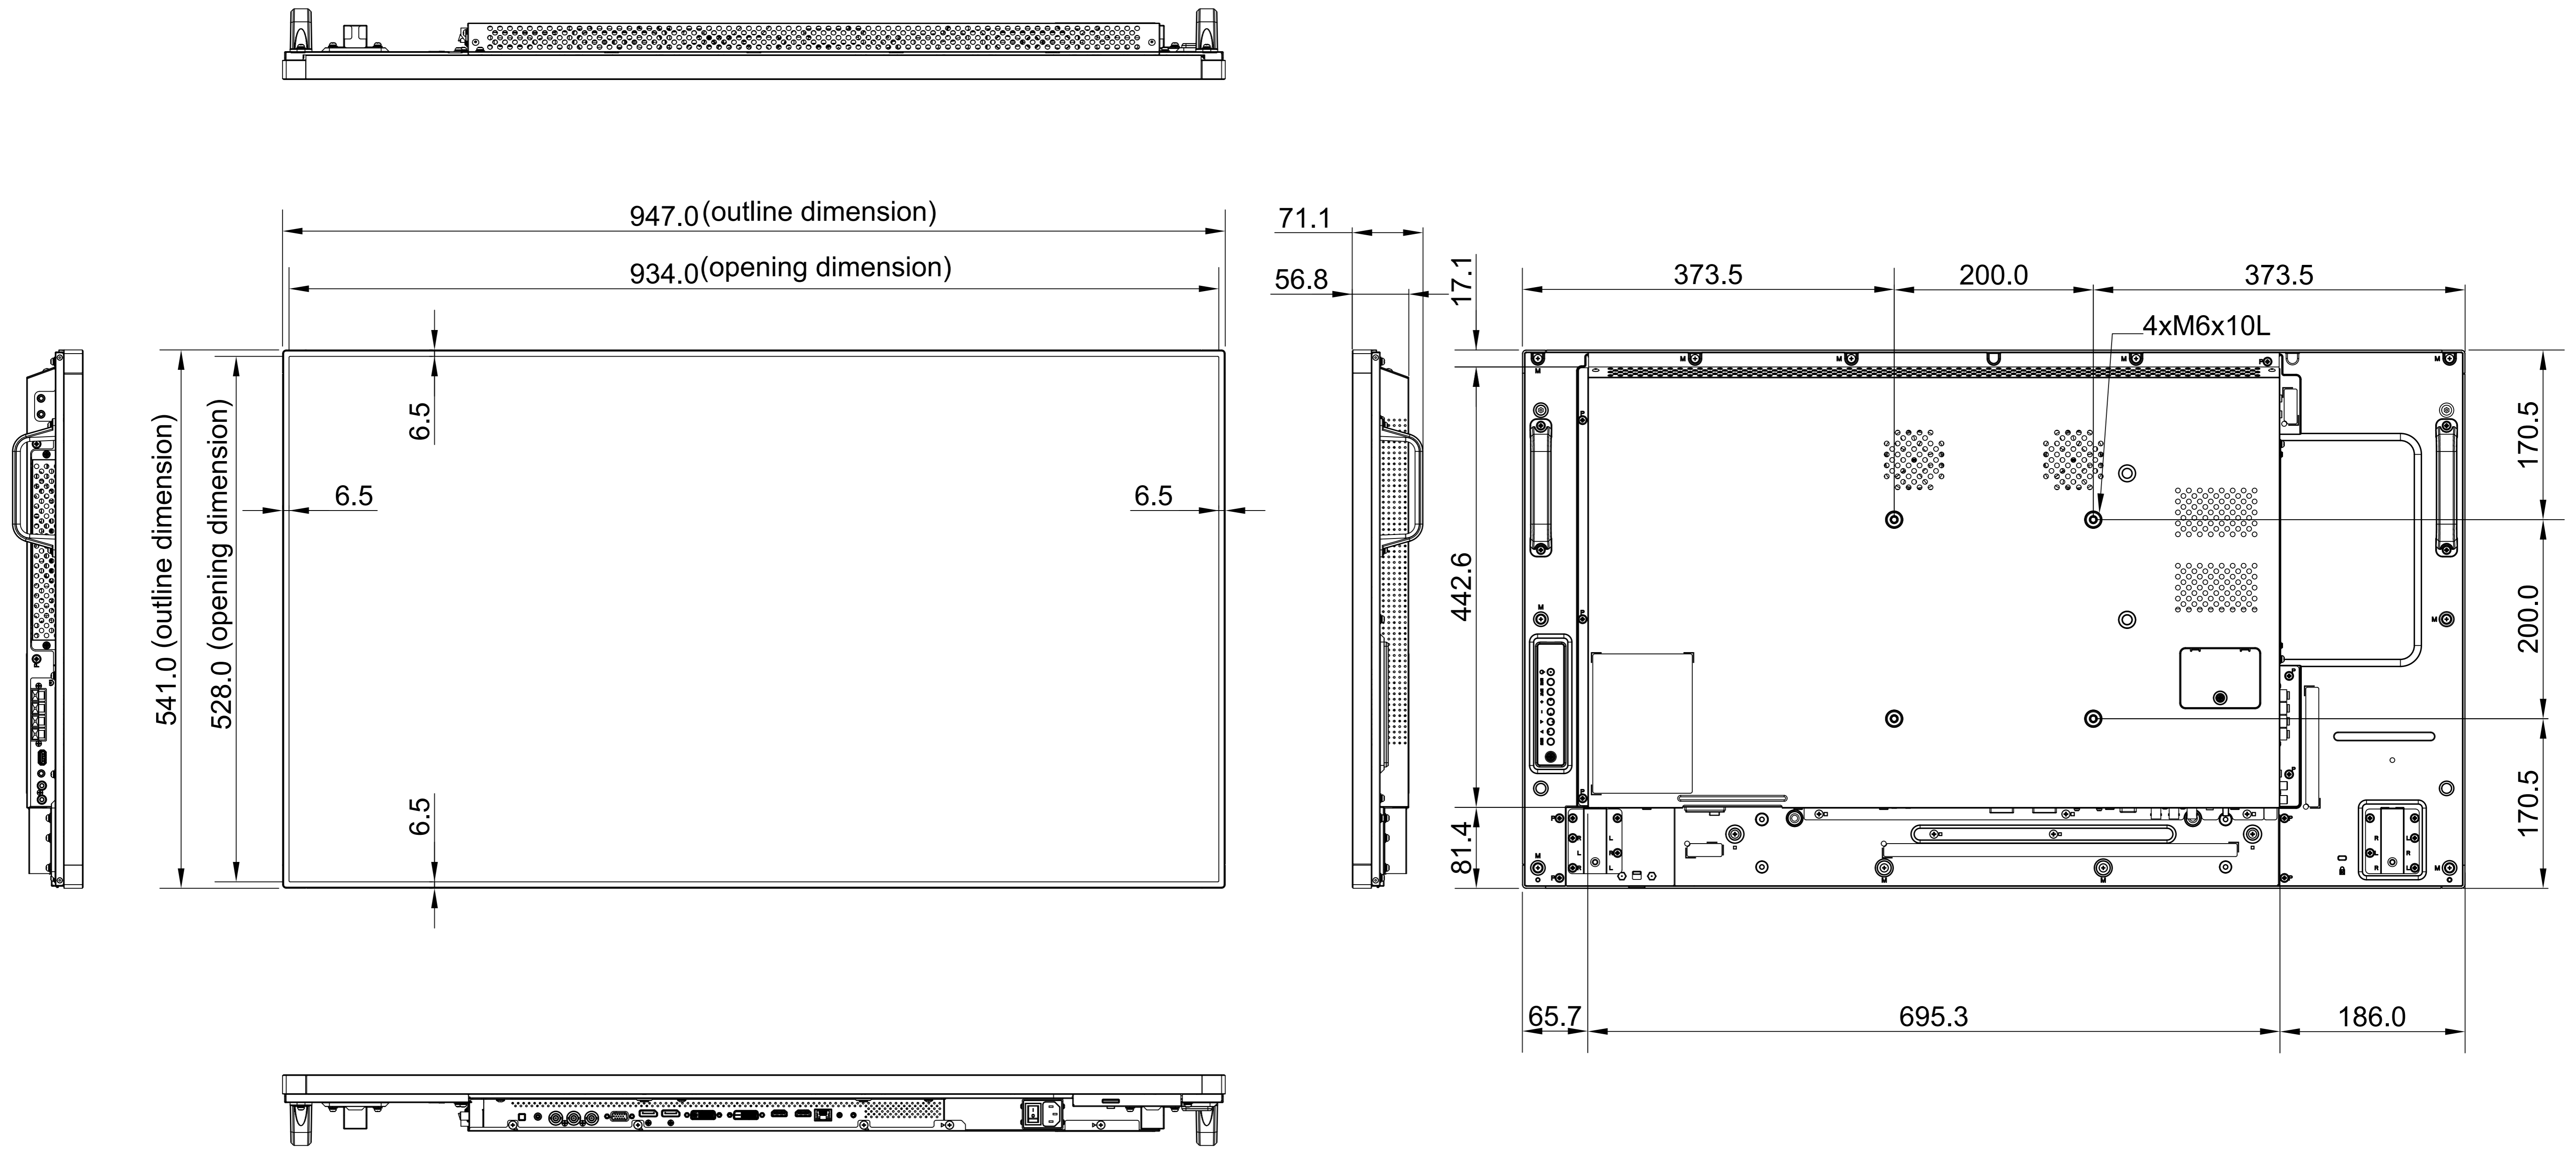

PD-42

Net weight: 15.3kg

SPECIFICATIONS SUBJECT TO CHANGE WITHOUT NOTICE.

 www.agneovo.com	Model Name:	
	PD-42	
<small>THIS DRAWING ON THIS PRINT AND INFORMATION BELONG WITH AG Neovo. ANY REPRODUCTION IN PART OR WHOLE WITHOUT WRITTEN PERMISSION OF AG Neovo IS PROHIBITED.</small>	 <small>P/C: PD4200</small>	<small>SCALE 1:1 UNITS mm V1.02</small>