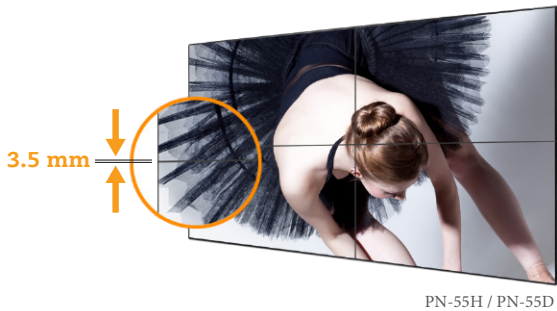

PN-Series LCD Display 46" | 55"

Ultra slim bezel displays
for seamless digital
signage integration

The PN-Series ultra slim bezel displays are designed for professional video wall applications. Given its built-in scheduler, OPS slot and tiling function, these premium displays are easy to setup and maintain. With its up to 700 nits* of brightness and premium-grade panel, visually stunning video walls can be displayed in demanding environments — from large public venues to 24/7 operation control rooms.

PN-55H / PN-55D

Professional Video Walls

46" super narrow bezel 5.7 mm and 55" ultra narrow bezel 3.5 mm professional video wall displays create seamless images for an uninterrupted visual experience. For a complete video wall setup, up to 15x10* tiling is supported via DisplayPort* and DVI interfaces.

Full HD
700 nits

High Visibility and Flexibility

High contrast, wide viewing angles and up to 700 nits* of brightness give you images with superior clarity while the flexible landscape or portrait display orientation suits preferred content layouts and fulfills different applications.

Features

- Full HD 1920 x 1080 resolution
- Anti-Burn-in™ technology prevents image ghosting
- 3.5mm ultra narrow bezel for seamless LCD video walls
- DisplayPort 1.2 Multistream functionality allows for 4K UHD resolution across a 2x2 video wall
- PiP/PbP functions enable multi-source viewing simultaneously*
- Image Enhancer: 3D Comb Filter / Deinterlace / Noise Reduction / Freeze*
- Versatile connectivity: DisplayPort, HDMI, DVI, VGA, Composite, Component
- An integrated scheduler allows content programming based on time and day