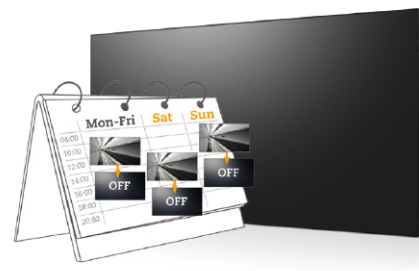

PN-Series LCD Display 46" | 55"

Ultra slim bezel displays
for seamless digital
signage integration

The PN-Series ultra slim bezel displays are designed for professional video wall applications. Given its built-in scheduler, OPS slot and tiling function, these premium displays are easy to setup and maintain. With its up to 700 nits* of brightness and premium-grade panel, visually stunning video walls can be displayed in demanding environments — from large public venues to 24/7 operation control rooms.

Easy Control for Large-Scale Digital Signage

Its built-in scheduler and OPS slot are complemented by IR / RS232 looping and Ethernet control capabilities to easily control, setup and maintain large-scale digital signage video walls installations.

Full HD
700 nits

High Visibility and Flexibility

High contrast, wide viewing angles and up to 700 nits* of brightness give you images with superior clarity while the flexible landscape or portrait display orientation suits preferred content layouts and fulfills different applications.

Features

- Full HD 1920 x 1080 resolution
- Anti-Burn-in™ technology prevents image ghosting
- 3.5mm ultra narrow bezel for seamless LCD video walls
- DisplayPort 1.2 Multistream functionality allows for 4K UHD resolution across a 2x2 video wall
- PiP/PbP functions enable multi-source viewing simultaneously*
- Image Enhancer: 3D Comb Filter / Deinterlace / Noise Reduction / Freeze*
- Versatile connectivity: DisplayPort, HDMI, DVI, VGA, Composite, Component
- An integrated scheduler allows content programming based on time and day