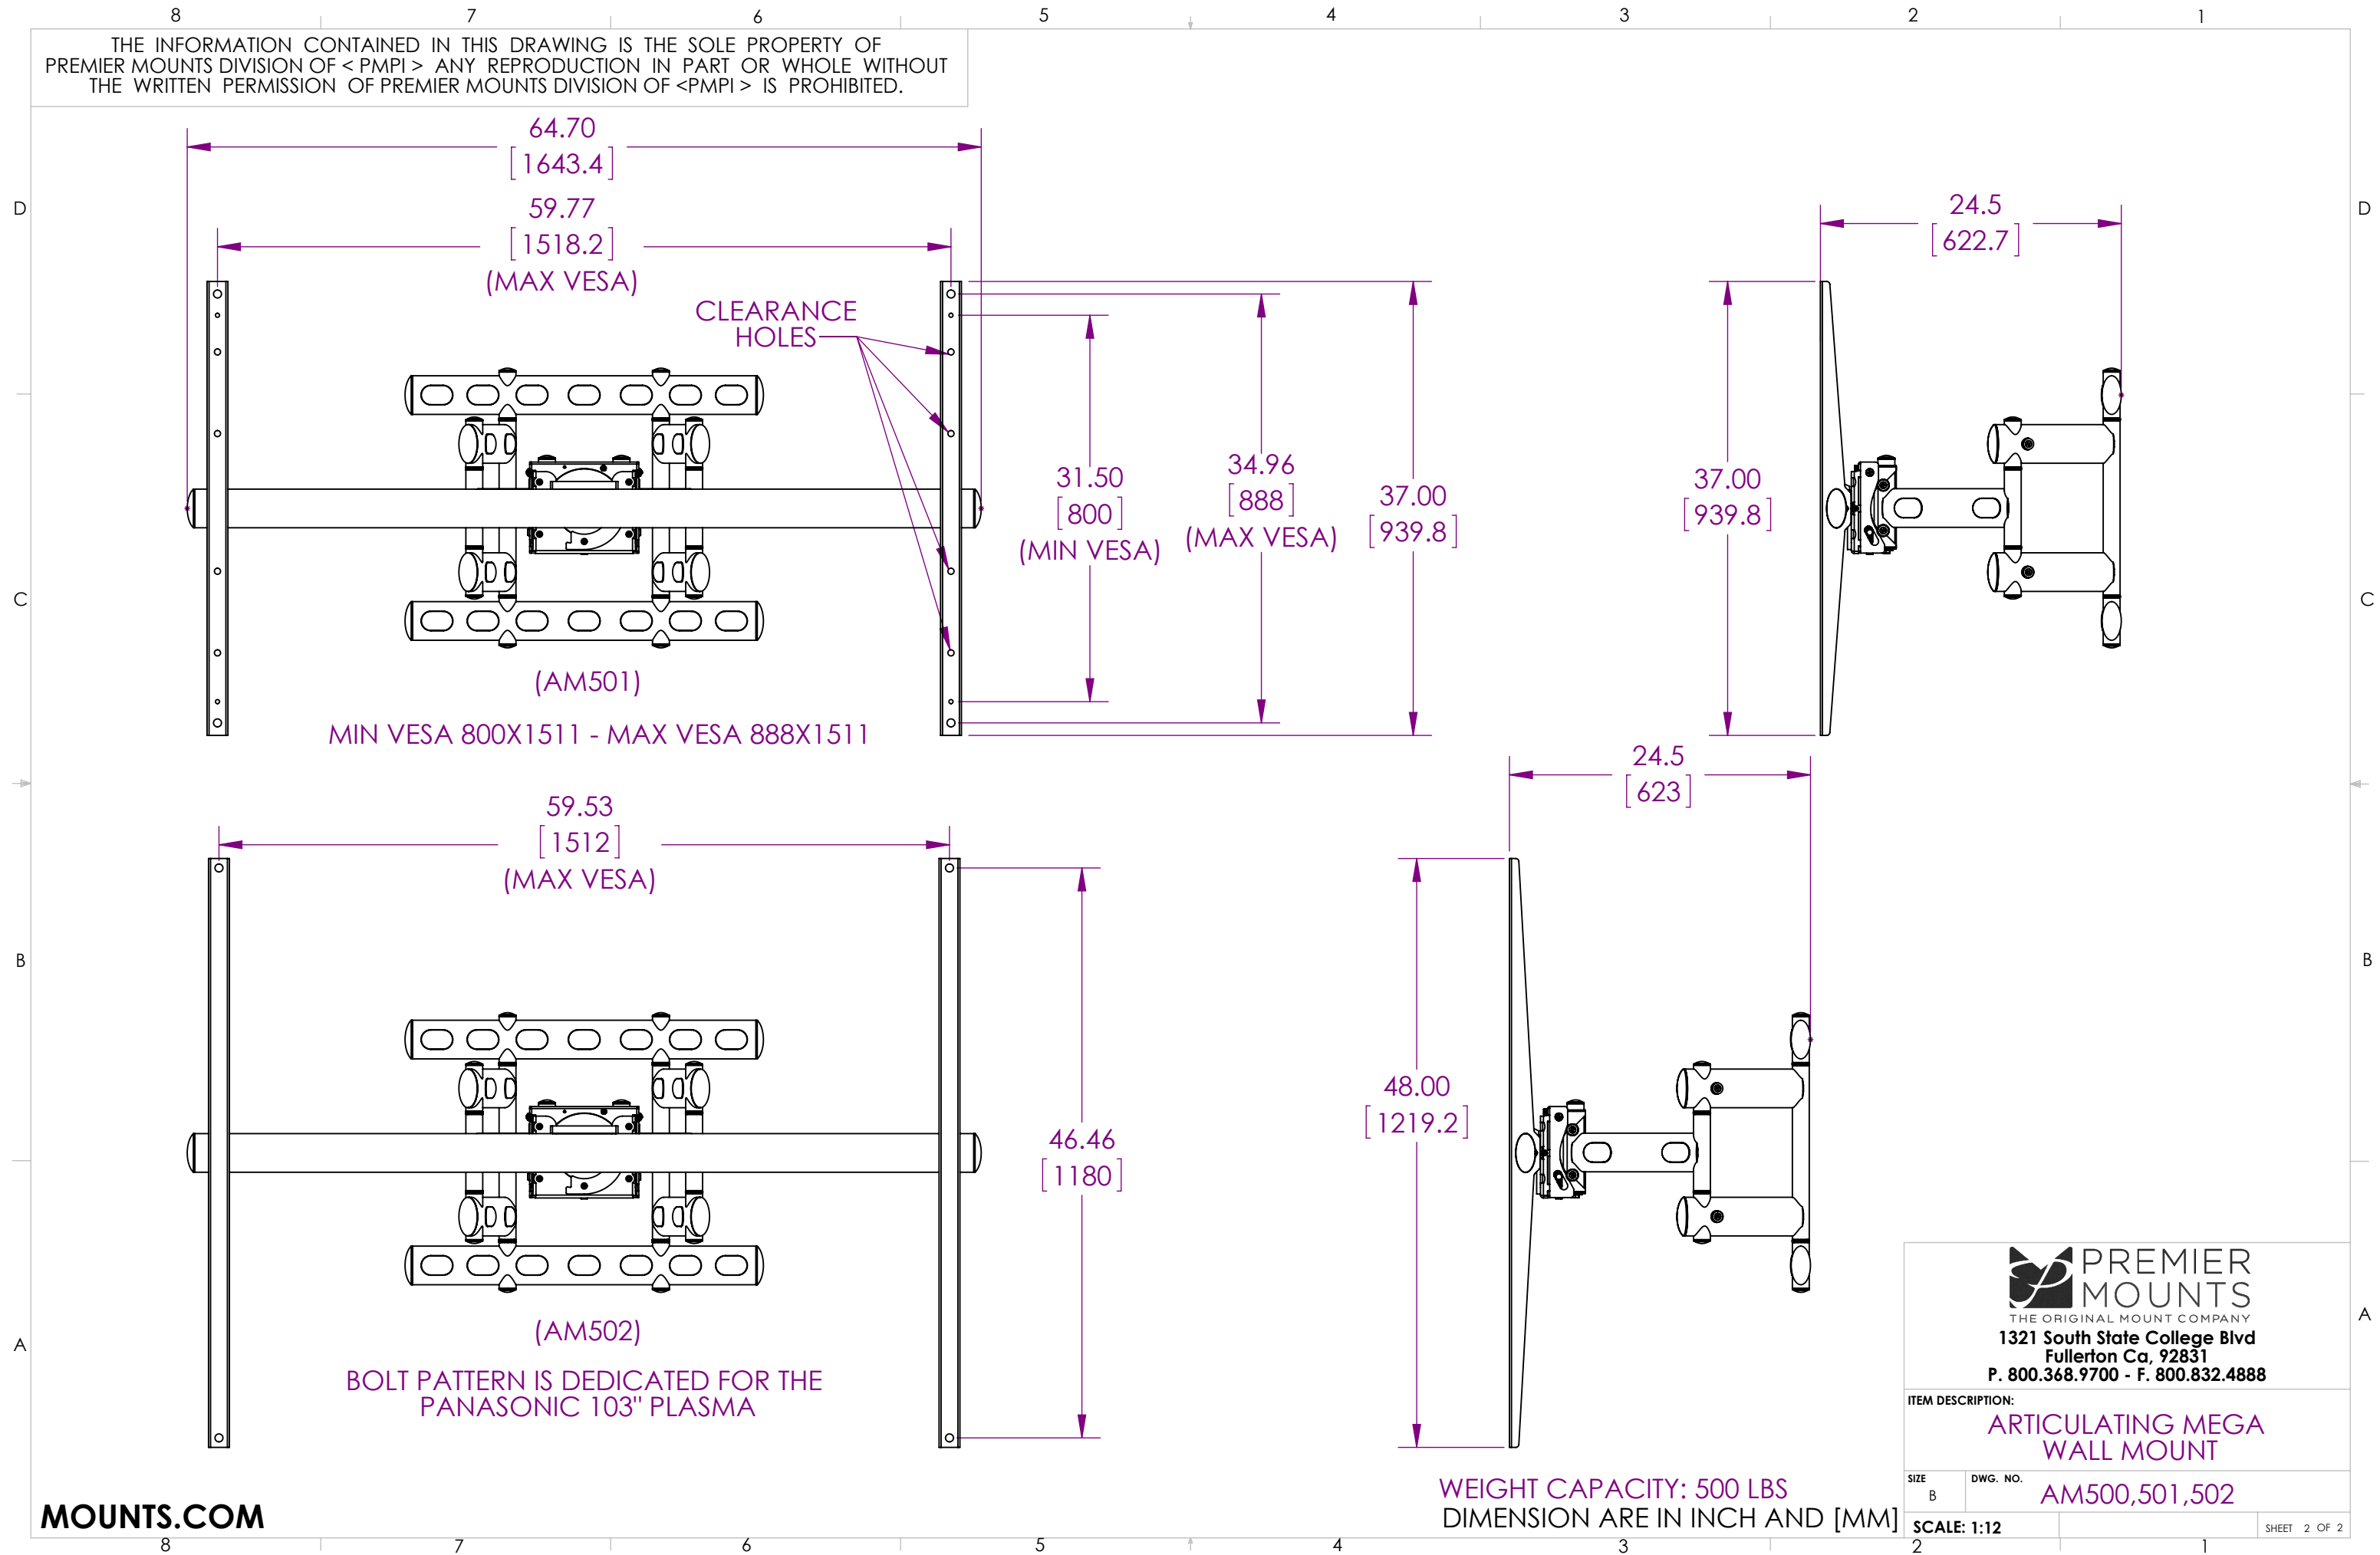

THE INFORMATION CONTAINED IN THIS DRAWING IS THE SOLE PROPERTY OF PREMIER MOUNTS DIVISION OF <PMPI> ANY REPRODUCTION IN PART OR WHOLE WITHOUT THE WRITTEN PERMISSION OF PREMIER MOUNTS DIVISION OF <PMPI> IS PROHIBITED.

PREMIER MOUNTS
 THE ORIGINAL MOUNT COMPANY
 1321 South State College Blvd
 Fullerton Ca, 92831
 P. 800.368.9700 - F. 800.832.4888

ITEM DESCRIPTION:
ARTICULATING MEGA WALL MOUNT

SIZE B DWG. NO. **AM500,501,502**

SCALE: 1:12 SHEET 1 OF 2

THE INFORMATION CONTAINED IN THIS DRAWING IS THE SOLE PROPERTY OF PREMIER MOUNTS DIVISION OF <PMPI> ANY REPRODUCTION IN PART OR WHOLE WITHOUT THE WRITTEN PERMISSION OF PREMIER MOUNTS DIVISION OF <PMPI> IS PROHIBITED.

SCALE: 1:12 SHEET 2 OF 2