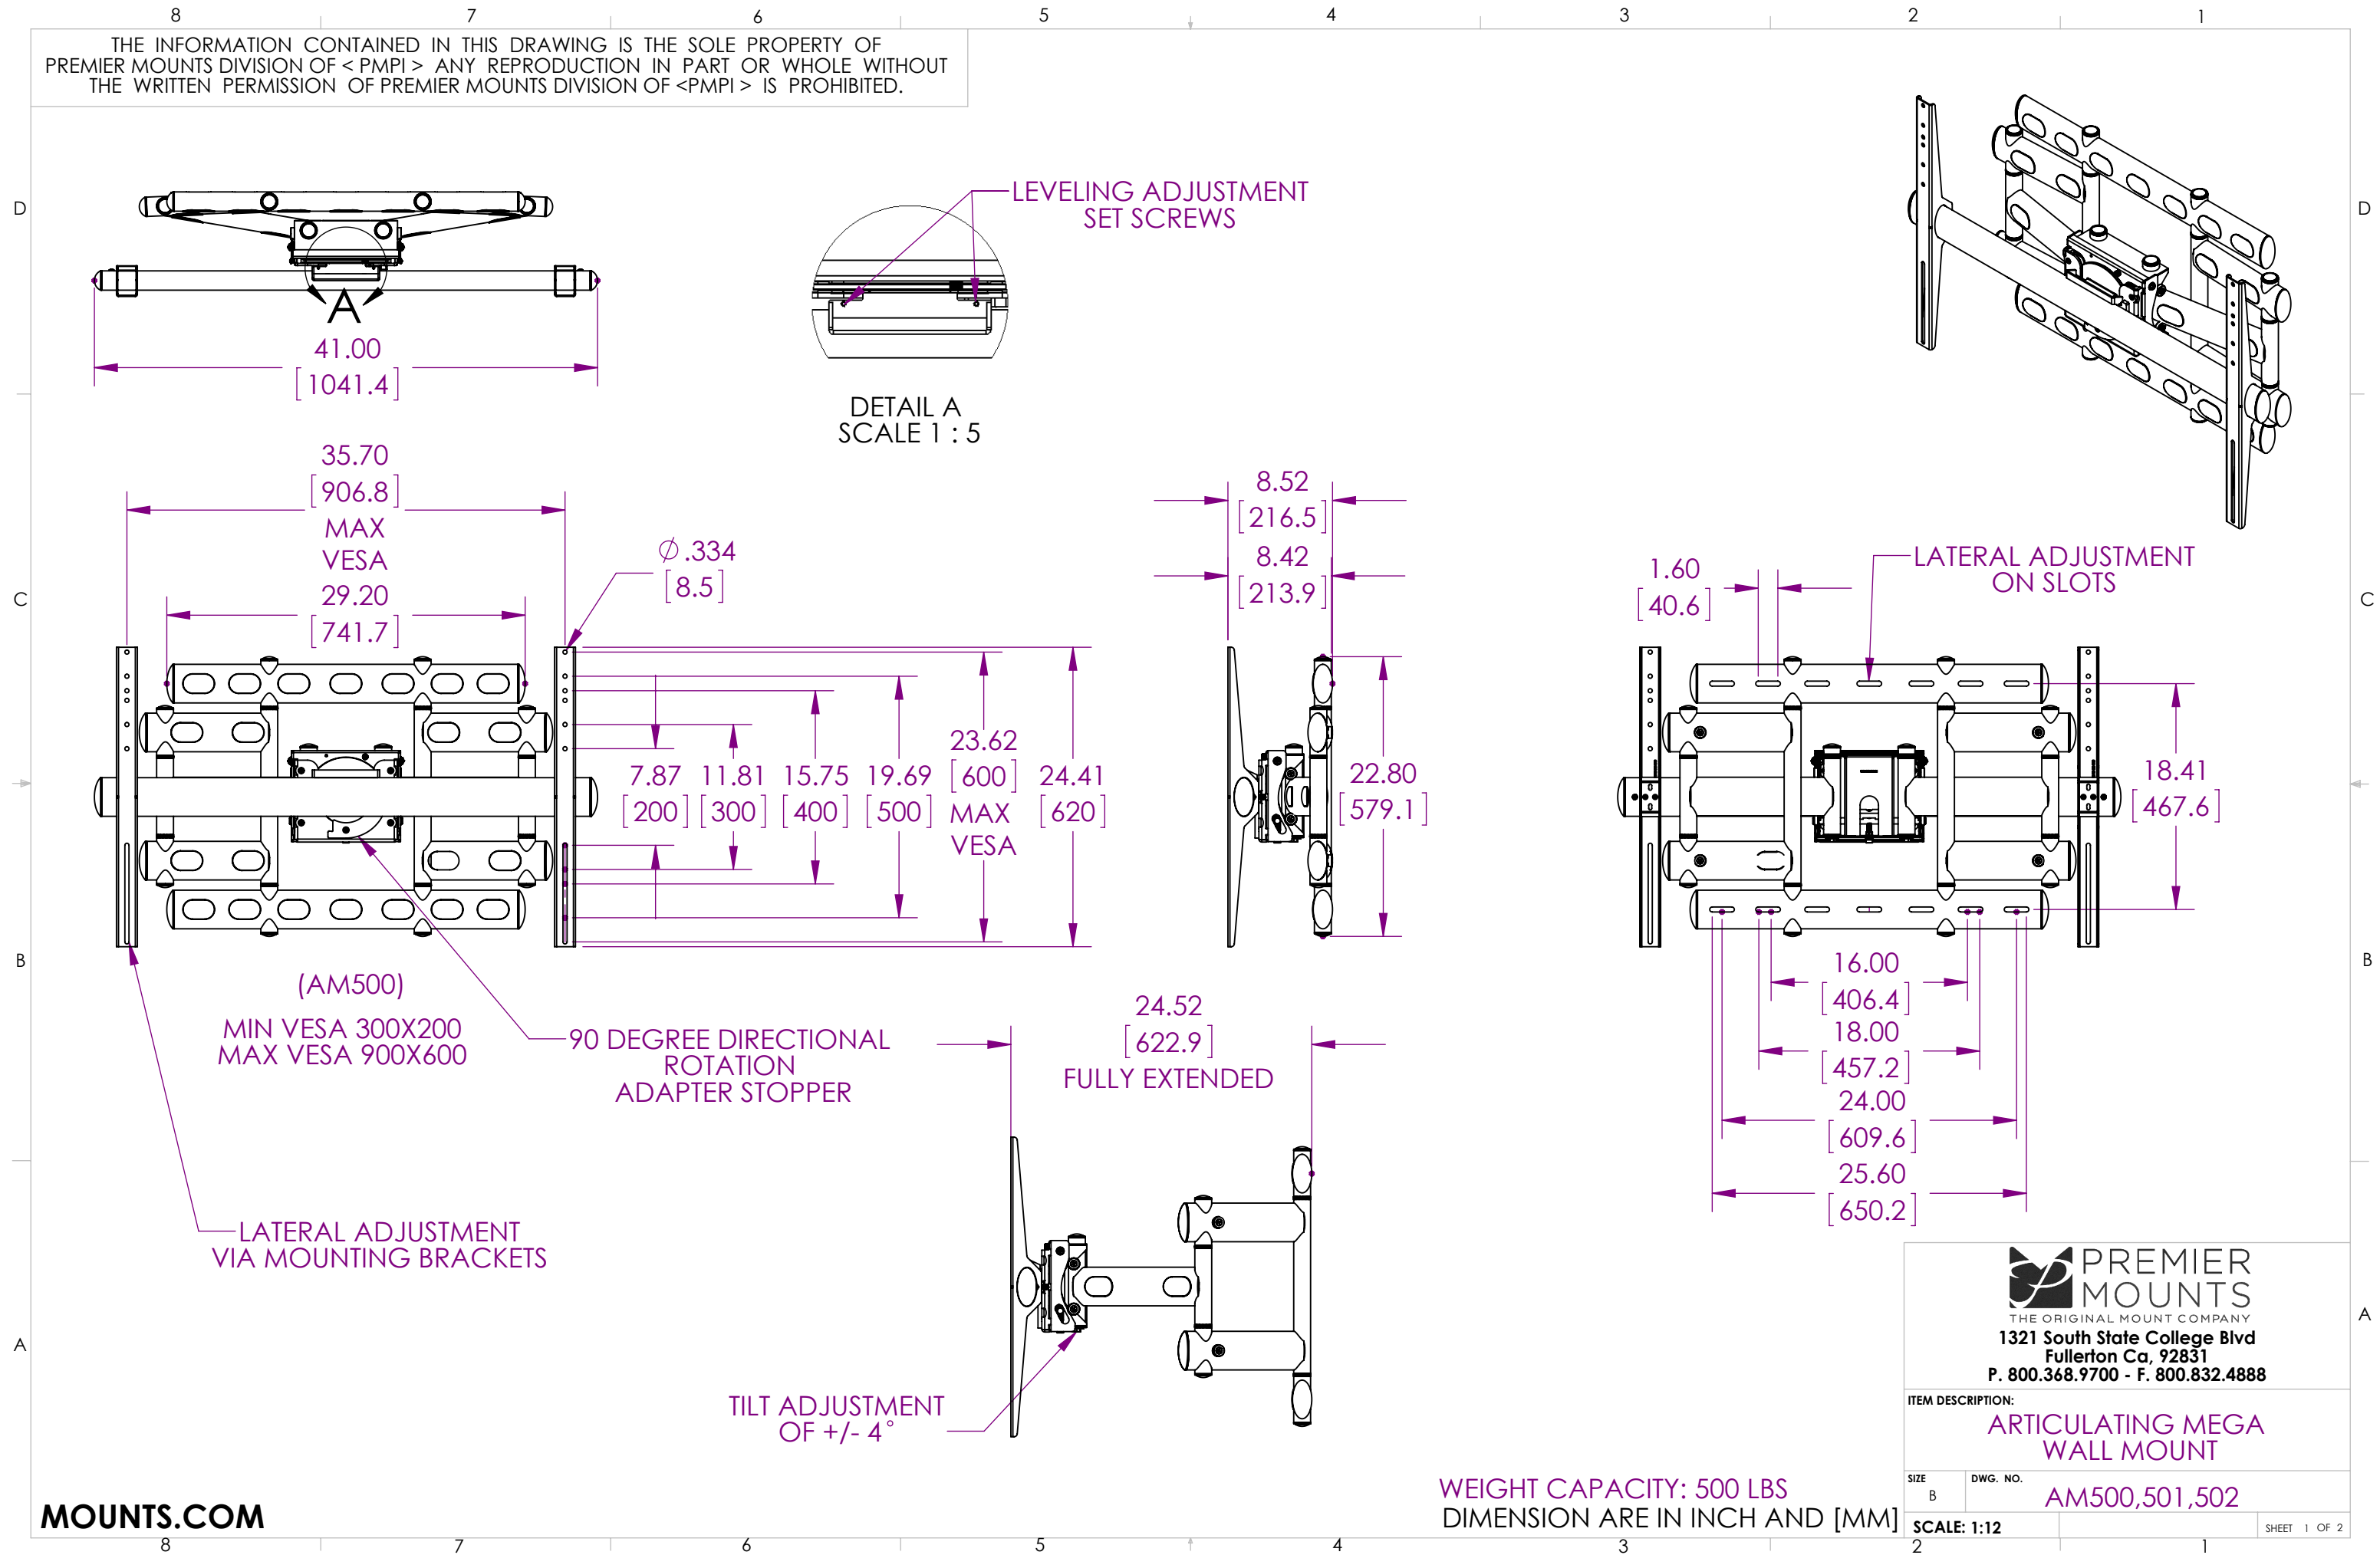

THE INFORMATION CONTAINED IN THIS DRAWING IS THE SOLE PROPERTY OF PREMIER MOUNTS DIVISION OF <PMPI> ANY REPRODUCTION IN PART OR WHOLE WITHOUT THE WRITTEN PERMISSION OF PREMIER MOUNTS DIVISION OF <PMPI> IS PROHIBITED.

PREMIER MOUNTS
 THE ORIGINAL MOUNT COMPANY
 1321 South State College Blvd
 Fullerton Ca, 92831
 P. 800.368.9700 - F. 800.832.4888

ITEM DESCRIPTION:
ARTICULATING MEGA WALL MOUNT

SIZE B DWG. NO. **AM500,501,502**

SCALE: 1:12 SHEET 1 OF 2

THE INFORMATION CONTAINED IN THIS DRAWING IS THE SOLE PROPERTY OF PREMIER MOUNTS DIVISION OF <PMPI> ANY REPRODUCTION IN PART OR WHOLE WITHOUT THE WRITTEN PERMISSION OF PREMIER MOUNTS DIVISION OF <PMPI> IS PROHIBITED.

SCALE: 1:12 SHEET 2 OF 2