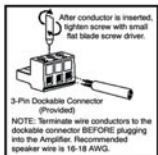

Non-Amplified Speakers 04TRP