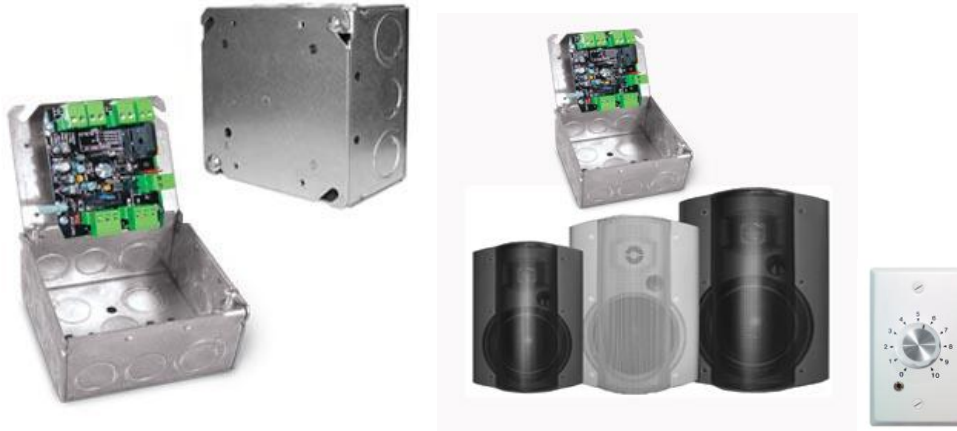

AMP1S5278

25 watt single input/single source amplifier comes in a UL rated double gang box with one, two or four each 5.25", P5278 Speaker Combination. Features a volume control in front of the metal faceplate. Drives up to maximum four speakers. 12 volt AC power supply included.

Features:

- 25 Watt amp
- Single (one) Source in UL Listed double gang box (surface mount)
- Volume control on the faceplate
- Available in one, two or four each 5.25", P5278 Speakers (black or white) combination
- 12 volt AC power supply included

Available also in 6" and 8" other P Series speaker combination packages:

[AMP1S6278](#) - AMP-Single source casing gang box with [P6278](#)
[AMP1S8378](#) - AMP-Single source casing gang box with [P8378](#)