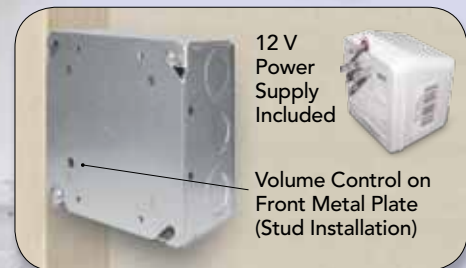

25 W AMPLIFIER (Model: AMP15GB) AND SURFACE MOUNTED SPEAKER COMBINATION

25 Watt, Single Input, Wall Amplifier
in a UL Rated Double Gangbox
with P-Series Surface Mount Speakers

Amplifier and Speaker Combination Models:

AMP155278-1 / AMP155278-2 / AMP155278-4

AMP156278-1 / AMP156278-2 / AMP156278-4

AMP158378-1 / AMP158378-2 / AMP158378-4

AMP15GB

Pre-Set
Amplification
Settings

12 V
Power
Supply
Included

Volume Control on
Front Metal Plate
(Stud Installation)

25 Watt Amplifier

- Comes in a Double Gang Box
- Can Effectively Drive up to Four Surface Mounted or In-Ceiling Speakers
- Up to 20 Amplifiers on One Line
- Fast and Easy Install in the Field
- Up to 25 W of Class AB Power Right at the Speaker
- Low Noise Feature
- 12 V AC Power Supply Included
- Protected from Shorts and Overheating
- Line Level Volume Controls Available
- Volume Control on the Front of Metal Plate
- Completely Hidden from View
- AMP15GB – 1 Year Warranty
- P-SERIES – 5 Year Warranty
- Color: White or Black