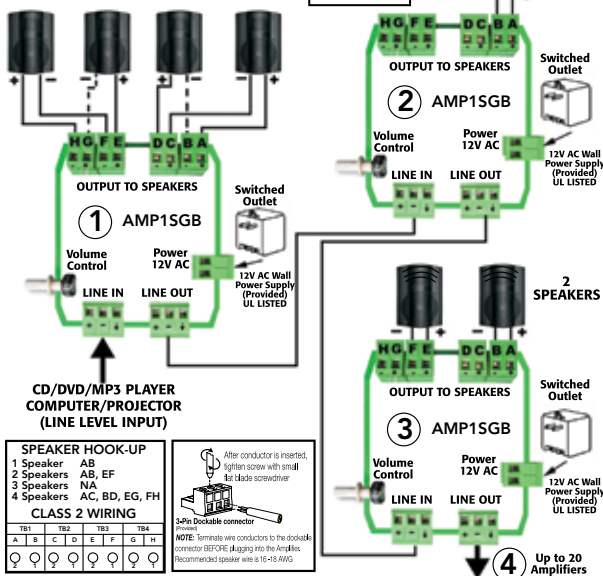

AMP15GB

Stud Installation

P8378 - 8"

P6278 - 6"

P5278 - 5"

AMP15GB TO ANOTHER AMP15GB WIRING DIAGRAM WITH SURFACE MOUNTED SPEAKERS

AMPLIFIER AND SPEAKER HOOK-UP

4 SPEAKERS – WIRE CONNECTION

25 WATT AMPLIFIER / SURFACE MOUNT SPEAKER COMBINATION PROGRAM (SINGLE SOURCE)

NUMBER	MODEL NAME	WEIGHT (LBS)	AMP15GB (Single Source)	POWER SUPPLY (UL Listed)	P SERIES SPEAKERS		VOLUME CONTROLS		STEREO COMBINER AMP-STCOMB
					P5278B 5" BLACK	P5278W 5" WHITE	STEREO AMP-STVC	MONO AMP-MOVC	
A SINGLE (1) SPEAKER COMBINATION									
A1	AMP15S278-1B	11	1 ea.	1 ea.	1 ea.	-	-	-	Recommended (Sold Separately)
A2	AMP15S278-1BMVC	12	1 ea.	1 ea.	1 ea.	-	-	1 ea.	
A3	AMP15S278-1BSVC	12	1 ea.	1 ea.	1 ea.	-	1 ea.	-	
A4	AMP15S278-1W	11	1 ea.	1 ea.	-	1 ea.	-	-	
A5	AMP15S278-1WMVC	12	1 ea.	1 ea.	-	1 ea.	-	1 ea.	
A6	AMP15S278-1WSVC	12	1 ea.	1 ea.	-	1 ea.	-	1 ea.	
B TWO (2) SPEAKER COMBINATION									
B1	AMP15S278-2B	18	1 ea.	1 ea.	2 ea.	-	-	-	Recommended (Sold Separately)
B2	AMP15S278-2BMVC	19	1 ea.	1 ea.	2 ea.	-	-	1 ea.	
B3	AMP15S278-2BSVC	19	1 ea.	1 ea.	2 ea.	-	1 ea.	-	
B4	AMP15S278-2W	18	1 ea.	1 ea.	-	2 ea.	-	-	
B5	AMP15S278-2WMVC	19	1 ea.	1 ea.	-	2 ea.	-	1 ea.	
B6	AMP15S278-2WSVC	19	1 ea.	1 ea.	-	2 ea.	1 ea.	-	
C FOUR (4) SPEAKER COMBINATION									
C1	AMP15S278-4B	32	1 ea.	1 ea.	4 ea.	-	-	-	Recommended (Sold Separately)
C2	AMP15S278-4BMVC	33	1 ea.	1 ea.	4 ea.	-	-	1 ea.	
C3	AMP15S278-4BSVC	33	1 ea.	1 ea.	4 ea.	-	1 ea.	-	
C4	AMP15S278-4W	32	1 ea.	1 ea.	-	4 ea.	-	-	
C5	AMP15S278-4WMVC	33	1 ea.	1 ea.	-	4 ea.	-	1 ea.	
C6	AMP15S278-4WSVC	33	1 ea.	1 ea.	-	4 ea.	1 ea.	-	