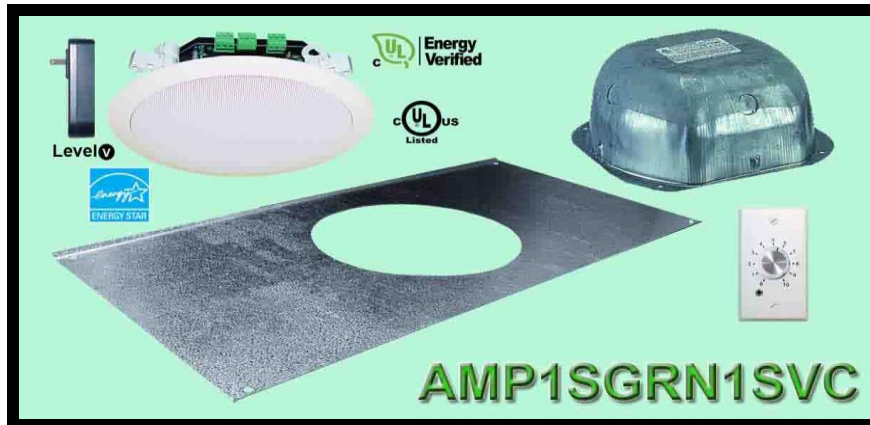

# AMP1SGRN1SVC

Three Source, plus one, 6.5", Amplified "Green" Drop Ceiling, One Speaker combination package consisting of the following:

- 1.) One (1) each AMP1SGRN -6.5" amplified speaker with (PS15VDC35AL5) UL Listed, Level 5 (Energy Star) 15 volts VDC, 3.5 A power supply
- 2.) One (1) each Backcan enclosure
- 3.) One (1) each 6TB tile bridge
- 4.) One (1) each AMPSTVCW stereo/mono volume control

## Features:

- Self-Powered "Green" Speaker
- UL and Energy Star Listed
- 2 x 16 or Total 32 Watts Max Power
- Three Audio Inputs
- Priority Override Feature
- Balanced Line Level Output
- Self Test Feature
- RS232 Controllable Supervision
- Infrared Wireless Microphone Auxiliary Input
- Speaker Combination Program Available

## Available also in other complete install packages:

- |                              |   |
|------------------------------|---|
| <a href="#">AMP1SGRN1</a>    | - Single speaker combination with tile bridge, backcan                    |
| <a href="#">AMP1SGRN2</a>    | - Two speaker combination with tile bridges, backcans                     |
| <a href="#">AMP1SGRN2SVC</a> | - Two speaker combination with tile bridges, backcans and volume control  |
| <a href="#">AMP1SGRN4</a>    | - Four speaker combination with tile bridges, backcans                    |
| <a href="#">AMP1SGRN4SVC</a> | - Four speaker combination with tile bridges, backcans and volume control |