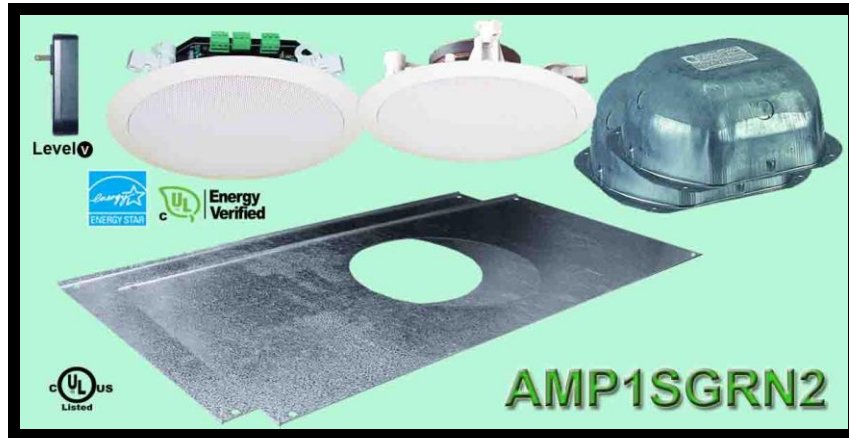

# AMP1SGRN2

Three Source, plus one, 6.5", Amplified "Green" Drop Ceiling, Two Speaker combination package consisting of the following:

- 1.) One (1) each AMP1SGRN -6.5" amplified speaker with (PS15VDC35AL5) UL Listed, Level 5 (Energy Star) 15 volts VDC, 3.5 A power supply
- 2.) One (1) each IC6 - 6.5" non amplified speaker
- 3.) Two (2) each Backcan enclosures
- 4.) Two (2) each 6TB tile bridges

## Features:

- Self-Powered "Green" Speaker
- UL and Energy Star Listed
- 2 x 16 or Total 32 Watts Max Power
- Three Audio Inputs
- Priority Override Feature
- Balanced Line Level Output
- Self Test Feature
- RS232 Controllable Supervision
- Infrared Wireless Microphone Auxiliary Input
- Speaker Combination Program Available

## Available also in other complete install packages:

- AMP1SGRN1 - Single speaker combination with tile bridge, backcan
- AMP1SGRN1SVC - Single speaker combination with tile bridge, backcan and volume control
- AMP1SGRN2SVC - Two speaker combination with tile bridges, backcans and volume control
- AMP1SGRN4 - Four speaker combination with tile bridges, backcans
- AMP1SGRN4SVC - Four speaker combination with tile bridges, backcans and volume control