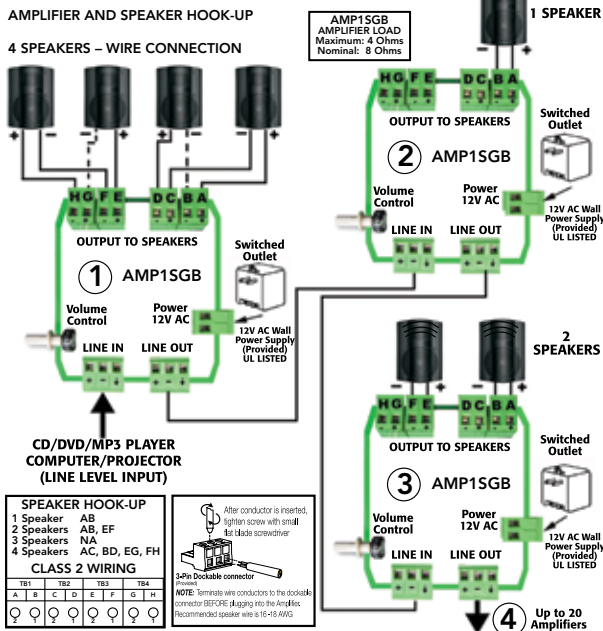

## AMP15GB TO ANOTHER AMP15GB WIRING DIAGRAM WITH SURFACE MOUNTED SPEAKERS