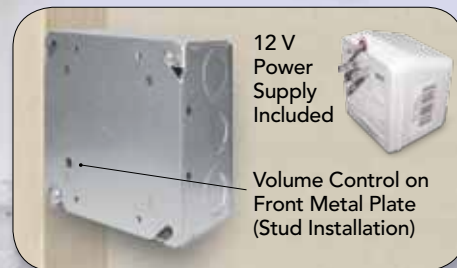

25 W AMPLIFIER (Model: AMP15GB) AND SURFACE MOUNTED SPEAKER COMBINATION

25 Watt, Single Input, Wall Amplifier
in a UL Rated Double Gangbox
with P-Series Surface Mount Speakers

Amplifier and Speaker Combination Models:

AMP1S5278-1 / AMP1S5278-2 / AMP1S5278-4

AMP1S6278-1 / AMP1S6278-2 / AMP1S6278-4

AMP1S8378-1 / AMP1S8378-2 / AMP1S8378-4

AMP15GB

Pre-Set
Amplification
Settings

12 V
Power
Supply
Included

Volume Control on
Front Metal Plate
(Stud Installation)