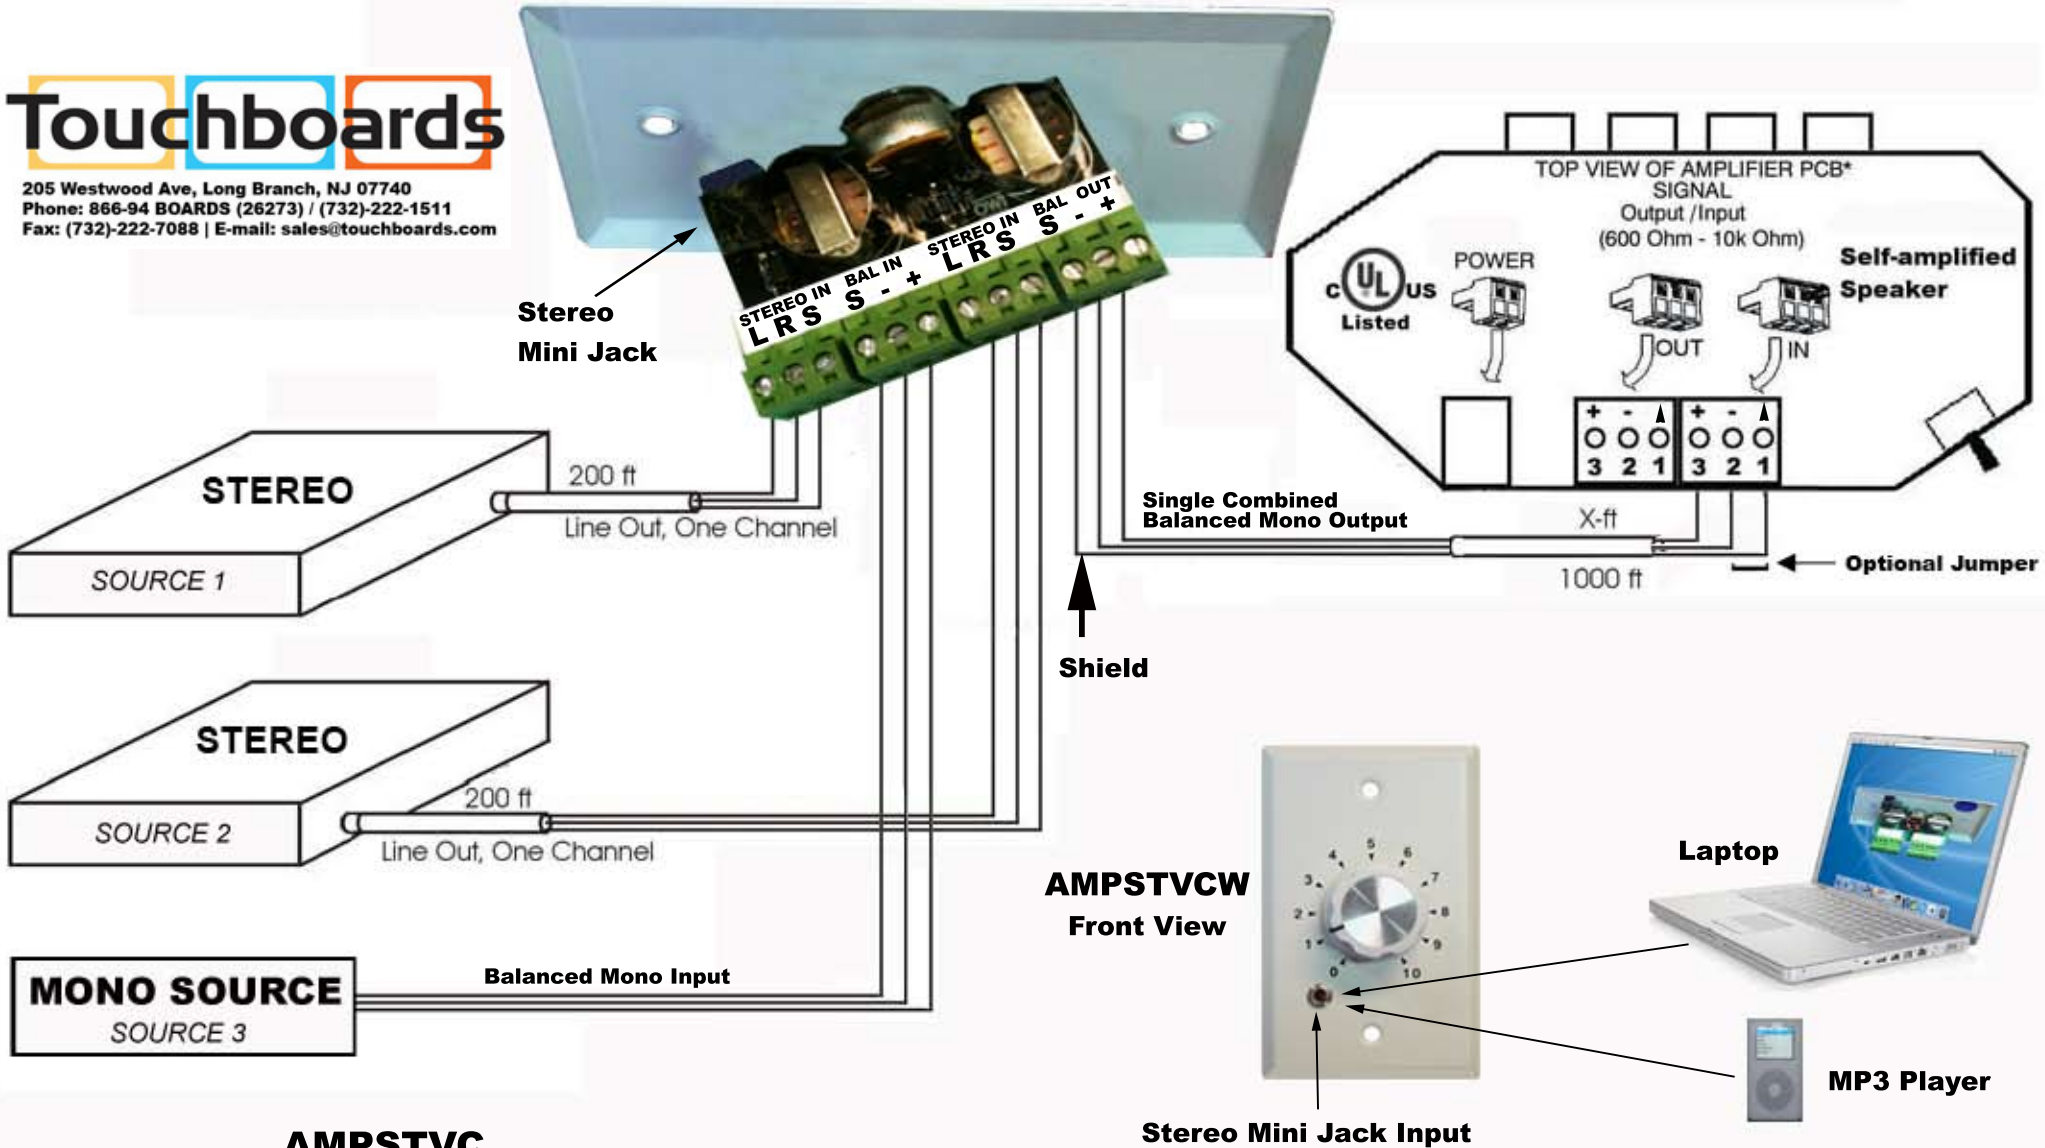

Touchboards

205 Westwood Ave, Long Branch, NJ 07740
Phone: 866-94 BOARDS (26273) / (732)-222-1511
Fax: (732)-222-7088 | E-mail: sales@touchboards.com

MODEL AMPSTVCW

Stereo/Mono Mixer Volume Control

STEREO VOLUME CONTROL WIRING DIAGRAM

FOR THE IN-CEILING SELF-AMPLIFIED SPEAKERS AND AMP VOLUME CONTROL

AMPSTVC
Two Channel
Two Stereo Combiners
Stereo Volume Control
Transformer Balanced

AMPSTVCW
Front View

Stereo Mini Jack Input

Note: To avoid ground loops, use only plastic single gang boxes.