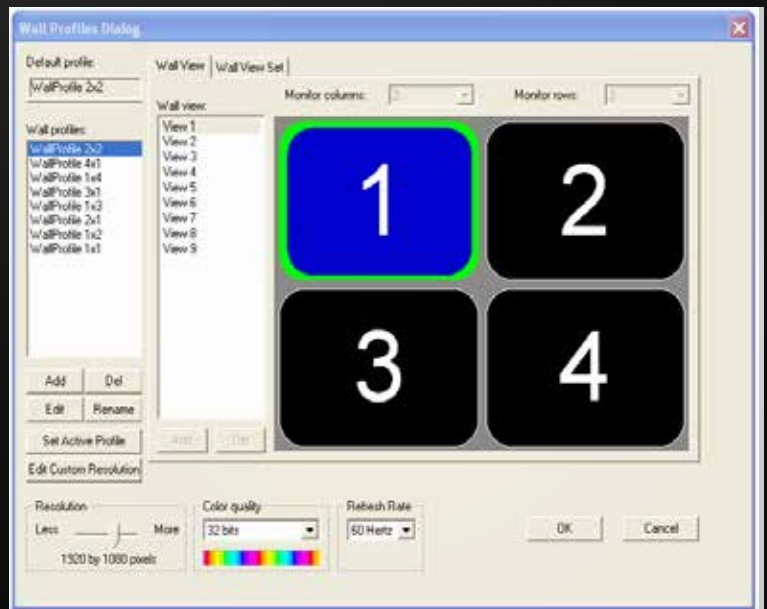

Installation and Setup

SignWall-Pro uses the internet and the least amount of cords possible for a quick set up process.

Our bundled software allows you to create layouts, manage content, and schedule exact times for your content to display on SignWall-Pro. Experience the feeling of complete control over your visual communication.