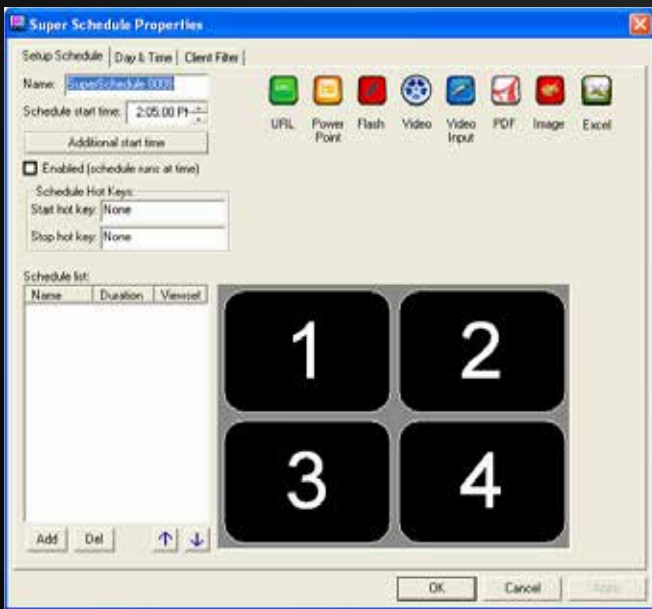

Installation and Setup

SignWall-Pro uses the internet and the least amount of cords possible for a quick set up process.

Our bundled software allows you to create layouts, manage content, and schedule exact times for your content to display on SignWall-Pro. Experience the feeling of complete control over your visual communication.