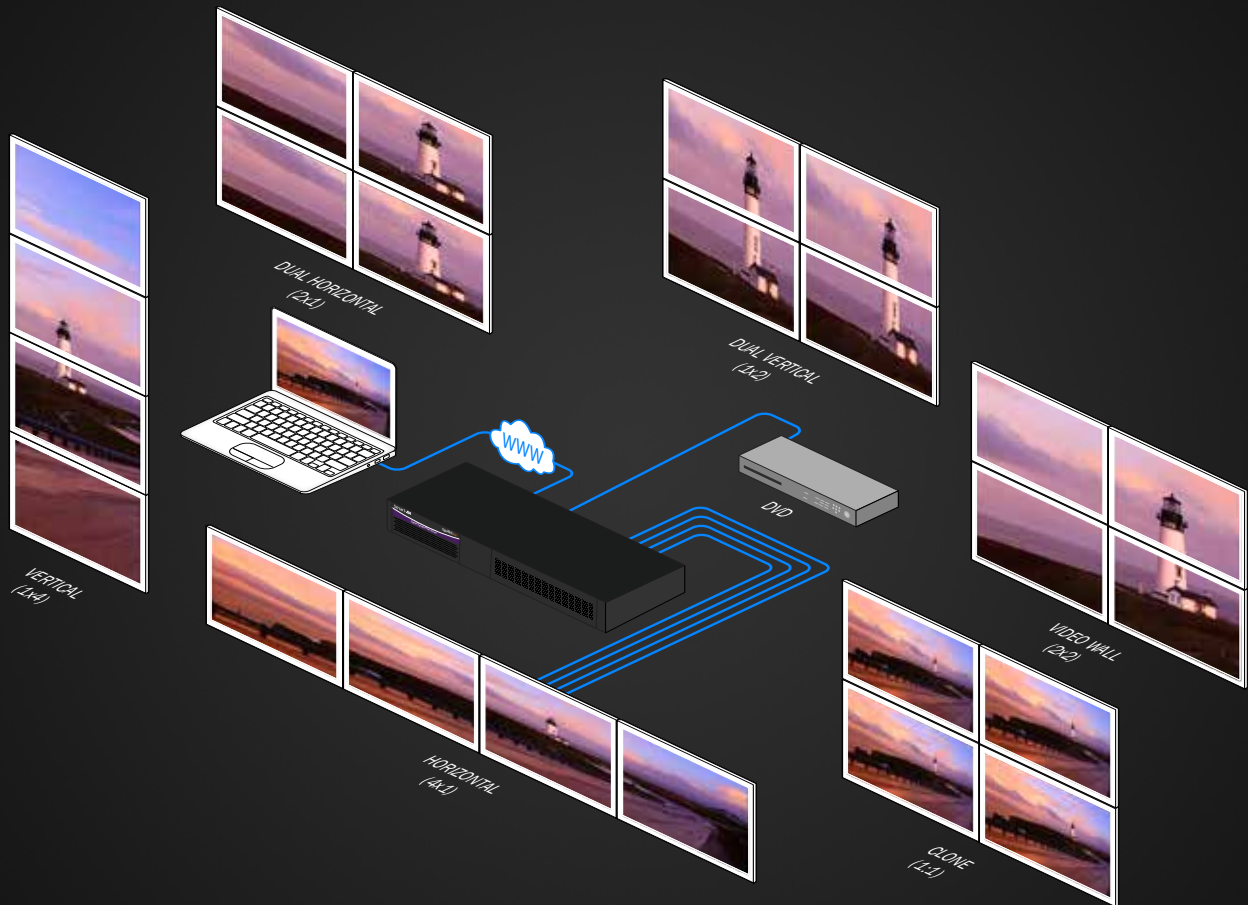

Installation and Setup

SignWall-Pro uses the internet and the least amount of cords possible for a quick set up process.

Our bundled software allows you to create layouts, manage content, and schedule exact times for your content to display on SignWall-Pro. Experience the feeling of complete control over your visual communication.