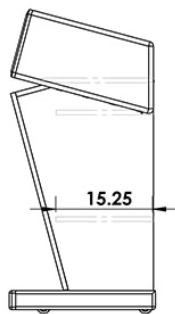

LEX112 is a presidential lectern that features a 24" X 18" work surface to accommodate lecture notes or a laptop, CUB3 power grommet, inner shelves with wiring channels and 3" casters (2 front are locking). Finished with Shark grey top & base with color choices for main body .

Standard Features

- Large angled 24" x 18" work surface
- Side surfaces for phone charging and presenter storage
- 1x CUB3 grommet with 110V/USB 2Amp and cable pass through
- Cable pass through on each side of the unit
- Height adjustable interior shelves with cable pass through
- 3" casters (2 front are locking)
- Shark grey top and base with color choices for main body
- Logo area dimensions: top (9.25"H x 34.5"W) & body (21"W x 31.5"H)
- Ships assembled

Options

- **CUB3** Round cable well
- **CUB4** Black-B/Silver-S Power Panel
- **PB** Six outlet power bar with 10 ft. cord
- **FM3** Count down timer/clock
- **MIC-18** MX418 S/C Shure Gooseneck microphone
- **LIGHT-18** Littlite Gooseneck
- **C900S** Single adjustable monitor arm
- **C900D** Dual adjustable monitor arm
- **PLM1022** 10" - 24" Monitor mount
- **CUSTOM CUTOUT** Cutouts for electronics or other items specified by the customer

Includes 1x CUB3 Round Power Grommet (not shown on image)

Specifications

Model: LEX112
Width: 36"
Depth: 23"
Height: 48-7/8"

Finishes

Other finishes are available with a longer lead time. Please check website.