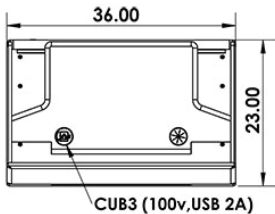

LEX112 is a presidential lectern that features a 24" X 18" work surface to accommodate lecture notes or a laptop, CUB3 power grommet, inner shelves with wiring channels and 3" casters (2 front are locking). Finished with Shark grey top & base with color choices for main body .

Standard Features

- Large angled 24" x 18" work surface
- Side surfaces for phone charging and presenter storage
- 1x CUB3 grommet with 110V/USB 2Amp and cable pass through
- Cable pass through on each side of the unit
- Height adjustable interior shelves with cable pass through
- 3" casters (2 front are locking)
- Shark grey top and base with color choices for main body
- Logo area dimensions: top (9.25"H x 34.5"W) & body (21"W x 31.5"H)
- Ships assembled

Options

- **CUB3** Round cable well
- **CUB4** Black-B/Silver-S Power Panel
- **PB** Six outlet power bar with 10 ft. cord
- **FM3** Count down timer/clock
- **MIC-18** MX418 S/C Shure Gooseneck microphone
- **LIGHT-18** Littlite Gooseneck
- **C900S** Single adjustable monitor arm
- **C900D** Dual adjustable monitor arm
- **PLM1022** 10" - 24" Monitor mount
- **CUSTOM CUTOUT** Cutouts for electronics or other items specified by the customer

Includes 1x CUB3 Round Power Grommet (not shown on image)

Specifications

Model: LEX112
Width: 36"
Depth: 23"
Height: 48-7/8"

Finishes

Other finishes are available with a longer lead time. Please check website.