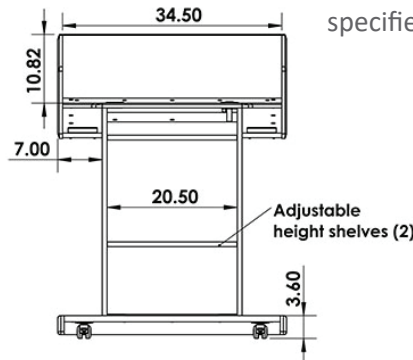

LEX112 is a presidential lectern that features a 24" X 18" work surface to accommodate lecture notes or a laptop, CUB3 power grommet, inner shelves with wiring channels and 3" casters (2 front are locking). Finished with Shark grey top & base with color choices for main body .

Standard Features

- Large angled 24" x 18" work surface
- Side surfaces for phone charging and presenter storage
- 1x CUB3 grommet with 110V/USB 2Amp and cable pass through
- Cable pass through on each side of the unit
- Height adjustable interior shelves with cable pass through
- 3" casters (2 front are locking)
- Shark grey top and base with color choices for main body
- Logo area dimensions: top (9.25"H x 34.5"W) & body (21"W x 31.5"H)
- Ships assembled

Includes 1x CUB3 Round Power Grommet (not shown on image)

Specifications

Model: LEX112
Width: 36"
Depth: 23"
Height: 48-7/8"

Finishes

Other finishes are available with a longer lead time. Please check website.