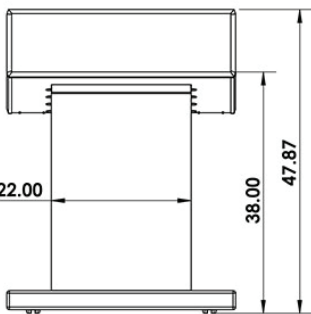

LEX112 is a presidential lectern that features a 24" X 18" work surface to accommodate lecture notes or a laptop, CUB3 power grommet, inner shelves with wiring channels and 3" casters (2 front are locking). Finished with Shark grey top & base with color choices for main body .

Standard Features

- Large angled 24" x 18" work surface
- Side surfaces for phone charging and presenter storage
- 1x CUB3 grommet with 110V/USB 2Amp and cable pass through
- Cable pass through on each side of the unit
- Height adjustable interior shelves with cable pass through
- 3" casters (2 front are locking)
- Shark grey top and base with color choices for main body
- Logo area dimensions: top (9.25"H x 34.5"W) & body (21"W x 31.5"H)
- Ships assembled

Options

- **CUB3** Round cable well
- **CUB4** Black-B/Silver-S Power Panel
- **PB** Six outlet power bar with 10 ft. cord
- **FM3** Count down timer/clock
- **MIC-18** MX418 S/C Shure Gooseneck microphone
- **LIGHT-18** Littlite Gooseneck
- **C900S** Single adjustable monitor arm
- **C900D** Dual adjustable monitor arm
- **PLM1022** 10" - 24" Monitor mount
- **CUSTOM CUTOUT** Cutouts for electronics or other items specified by the customer

Includes 1x CUB3 Round Power Grommet (not shown on image)

Specifications

Model: LEX112
Width: 36"
Depth: 23"
Height: 48-7/8"

Finishes

Other finishes are available with a longer lead time. Please check website.