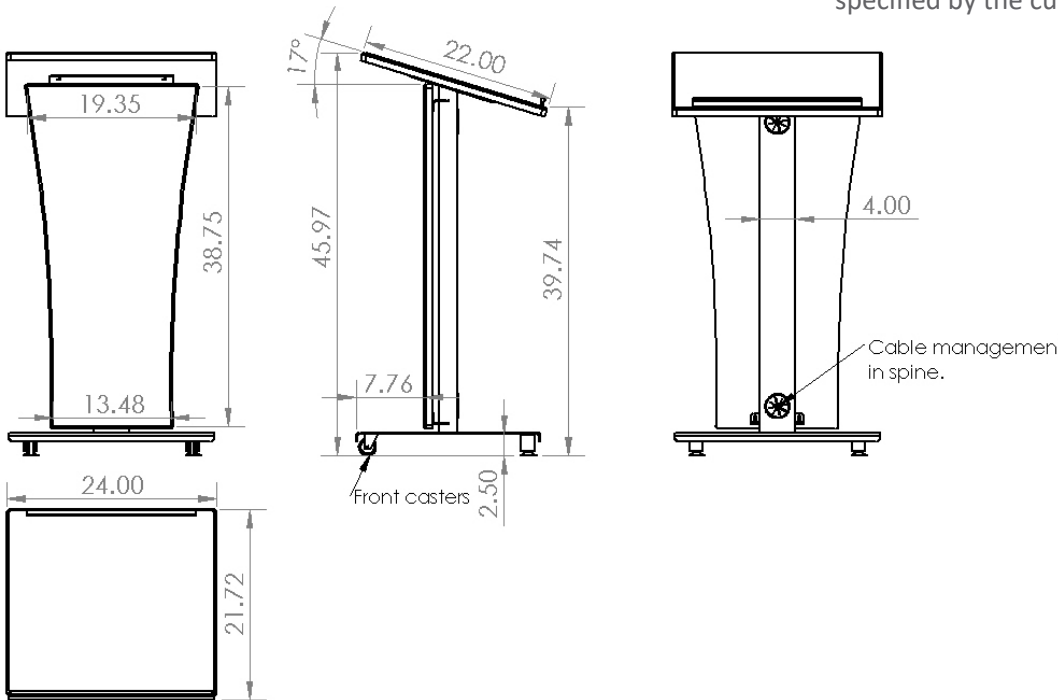

LEXYZ20-C

LEXYZ20-C is a modern, elegant and solid mobile lectern that you can choose your front panel and roll where it is desired. Perfect for giving conferences, public presentations or speeches.

Standard Features

- 2 front wheels that allow the unit to be moved where it is desired when tilted
- 22" X 24" surface top with a 17° angle
- Integrated pencil stop
- Cable pass through inside the unit so the cables are tied and neat.
- Accessible base design
- Sturdy metal silver base and body
- Top and front panel of lectern has thermowrap finish, available in River Cherry-RCT, Crossfire Java-CJT and Elegance-ELT
- Ships assembled

Options

- **PB** Six outlet power bar with 10 ft. cord
- **CUB3** Round cable well
- **MIC-18** MX418 S/C Shure Gooseneck microphone
- **LIGHT-18** Littlite Gooseneck
- **CUSTOM CUTOUT** Cutouts for electronics or other items specified by the customer

Specifications

Model: LEXYZ20-C
Width: 24"
Depth: 26"
Height: 46"

Finishes

Other finishes are available. Check website.

The information contained in this drawing is the sole property of Audio Visual Furniture International. Any reproduction in part or as a whole without the written permission of Audio Visual Furniture International is prohibited. AVFI can build or modify stock configurations to suit customer specifications. Please contact us to discuss how this service can help meet your needs. Some quantity restrictions may apply. Specification subject to change without notice. Computers, cameras, monitors, etc. are shown to illustrate product usage and are not included unless otherwise noted.