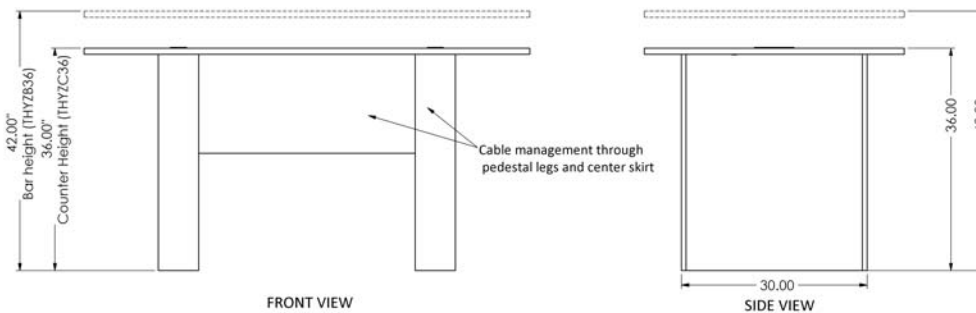

Standard Features

- Choose height of table according to your specific needs; Counter (36”H) and bar height (42”H) available
- 2x CUB4 power panel (2x 110V 15A outlets + 2x USB charging ports)
- Cable management inside unit
- Furniture grade laminate finish available in a variety of colors
- Partially assembled; ships flat packed

Options

- **PB** Six outlet power bar with 10 ft. cord
- **CUB3** Round cable well
- **CUB5** Round cable well (Black or Silver)
- **CUB8** Table top cable well
- **C900S/C900D** Single/Dual Monitor Arm
- **GRC60** 60mm Round grommet. Black-B, white-W & grey-G
- **CUSTOM CUTOUT** Cutouts for electronics or other items specified by the customer

2x THYZB36 side by side

Finishes (Top)

Note: Base & modesty panel are white (WHL). Other finishes are available with a longer lead time.

Specifications

Model: THYZC36
Width: 72”
Depth: 42”
Height: 36” Counter height

Specifications

Model: THYZB36
Width: 72”
Depth: 42”
Height: 42” Bar height

The information contained in this drawing is the sole property of Audio Visual Furniture International. Any reproduction in part or as a whole without the written permission of Audio Visual Furniture International is prohibited. AVFI can build or modify stock configurations to suit customer specifications. Please contact us to discuss how this service can help meet your needs. Some quantity restrictions may apply. Specification subject to change without notice. Computers, cameras, monitors, etc. are shown to illustrate product usage and are not included unless otherwise noted.