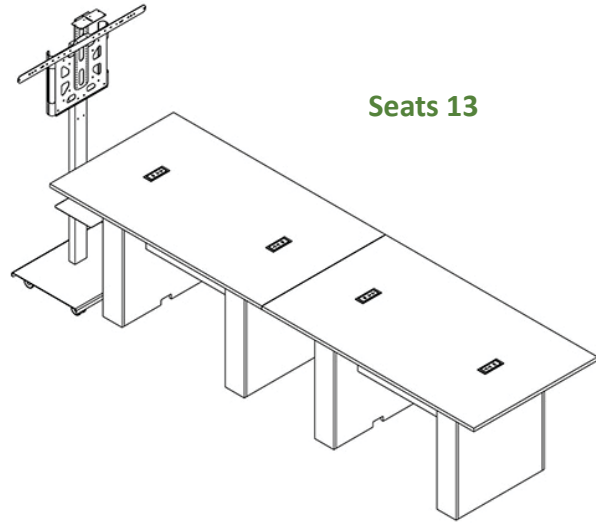

Standard Features

- Choose height of table according to your specific needs; Counter (36”H) and bar height (42”H) available
- 2x CUB4 power panel (2x 110V 15A outlets + 2x USB charging ports)
- Cable management inside unit
- Furniture grade laminate finish available in a variety of colors
- Partially assembled; ships flat packed

Options

- **PB** Six outlet power bar with 10 ft. cord
- **CUB3** Round cable well
- **CUB5** Round cable well (Black or Silver)
- **CUB8** Table top cable well
- **C900S/C900D** Single/Dual Monitor Arm
- **GRC60** 60mm Round grommet. Black-B, white-W & grey-G
- **CUSTOM CUTOUT** Cutouts for electronics or other items specified by the customer

Specifications

Model: THYZB36
Width: 72”
Depth: 42”
Height: 42” Bar height

The information contained in this drawing is the sole property of Audio Visual Furniture International. Any reproduction in part or as a whole without the written permission of Audio Visual Furniture International is prohibited. AVFI can build or modify stock configurations to suit customer specifications. Please contact us to discuss how this service can help meet your needs. Some quantity restrictions may apply. Specification subject to change without notice. Computers, cameras, monitors, etc. are shown to illustrate product usage and are not included unless otherwise noted.

For your convenience, we now offer THYZ table packages as follows:

THC36 T1 Package
1x THYZC36 Table +
1x SYZ40 Stand +
1x TVCB Camera Bracket +
1x SYZ1 Laptop Shelf

THC36 T2 Package
2x THYZC36 Tables +
1x SYZ40 Stand +
1x TVCB Camera Bracket +
1x SYZ1 Laptop Shelf