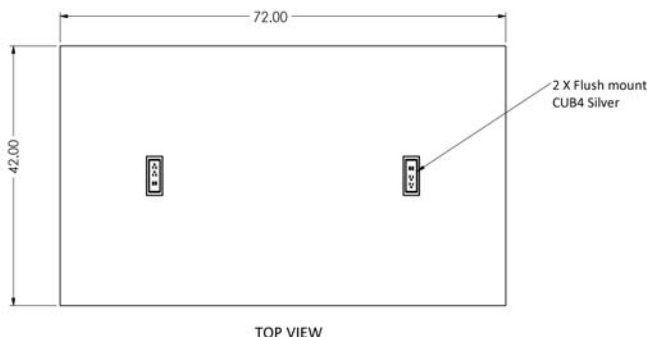

Standard Features

- Choose height of table according to your specific needs; Counter (36”H) and bar height (42”H) available
- 2x CUB4 power panel (2x 110V 15A outlets + 2x USB charging ports)
- Cable management inside unit
- Furniture grade laminate finish available in a variety of colors
- Partially assembled; ships flat packed

Options

- **PB** Six outlet power bar with 10 ft. cord
- **CUB3** Round cable well
- **CUB5** Round cable well (Black or Silver)
- **CUB8** Table top cable well
- **C900S/C900D** Single/Dual Monitor Arm
- **GRC60** 60mm Round grommet. Black-B, white-W & grey-G
- **CUSTOM CUTOUT** Cutouts for electronics or other items specified by the customer

2x THYZB36 side by side

Finishes (Top)

Note: Base & modesty panel are white (WHL). Other finishes are available with a longer lead time.

Specifications

Model: THYZC36
Width: 72”
Depth: 42”
Height: 36” Counter height

Specifications

Model: THYZB36
Width: 72”
Depth: 42”
Height: 42” Bar height

The information contained in this drawing is the sole property of Audio Visual Furniture International. Any reproduction in part or as a whole without the written permission of Audio Visual Furniture International is prohibited. AVFI can build or modify stock configurations to suit customer specifications. Please contact us to discuss how this service can help meet your needs. Some quantity restrictions may apply. Specification subject to change without notice. Computers, cameras, monitors, etc. are shown to illustrate product usage and are not included unless otherwise noted.