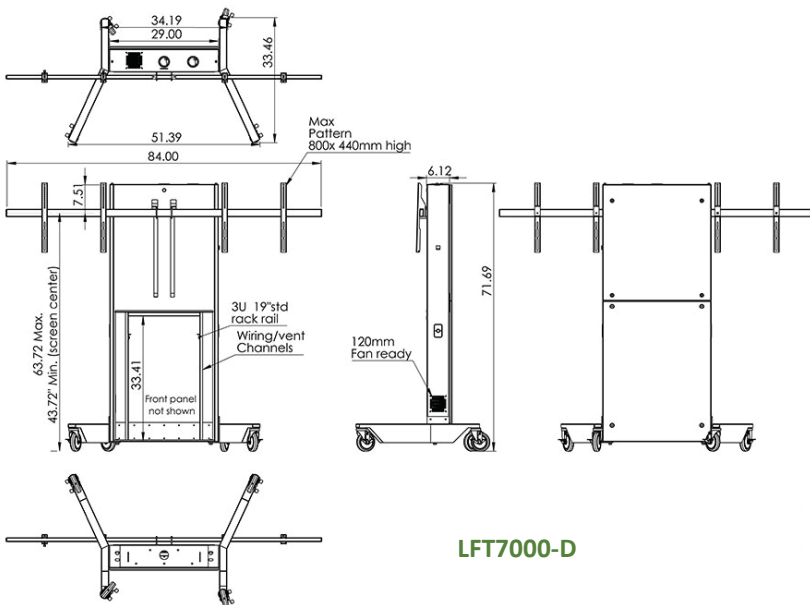

LFT7000-D

The information contained in this drawing is the sole property of Audio Visual Furniture International. Any reproduction in part or as a whole without the written permission of Audio Visual Furniture International is prohibited. We can build or modify stock configurations to suit customer specifications. Please contact us to discuss how this service can help meet your needs. Some quantity restrictions may apply. Specification subject to change without notice. Computers, cameras, monitors, etc. are shown to illustrate product usage and are not included unless otherwise noted.