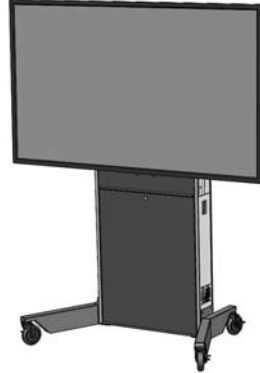

LFT7000-S

LFT7000-XL

LFT7000-D

LFT7000-CS55

LFT7000-CS70

The **LFT7000** is heavy duty, mobile & height adjustable stand with multiple display mount options. It is a self-supporting wheeled stand. Ideal for environments where adjustable height or ADA is required. Internally it features vertical 3U rack rails behind the bottom locking panel. Cable channel and ventilation. Supports displays up to 280 lbs.

Standard Features

- Single, XL, Dual displays and Cisco Spark Boards 55 & 70 mount choices
- 20" travel electric Worm-Drive actuator for safety and reliability
- Cable push-button remote for easy incremental adjustments
- 5" metal casters with ball bearings, non-marking wheels and dust guards, 2 are locking
- Removable locking front panels with wiring channel inside main pillar
- Scratch resistant powder coat finish
- Grey metal frame with Shark Grey-SGT panel color
- 3U vertical rack inside, 30" depth

Mount choices

- **Single:** 1x 40"-70" display
- **XL:** 1x 65"-90+" display
- **Dual:** 2x 42"-70" displays
- **CS55:** 1x Cisco Spark Board 55
- **CS70:** 1x Cisco Spark Board 70

Specifications

Model: LFT7000-S/ XL/ D/ CS55/ CS70
Width: S-35"/ XL-53"/ D-84"/ CS55-46"/ CS70-60"
Depth: 35"
Height: 72"
Weight Capacity: 280 lbs (127 kg) display total
Color: Light grey metal frame with Shark Grey-SGT panel color