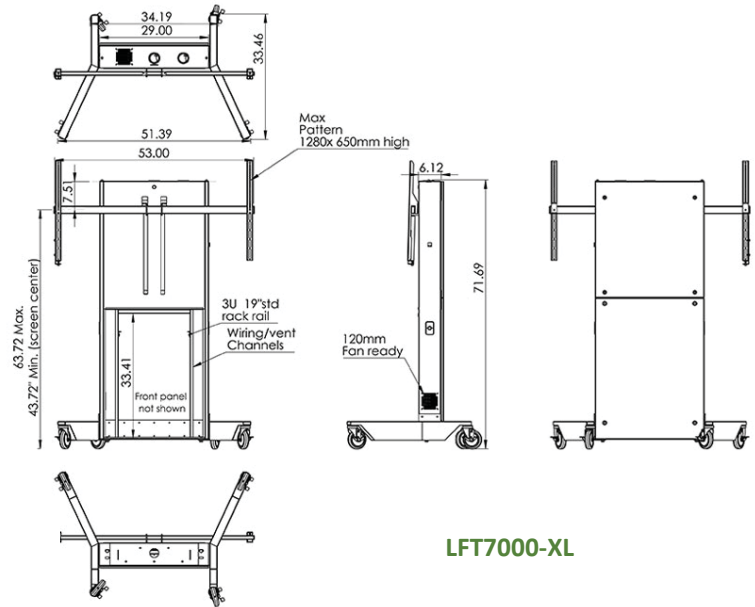

LFT7000-XL