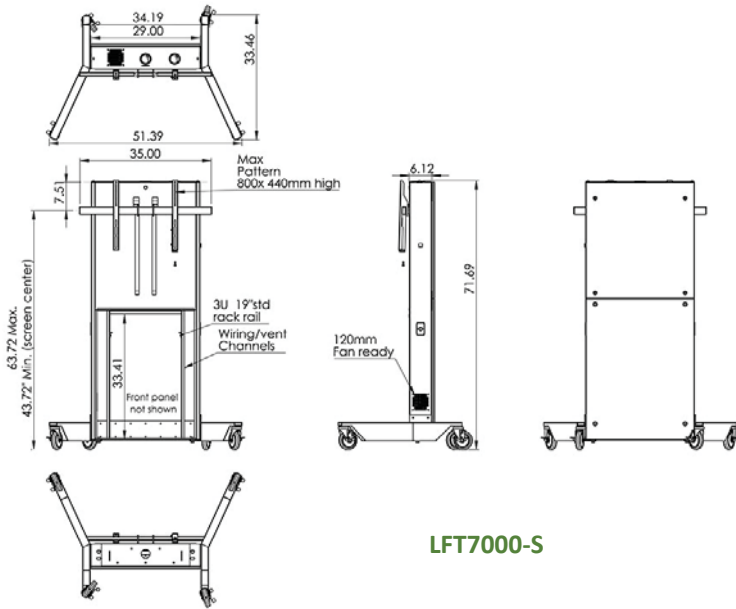

LFT7000 Dimensional Drawings

LFT7000-S