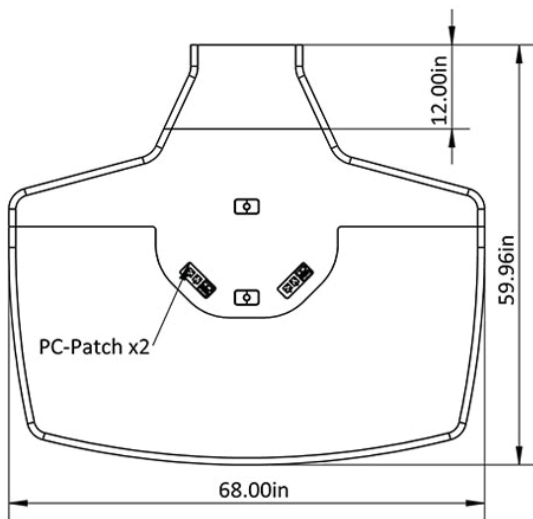

Designed primarily for huddle spaces, table **T324** brings a high-tech solution to small collaboration rooms. Also offered as room packages.

Standard Features

- Seats 3 to 4 people
- Built in equipment rack for codec or PC, 10U with easy access
- Cable management tray and grommets
- 2x PC-PATCH panels with 110AC outlets and USB pass throughs
- 2 bridges offered for different camera distance requirements (12" standard and 36" for VC)
- Highly resistant thermowrap surface in many colors

Specifications

- Model:** T324
- Width:** 68"
- Depth:** 48" + Bridge Length
- Height:** 29-1/8"

Finishes

The information contained in this drawing is the sole property of Audio Visual Furniture International. Any reproduction in part or as a whole without the written permission of Audio Visual Furniture International is prohibited. AVFI can build or modify stock configurations to suit customer specifications. Please contact us to discuss how this service can help meet your needs. Some quantity restrictions may apply. Specification subject to change without notice. Computers, cameras, monitors, etc. are shown to illustrate product usage and are not included unless otherwise noted.