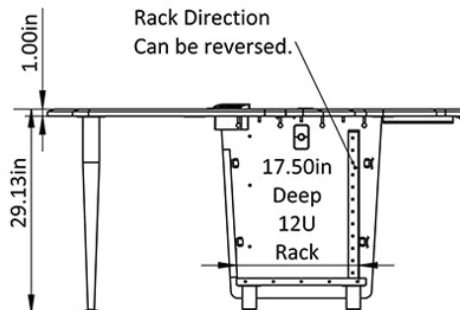

Designed primarily for huddle spaces, table **T324** brings a high-tech solution to small collaboration rooms. Also offered as room packages.

Standard Features

- Seats 3 to 4 people
- Built in equipment rack for codec or PC, 10U with easy access
- Cable management tray and grommets
- 2x PC-PATCH panels with 110AC outlets and USB pass throughs
- 2 bridges offered for different camera distance requirements (12" standard and 36" for VC)
- Highly resistant thermowrap surface in many colors

Specifications

- Model:** T324
- Width:** 68"
- Depth:** 48" + Bridge Length
- Height:** 29-1/8"

Finishes

The information contained in this drawing is the sole property of Audio Visual Furniture International. Any reproduction in part or as a whole without the written permission of Audio Visual Furniture International is prohibited. AVFI can build or modify stock configurations to suit customer specifications. Please contact us to discuss how this service can help meet your needs. Some quantity restrictions may apply. Specification subject to change without notice. Computers, cameras, monitors, etc. are shown to illustrate product usage and are not included unless otherwise noted.