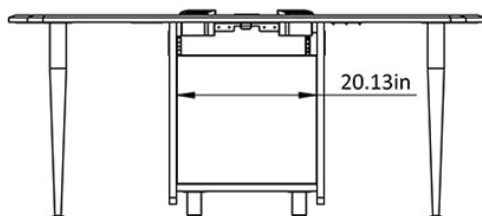

Designed primarily for huddle spaces, table **T324** brings a high-tech solution to small collaboration rooms. Also offered as room packages.

Standard Features

- Seats 3 to 4 people
- Built in equipment rack for codec or PC, 10U with easy access
- Cable management tray and grommets
- 2x PC-PATCH panels with 110AC outlets and USB pass throughs
- 2 bridges offered for different camera distance requirements (12" standard and 36" for VC)
- Highly resistant thermowrap surface in many colors

Specifications

- Model:** T324
- Width:** 68"
- Depth:** 48" + Bridge Length
- Height:** 29-1/8"

Finishes

The information contained in this drawing is the sole property of Audio Visual Furniture International. Any reproduction in part or as a whole without the written permission of Audio Visual Furniture International is prohibited. AVFI can build or modify stock configurations to suit customer specifications. Please contact us to discuss how this service can help meet your needs. Some quantity restrictions may apply. Specification subject to change without notice. Computers, cameras, monitors, etc. are shown to illustrate product usage and are not included unless otherwise noted.