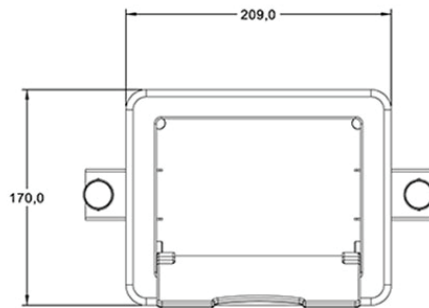

Standard Features

- US and Canada electrical certifications
- Black brushed aluminum top bezel and lid
- 2 x 120V AC, 5A total power connections and pull-out connection cables for:
 - 1 x VGA
 - 2x HDMI (without extension cables support 4k@60Hz)
 - 1 x USB-A
 - 1 x 3.5mm Audio
 - 1 x RJ45 network
 - 1 x open cable grommet to add other cables as needed
- All cables with 10 ft. leads and matching male end terminations on both ends
- Power cable 6 ft.

Options

- **CUTTING-CHARGE** Factory cut, panel mount cut-out, added to our podiums, lecterns and tables. (Specify desired cut-out location when ordering)

(Overall Dimensions Only)

Specifications

Model: CUB8
Width: 8.25"
Depth: 6.75"
Height: 5.25"
Color: Black
Cutout size: 7.52" X 6.0"