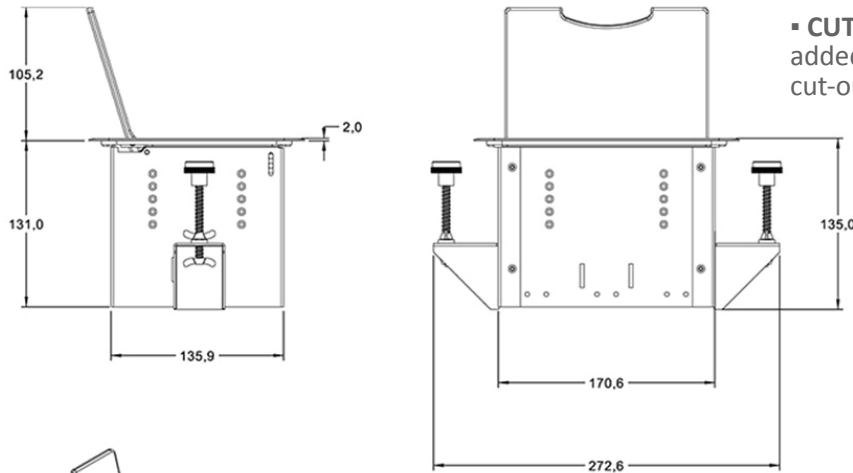

Table top cable well with 7 cable pass-through's. Used with podiums, lecterns, and conference room tables, the **CUB8** offers quick convenient table top access to power and cable connections for connecting laptops, projectors, media players and other electronic peripherals. US and Canada electrical certifications.

Standard Features

- US and Canada electrical certifications
- Black brushed aluminum top bezel and lid
- 2 x 120V AC, 5A total power connections and pull-out connection cables for:
 - 1 x VGA
 - 2x HDMI (without extension cables support 4k@60Hz)
 - 1 x USB-A
 - 1 x 3.5mm Audio
 - 1 x RJ45 network
 - 1 x open cable grommet to add other cables as needed
- All cables with 10 ft. leads and matching male end terminations on both ends
- Power cable 6 ft.

Options

- **CUTTING-CHARGE** Factory cut, panel mount cut-out, added to our podiums, lecterns and tables. (Specify desired cut-out location when ordering)

(Overall Dimensions Only)

Specifications

Model: CUB8
Width: 8.25"
Depth: 6.75"
Height: 5.25"
Color: Black
Cutout size: 7.52" X 6.0"