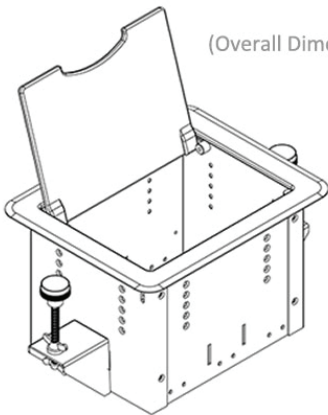

Table top cable well with 7 cable pass-through's. Used with podiums, lecterns, and conference room tables, the **CUB8** offers quick convenient table top access to power and cable connections for connecting laptops, projectors, media players and other electronic peripherals. US and Canada electrical certifications.

Standard Features

- US and Canada electrical certifications
- Black brushed aluminum top bezel and lid
- 2 x 120V AC, 5A total power connections and pull-out connection cables for:
 - 1 x VGA
 - 2x HDMI (without extension cables support 4k@60Hz)
 - 1 x USB-A
 - 1 x 3.5mm Audio
 - 1 x RJ45 network
 - 1 x open cable grommet to add other cables as needed
- All cables with 10 ft. leads and matching male end terminations on both ends
- Power cable 6 ft.

Options

- **CUTTING-CHARGE** Factory cut, panel mount cut-out, added to our podiums, lecterns and tables. (Specify desired cut-out location when ordering)

(Overall Dimensions Only)

Specifications

Model: CUB8
Width: 8.25"
Depth: 6.75"
Height: 5.25"
Color: Black
Cutout size: 7.52" X 6.0"