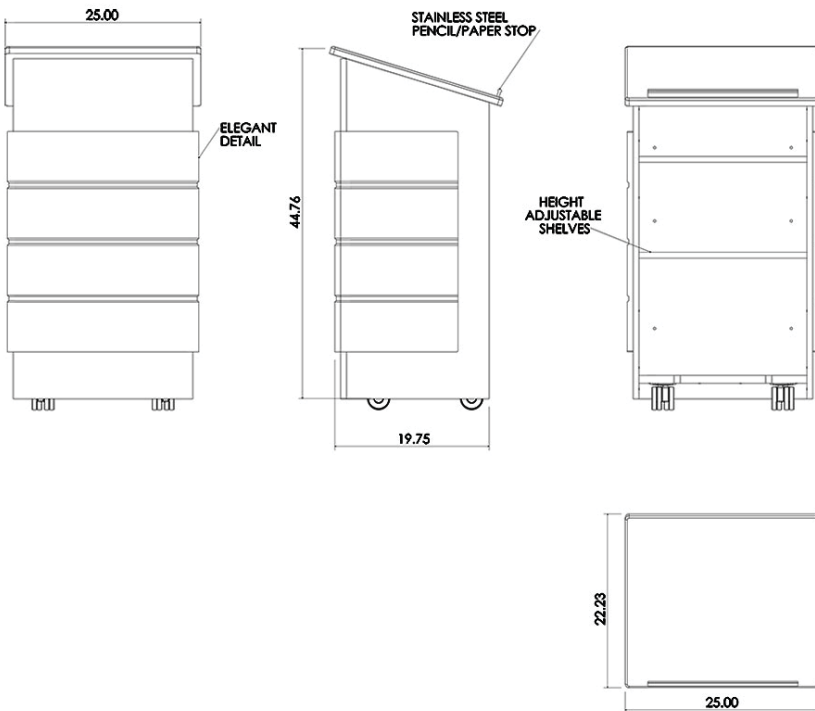

LEXYZ26 is a modern elegant mobile lectern with an unique design. It can be rolled where it is desired. Perfect for giving conferences, public presentations or speeches.

Standard Features

- Integrated stainless steel pencil stop
- 22.5" X 25" highly resistant thermowrap top
- 2 adjustable shelves for storing notes or a glass of water
- Cable pass through along the inside back of the unit so the cables are tied and neat
- Premium casters
- Top of lectern and grooved panels available in River Cherry-RCT, Aria-ART and Baroque-BRT
- Body of unit and shelves are available in White-WHL
- Ships assembled

Options

- **PB** Six outlet power bar with 10 ft. cord
- **CUB3** Round cable well
- **CUB4** Black-B/Silver-S Power Panel
- **FM3** Countdown Timer/Clock
- **MIC-18** MX418 S/C Shure Gooseneck microphone
- **LIGHT-18** Littlite Gooseneck
- **LEV4AX4** 4x Levelers for non-mobile applications
- **GRC60** 60mm Round grommet. Black-B, white-W & grey-G
- **CUSTOM CUTOUT** Cutouts for electronics or other items specified by the customer

Specifications

Model: LEXYZ26
Width: 25"
Depth: 22.25"
Height: 45"

Finishes

(Top + grooved detail. Body & interior is White-WHL)

Other finishes are available. Check website.

The information contained in this drawing is the sole property of Audio Visual Furniture International. Any reproduction in part or as a whole without the written permission of Audio Visual Furniture International is prohibited. We can build or modify stock configurations to suit customer specifications. Please contact us to discuss how this service can help meet your needs. Some quantity restrictions may apply. Specification subject to change without notice. Computers, cameras, monitors, etc. are shown to illustrate product usage and are not included unless otherwise noted.