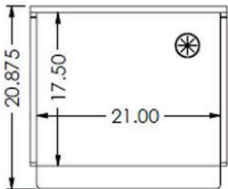

LEXYZ27 is a modern, elegant and solid mobile lectern that you can roll where it is desired. Perfect for giving conferences, public presentations or speeches.

**Standard Features**

- Accessible base design that allows close access and large footprint for a stable base
- 21" X 17.5" flat surface top
- 2 interior shelves for storing notes or a glass of water
- Cable grommet on top surface
- Cable pass through inside the unit so the cables are tied and neat
- Sturdy metal silver base and body
- Top of lectern has wood grain laminate finish, available in many colors
- 2 front wheels that allow the unit to be moved where it is desired
- Ships assembled

**Options**

- **PB** Six outlet power bar with 10 ft. cord
- **CUB3** Round cable well
- **CUB4** Black-B/Silver-S Power Panel
- **PC-PATCH** 2x 110AC, RJ45, Phone, 2x USB
- **CHGQIW/B** Wireless charging station white or black
- **CHGQI-DNGL** Lightning, USB Type-C, Micro-USB. Requires CHGQIW/B
- **MIC-18** MX418 S/C Shure Gooseneck microphone
- **LIGHT-18** Littlite Gooseneck
- **CUSTOM CUTOUT** Cutouts for electronics or other items specified by the customer

**Specifications**

**Model:** LEXYZ27  
**Width:** 22.50"  
**Depth:** 20"  
**Height:** 44.68"

**Finishes (Top)**

Other finishes are available. Check website.

The information contained in this drawing is the sole property of Audio Visual Furniture International. Any reproduction in part or as a whole without the written permission of Audio Visual Furniture International is prohibited. We can build or modify stock configurations to suit customer specifications. Please contact us to discuss how this service can help meet your needs. Some quantity restrictions may apply. Specification subject to change without notice. Computers, cameras, monitors, etc. are shown to illustrate product usage and are not included unless otherwise noted.