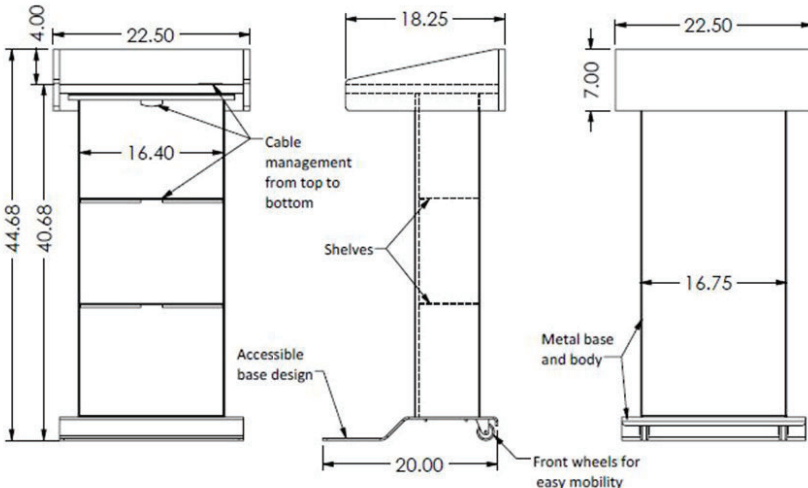

LEXYZ27 is a modern, elegant and solid mobile lectern that you can roll where it is desired. Perfect for giving conferences, public presentations or speeches.

**Standard Features**

- Accessible base design that allows close access and large footprint for a stable base
- 21" X 17.5" flat surface top
- 2 interior shelves for storing notes or a glass of water
- Cable grommet on top surface
- Cable pass through inside the unit so the cables are tied and neat
- Sturdy metal silver base and body
- Top of lectern has wood grain laminate finish, available in many colors
- 2 front wheels that allow the unit to be moved where it is desired
- Ships assembled

**Options**

- **PB** Six outlet power bar with 10 ft. cord
- **CUB3** Round cable well
- **CUB4** Black-B/Silver-S Power Panel
- **PC-PATCH** 2x 110AC, RJ45, Phone, 2x USB
- **CHGQIW/B** Wireless charging station white or black
- **CHGQI-DNGL** Lightning, USB Type-C, Micro-USB. Requires CHGQIW/B
- **MIC-18** MX418 S/C Shure Gooseneck microphone
- **LIGHT-18** Littlite Gooseneck
- **CUSTOM CUTOUT** Cutouts for electronics or other items specified by the customer

**Specifications**

**Model:** LEXYZ27  
**Width:** 22.50"  
**Depth:** 20"  
**Height:** 44.68"

**Finishes (Top)**

Other finishes are available. Check website.

The information contained in this drawing is the sole property of Audio Visual Furniture International. Any reproduction in part or as a whole without the written permission of Audio Visual Furniture International is prohibited. We can build or modify stock configurations to suit customer specifications. Please contact us to discuss how this service can help meet your needs. Some quantity restrictions may apply. Specification subject to change without notice. Computers, cameras, monitors, etc. are shown to illustrate product usage and are not included unless otherwise noted.