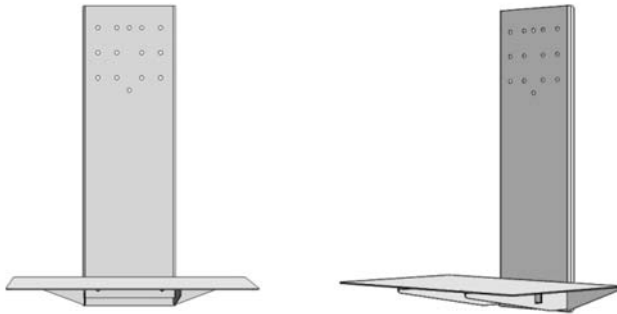

**SYZ1**

W 18.5"  
D 13"  
H 2.5"

**SYZ2**

W 18.5"  
D 13.5"  
H 24"

**SYZ3**

H 2.5"  
D 13"  
Min-Max Width 61" - 74"

**SYZ4**

H 26.5" - 34"  
D 10.5"  
Min-Max Width 36" - 46"

## SYZ1

- Laptop shelf to be mounted on the back or front of the stand depending on your monitor size

## SYZ2

- Laptop shelf to be mounted on the front of the stand, used for larger monitors size

## SYZ3

- Laptop shelf to be mounted with a side arm that can be adjusted depending on your monitor size