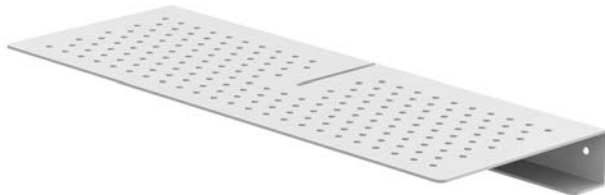

## SYZ1

- Laptop shelf to be mounted on the back or front of the stand depending on your monitor size

## SYZ2

- Laptop shelf to be mounted on the front of the stand, used for larger monitors size

## SYZ3

- Laptop shelf to be mounted with a side arm that can be adjusted depending on your monitor size

## SYZ4

- Laptop shelf to be mounted on the bracket bar, used when there is no threaded holes at the back of a stand to be mounted

SYZ5 Laptop shelf can be mounted on the back or front of the stand depending on your monitor size. Also could be mounted vertically to add accessories onto the slot holes. Fits several of the AVFI stands.