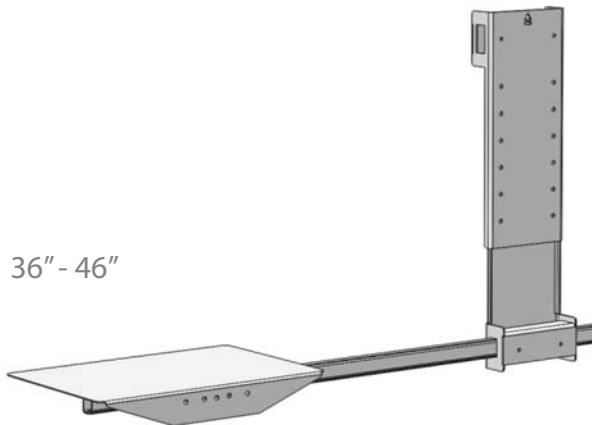

**SYZ1**

W 18.5"  
D 13"  
H 2.5"

**SYZ2**

W 18.5"  
D 13.5"  
H 24"

**SYZ3**

H 2.5"  
D 13"  
Min-Max Width 61" - 74"

**SYZ4**

H 26.5" - 34"  
D 10.5"  
Min-Max Width 36" - 46"

## SYZ1

- Laptop shelf to be mounted on the back or front of the stand depending on your monitor size

## SYZ2

- Laptop shelf to be mounted on the front of the stand, used for larger monitors size

## SYZ3

- Laptop shelf to be mounted with a side arm that can be adjusted depending on your monitor size