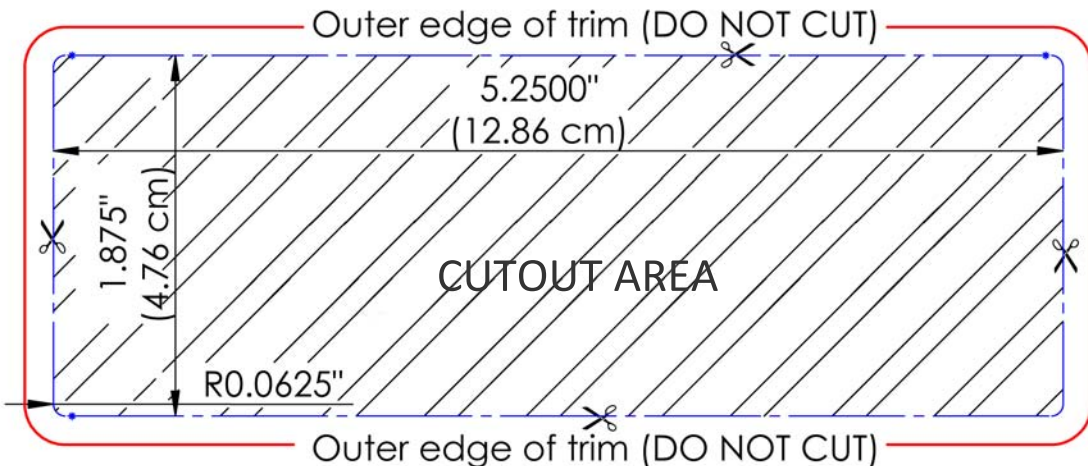

PC-PATCH & SF-PB3 Cutout Template

PRINT AT 100%