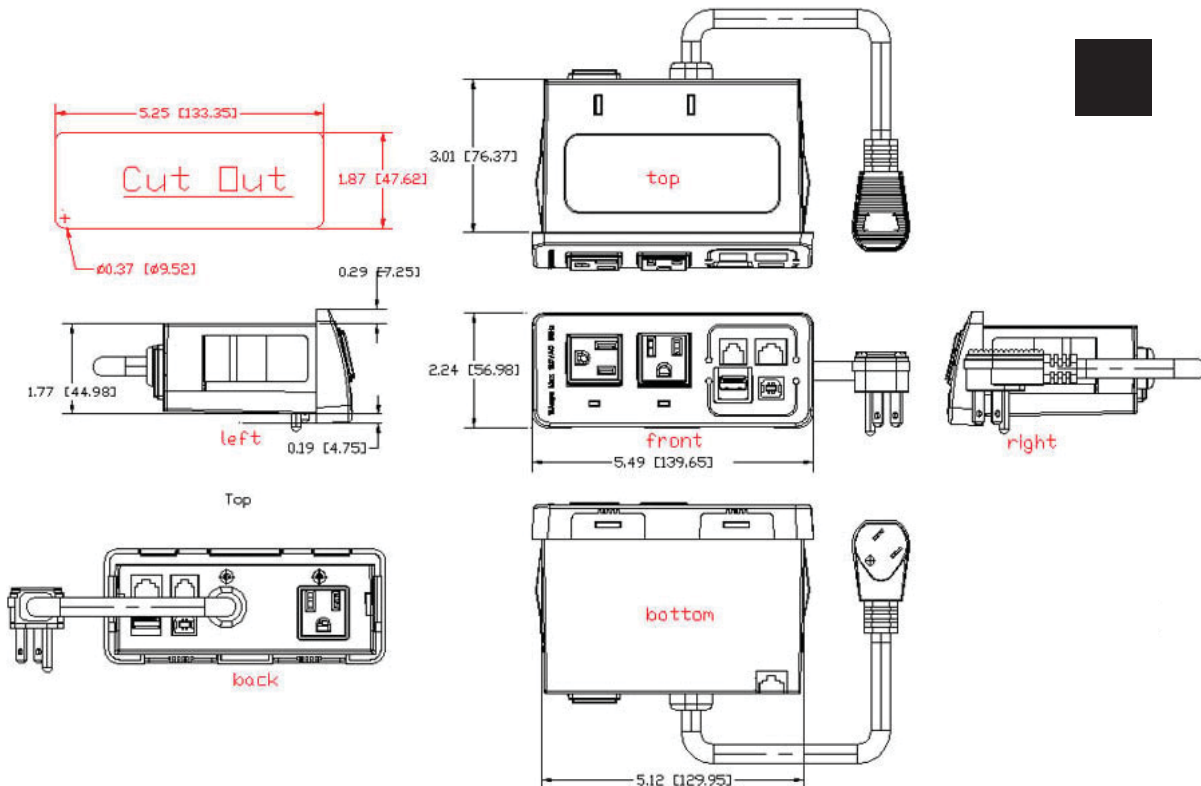

By using this supplied surge protector with USB port model **PC-PATCH**, you can plug in a USB stick or portable device and have it linked to the PC inside your lectern or podium. You can keep powered and connect to Ethernet or phone. It is ideal for keeping laptops powered.

Standard Features

- 416 joule surge protection, ground indicator and 10 ft. power cord
- Can be snapped into a cutout or a mounting bracket
- 2 Electrical outlets, 1 RJ-11 (Phone)
- 1 RJ45 (Data), 1x USB-A & 1x USB-B ports
- Electrical outlets set at 90 degrees to accommodate power-blocks

Specifications

Model: PC-PATCH
Width: 5.5"
Depth: 3"
Height: 2.25"

Color

The information contained in this drawing is the sole property of Audio Visual Furniture International. Any reproduction in part or as a whole without the written permission of Audio Visual Furniture International is prohibited. We can build or modify stock configurations to suit customer specifications. Please contact us to discuss how this service can help meet your needs. Some quantity restrictions may apply. Specification subject to change without notice. Computers, cameras, monitors, etc. are shown to illustrate product usage and are not included unless otherwise noted.