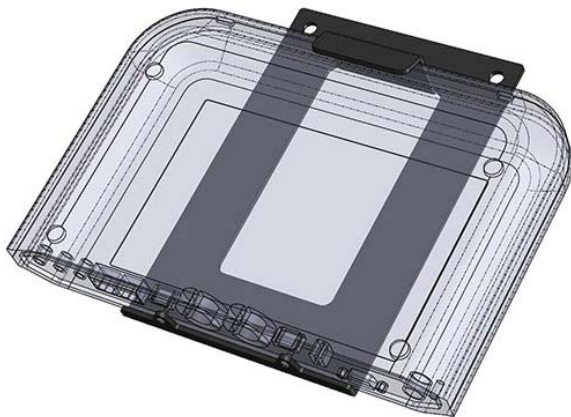

We offer you **PM-HD-EXP** — a simple solution for mounting your *LifeSize® Express™ 200 and 220 codec unit.

Standard Features

- Fits *LifeSize® Express™ 200 and 220
- All hardware included
- Heavy duty powder coated finish
- Fits mounts or can be wall mounted

Specifications

Model: PM-HD-EXP
Width: 6"
Depth: 1-7/8"
Height: 9"

Color

The information contained in this drawing is the sole property of Audio Visual Furniture International. Any reproduction in part or as a whole without the written permission of Audio Visual Furniture International is prohibited. We can build or modify stock configurations to suit customer specifications. Please contact us to discuss how this service can help meet your needs. Some quantity restrictions may apply. Specification subject to change without notice. Computers, cameras, monitors, etc. are shown to illustrate product usage and are not included unless otherwise noted. *Polycom® and EagleEye™ are registered trademarks of Polycom of Pleasanton, California