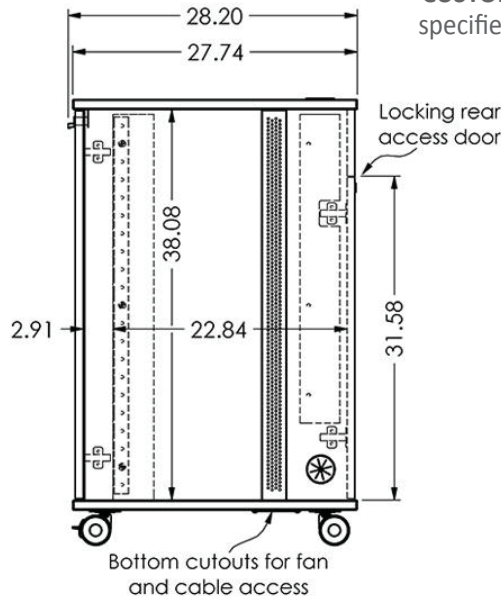

RKYZ21 is a 21U mobile rack made with furniture grade laminates and stylish aluminum grid alongside panels. It features front 21U rack rails for equipment storage accessible from the audience side and also the presenter's. Front and rear locking doors. It offers cable access on both sides, top and bottom through grommets and it stands on modern casters (front two lock). This unit is an excellent addition if you want to storage equipment onto the PDYZ38 podium.

Standard Features

- Made with furniture grade laminates
- Front rack unit with 21U for equipment storage
- Front and rear locking door
- Cable access through grommets on both sides, top and bottom
- Ventilated grid along the side panels and bottom grill plate
- Premium modern casters

PDYZ38 + RKYZ21 setup
(Sold separately)

Specifications

Model: RKYZ21
Width: 22"
Depth: 28"
Height: 44"

Finishes

Other finishes are available. Check website.

The information contained in this drawing is the sole property of Audio Visual Furniture International. Any reproduction in part or as a whole without the written permission of Audio Visual Furniture International is prohibited. AVFI can build or modify stock configurations to suit customer specifications. Please contact us to discuss how this service can help meet your needs. Some quantity restrictions may apply. Specification subject to change without notice. Computers, cameras, monitors, etc. are shown to illustrate product usage and are not included unless otherwise noted.