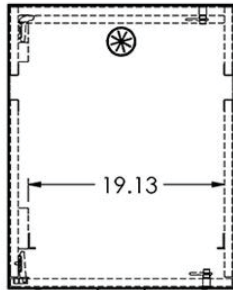

RKYZ21 is a 21U mobile rack made with furniture grade laminates and stylish aluminum grid alongside panels. It features front 21U rack rails for equipment storage accessible from the audience side and also the presenter's. Front and rear locking doors. It offers cable access on both sides, top and bottom through grommets and it stands on modern casters (front two lock). This unit is an excellent addition if you want to storage equipment onto the PDYZ38 podium.

Standard Features

- Made with furniture grade laminates
- Front rack unit with 21U for equipment storage
- Front and rear locking door
- Cable access through grommets on both sides, top and bottom
- Ventilated grid along the side panels and bottom grill plate
- Premium modern casters

PDYZ38 + RKYZ21 setup
(Sold separately)

Specifications

Model: RKYZ21
Width: 22"
Depth: 28"
Height: 44"

Finishes

Other finishes are available. Check website.

The information contained in this drawing is the sole property of Audio Visual Furniture International. Any reproduction in part or as a whole without the written permission of Audio Visual Furniture International is prohibited. AVFI can build or modify stock configurations to suit customer specifications. Please contact us to discuss how this service can help meet your needs. Some quantity restrictions may apply. Specification subject to change without notice. Computers, cameras, monitors, etc. are shown to illustrate product usage and are not included unless otherwise noted.