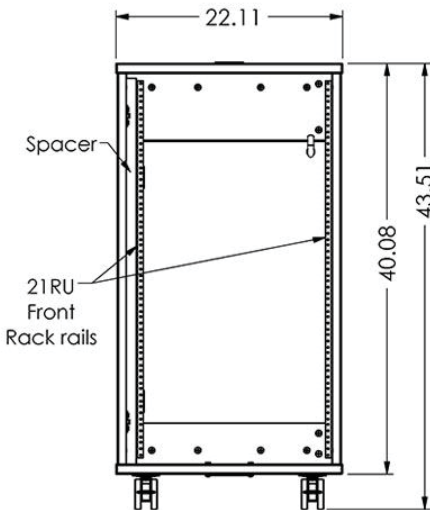

Specifications

Model: RKYZ21
Width: 22"
Depth: 28"
Height: 44"

Finishes

Other finishes are available. Check website.

The information contained in this drawing is the sole property of Audio Visual Furniture International. Any reproduction in part or as a whole without the written permission of Audio Visual Furniture International is prohibited. AVFI can build or modify stock configurations to suit customer specifications. Please contact us to discuss how this service can help meet your needs. Some quantity restrictions may apply. Specification subject to change without notice. Computers, cameras, monitors, etc. are shown to illustrate product usage and are not included unless otherwise noted.