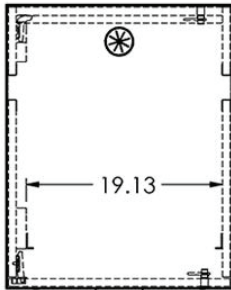

Specifications

Model: RKYZ21
Width: 22"
Depth: 28"
Height: 44"