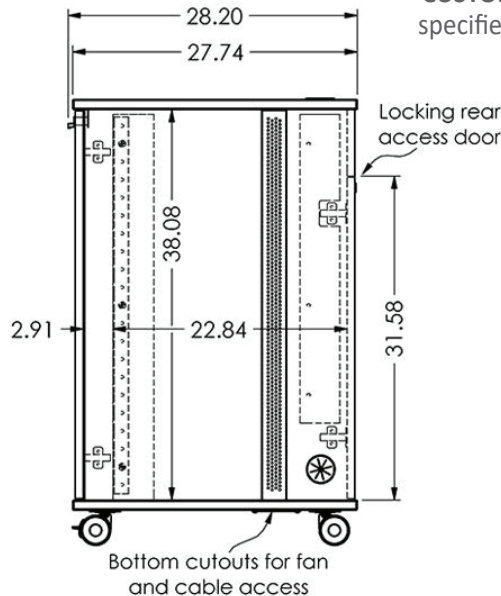

Specifications

Model: RKYZ21
Width: 22"
Depth: 28"
Height: 44"

Finishes

Other finishes are available. Check website.

The information contained in this drawing is the sole property of Audio Visual Furniture International. Any reproduction in part or as a whole without the written permission of Audio Visual Furniture International is prohibited. AVFI can build or modify stock configurations to suit customer specifications. Please contact us to discuss how this service can help meet your needs. Some quantity restrictions may apply. Specification subject to change without notice. Computers, cameras, monitors, etc. are shown to illustrate product usage and are not included unless otherwise noted.