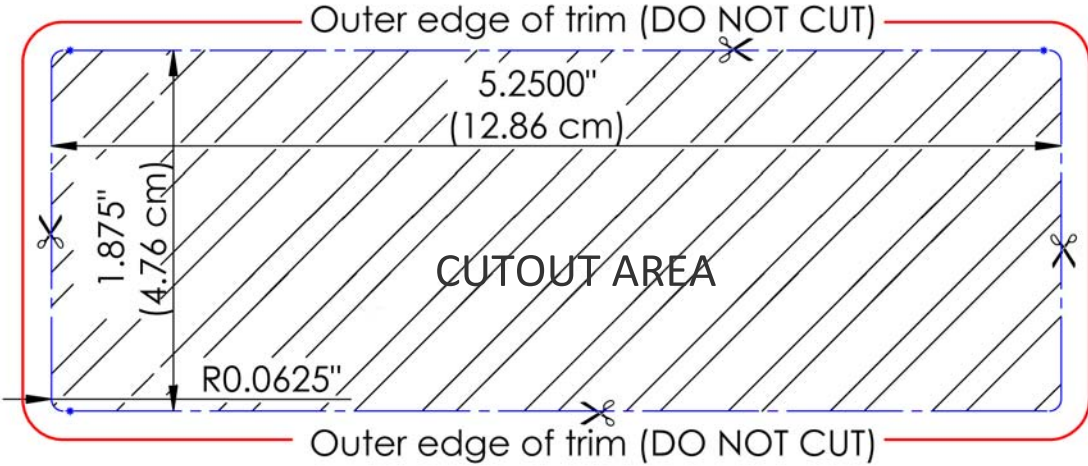

PC-PATCH & SF-PB3 Cutout Template

PRINT AT 100%