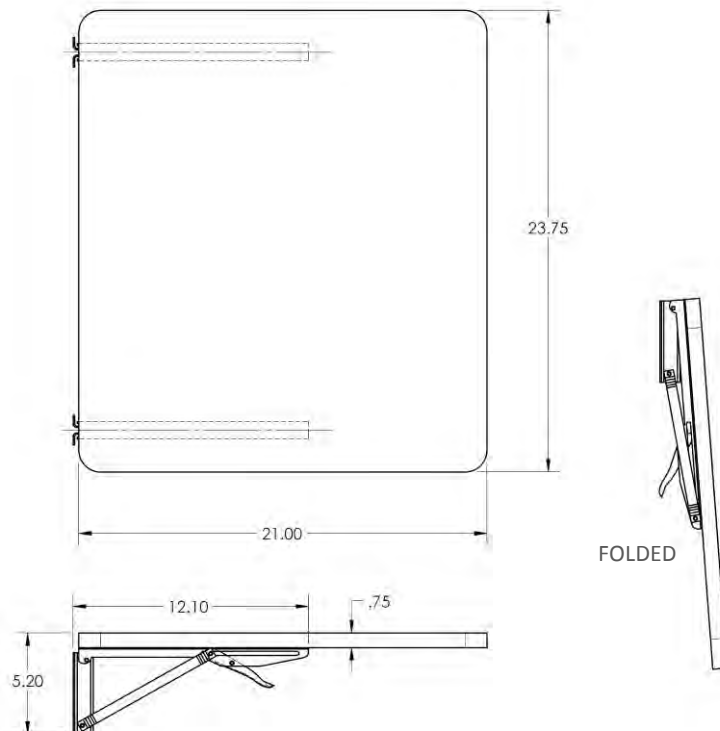

The **SH-FL** Folding Side Shelf Kit can be added to selected lecterns or podiums. Furniture grade laminate panel is large enough to accommodate document camera projectors or laptops.

### Standard Features

- Available in Black laminate only
- Steel folding supports with mounting hardware. Self-locking when open

SH-FL installed on PD3006 podium (Sold separately)

### Specifications

**Model:** SH-FL

**Color:** Black

**Dimensions:** 21" x 23.75"

The information contained in this drawing is the sole property of Audio Visual Furniture International. Any reproduction in part or as a whole without the written permission of Audio Visual Furniture International is prohibited. We can build or modify stock configurations to suit customer specifications. Please contact us to discuss how this service can help meet your needs. Some quantity restrictions may apply. Specification subject to change without notice. Computers, cameras, monitors, etc. are shown to illustrate product usage and are not included unless otherwise noted.