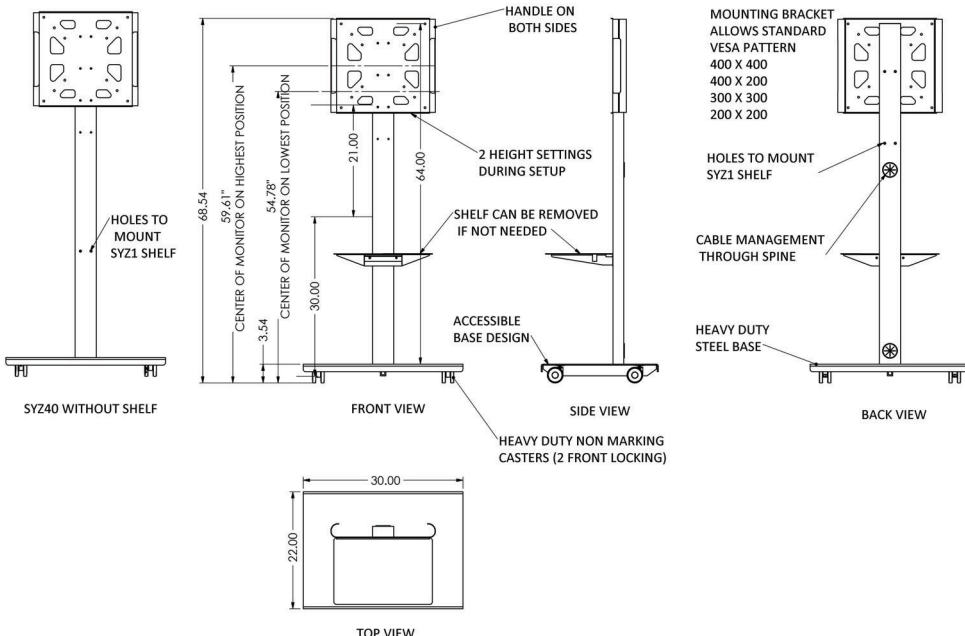

The **SYZ40-W/B** modern mobile stand, features a base that allow easy access and it can be easily rolled from location to location.

The column has grommets both on the top and bottom for passing cables inside the unit, leaving it with a very clean controlled appearance.

### Standard Features

- Accommodates 42" - 60" screens up to 125 lbs
- For portrait setup VESA pattern must be centered
- VESA pattern 200, 300, 400, 400/200
- 2 height settings
- Cable passage in spine
- Heavy duty steel weighted base
- 3" Swivel casters with ball bearing non-marking wheels, 2 are locking
- 1x **SYZ1** Laptop shelf included, which can be placed in front or rear of the unit
- Handle on both sides to easy move around
- Accessible base shape
- Unit weighs 83 lbs
- Easy to assemble
- Scratch resistant powder coat finish (White or Black)

### Options

- **SYZ1/SYZ2** Laptop shelf
- **BKT-SX20** SX20 Codec bracket
- **TVCB** Camera bracket for freestanding or wall mount TV's
- **BKT-ROOM** Cisco Room & Room Plus camera bracket (using TVCB)
- **PM-HDCB** HD Codec bracket
- **PM-RP-BKT** RealPresence® Group 300 & 500 Codec Bracket
- **BKT-MCM** Mac mini bracket
- **PB** Six outlet power bar with 10 ft. cord

### Specifications

**Model:** SYZ40-W/B  
**Width:** 30"  
**Depth:** 22.50"  
**Height:** 70"  
**Finish:** White (W) or Black (B) metal

The information contained in this drawing is the sole property of Audio Visual Furniture International. Any reproduction in part or as a whole without the written permission of Audio Visual Furniture International is prohibited. We can build or modify stock configurations to suit customer specifications. Please contact us to discuss how this service can help meet your needs. Some quantity restrictions may apply. Specification subject to change without notice. Computers, cameras, monitors, etc. are shown to illustrate product usage and are not included unless otherwise noted.