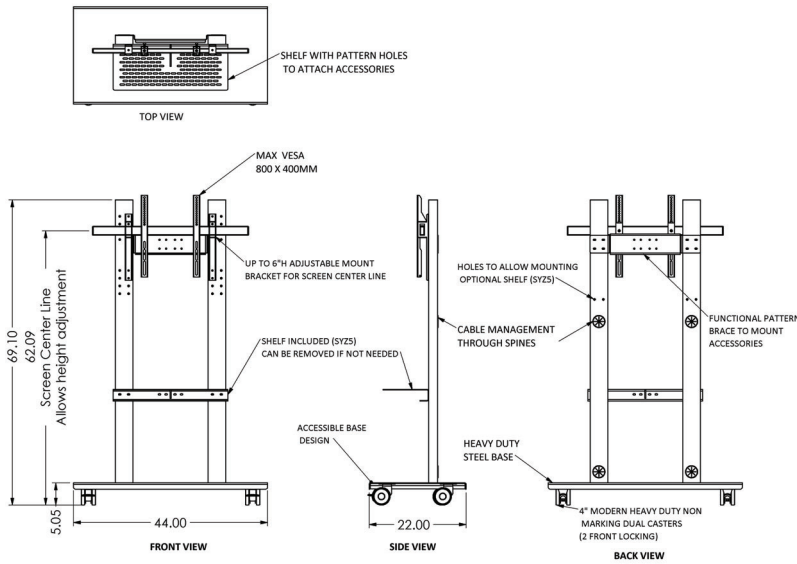

Dimensional Drawings

The information contained in this drawing is the sole property of Audio Visual Furniture International. Any reproduction in part or as a whole without the written permission of Audio Visual Furniture International is prohibited. We can build or modify stock configurations to suit customer specifications. Please contact us to discuss how this service can help meet your needs. Some quantity restrictions may apply. Specification subject to change without notice. Computers, cameras, monitors, etc. are shown to illustrate product usage and are not included unless otherwise noted. *SMART kapp 84® and kapp IQ™ are a trademark or registered trademark of SMART Technologies ULC in the U.S. and/or other countries.