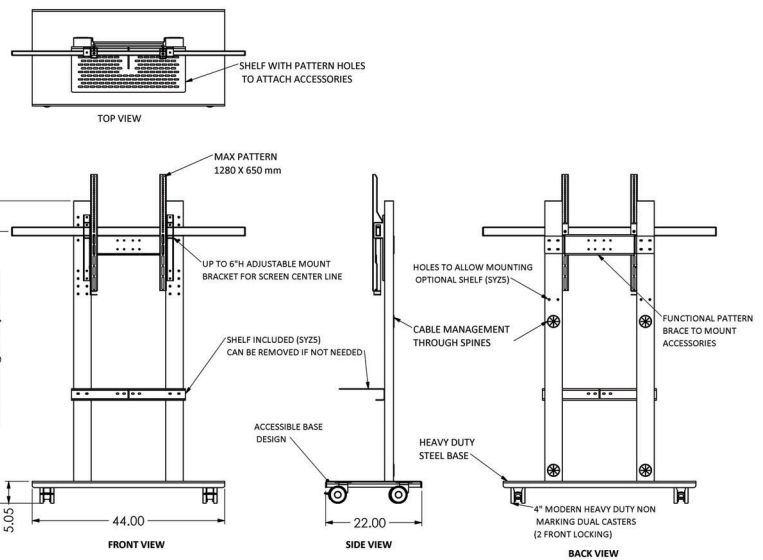

Dimensional Drawings

The information contained in this drawing is the sole property of Audio Visual Furniture International. Any reproduction in part or as a whole without the written permission of Audio Visual Furniture International is prohibited. We can build or modify stock configurations to suit customer specifications. Please contact us to discuss how this service can help meet your needs. Some quantity restrictions may apply. Specification subject to change without notice. Computers, cameras, monitors, etc. are shown to illustrate product usage and are not included unless otherwise noted. *SMART kapp 84® and kapp IQ™ are a trademark or registered trademark of SMART Technologies ULC in the U.S. and/or other countries.