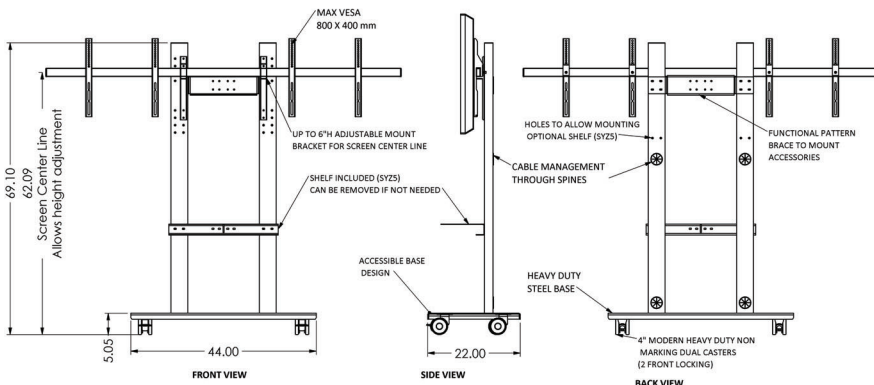

Dimensional Drawings

The information contained in this drawing is the sole property of Audio Visual Furniture International. Any reproduction in part or as a whole without the written permission of Audio Visual Furniture International is prohibited. We can build or modify stock configurations to suit customer specifications. Please contact us to discuss how this service can help meet your needs. Some quantity restrictions may apply. Specification subject to change without notice. Computers, cameras, monitors, etc. are shown to illustrate product usage and are not included unless otherwise noted. *SMART kapp 84® and kapp IQ™ are a trademark or registered trademark of SMART Technologies ULC in the U.S. and/or other countries.