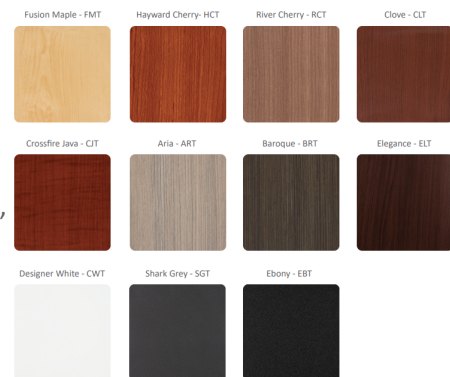

Finishes

The information contained in this drawing is the sole property of Audio Visual Furniture International. Any reproduction in part or as a whole without the written permission of Audio Visual Furniture International is prohibited. AVFI can build or modify stock configurations to suit customer specifications. Please contact us to discuss how this service can help meet your needs. Some quantity restrictions may apply. Specification subject to change without notice. Computers, cameras, monitors, etc. are shown to illustrate product usage and are not included unless otherwise noted.