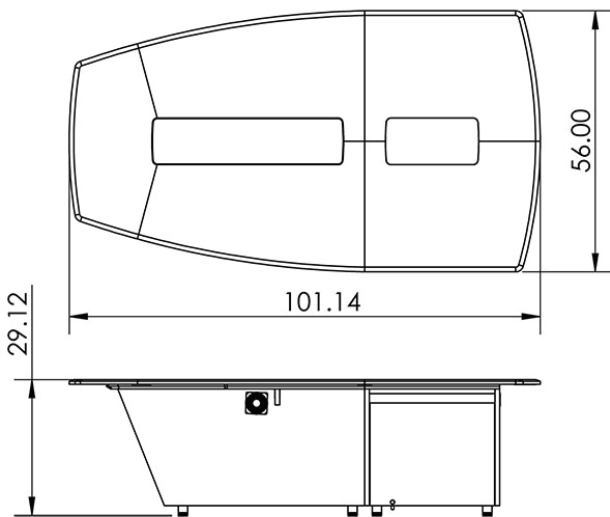

36FR + 36RR Sections

36FR Section

36RR Section

The **T3600 Basic** a meeting room table with seating for 7, consisting of sections 36FR + 36RR. It features interior storage for equipment and islands for accommodating your electronics, power grommets/cubby's custom cutouts. Islands can be replaced as your technology changes.

Standard Features

- Seats 7 people. Can be expanded with extensions later
- Large base with access panels for cable routing and device storage/mounting
- Islands for accommodating electronics/grommets
- 36RR section includes a basic desktop rack, 10U with easy access
- Highly resistant thermowrap surface in many finishes

Specifications

Model: T3600
Width: 56"
Depth: 8'-5.1"

36FR - 63.5"

36RR - 37.75"
Height: 29.13"

Finishes

The information contained in this drawing is the sole property of Audio Visual Furniture International. Any reproduction in part or as a whole without the written permission of Audio Visual Furniture International is prohibited. AVFI can build or modify stock configurations to suit customer specifications. Please contact us to discuss how this service can help meet your needs. Some quantity restrictions may apply. Specification subject to change without notice. Computers, cameras, monitors, etc. are shown to illustrate product usage and are not included unless otherwise noted.