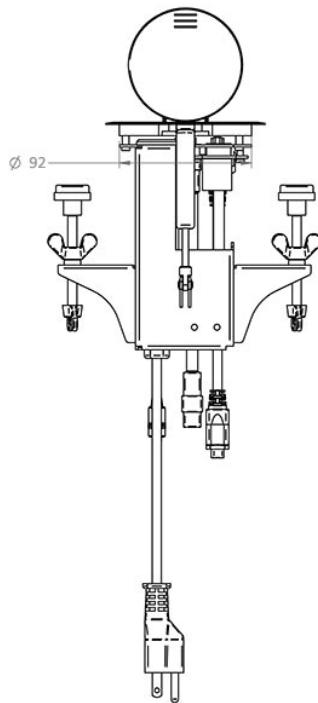

Used with podiums, lecterns, and conference room tables, the round cable well model **CUB5** offers quick and convenient table top access to power and cable connections for connecting laptops, projectors, media players and other electronic peripherals. US and Canada electrical certifications.

Standard Features

- US and Canada electrical certifications
- Black or silver colors available
- Pneumatic pop-up lid
- Furniture mounted. Easily installed on a table or podium top
- 1 x 120V AC power plug (maximum 5A input)
- 4 x inputs:
 - 1 x 15 Pin HD connector
 - 1 x HDMI (**supports resolution up to 1080p**)
 - 1 x 3.5mm mini jack
 - 1 x RJ45 network
- 92-95 mm diameter cutout size

Options

- **CUTTING-CHARGE** Factory cut, panel mount cut-out, added to our podiums, lecterns and tables. (Specify desired cut-out location when ordering)

Specifications

- Model:** CUB5
- Diameter:** 4.1"
- Height:** 6.3"
- Color:** Black or Silver
- Cutout Size:** 92-95mm diameter